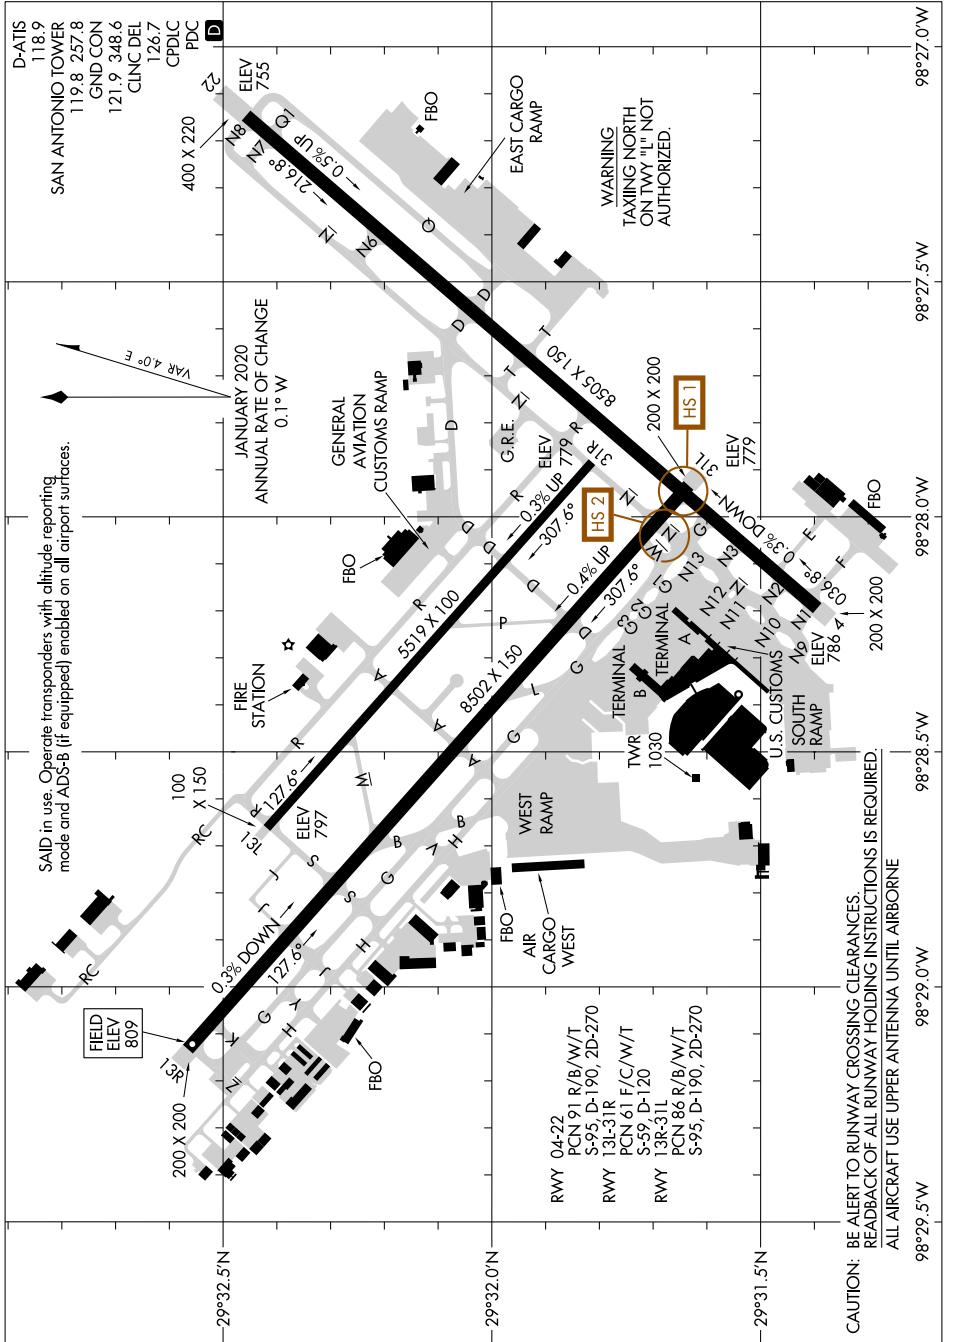

AIRPORT DIAGRAM

AL-369 (FAA)

SAN ANTONIO INTL (SAT)

SAN ANTONIO, TEXAS

SC-3, 31 OCT 2024 to 28 NOV 2024

SC-3, 31 OCT 2024 to 28 NOV 2024

AIRPORT DIAGRAM

SAN ANTONIO, TEXAS

SAN ANTONIO INTL (SAT)