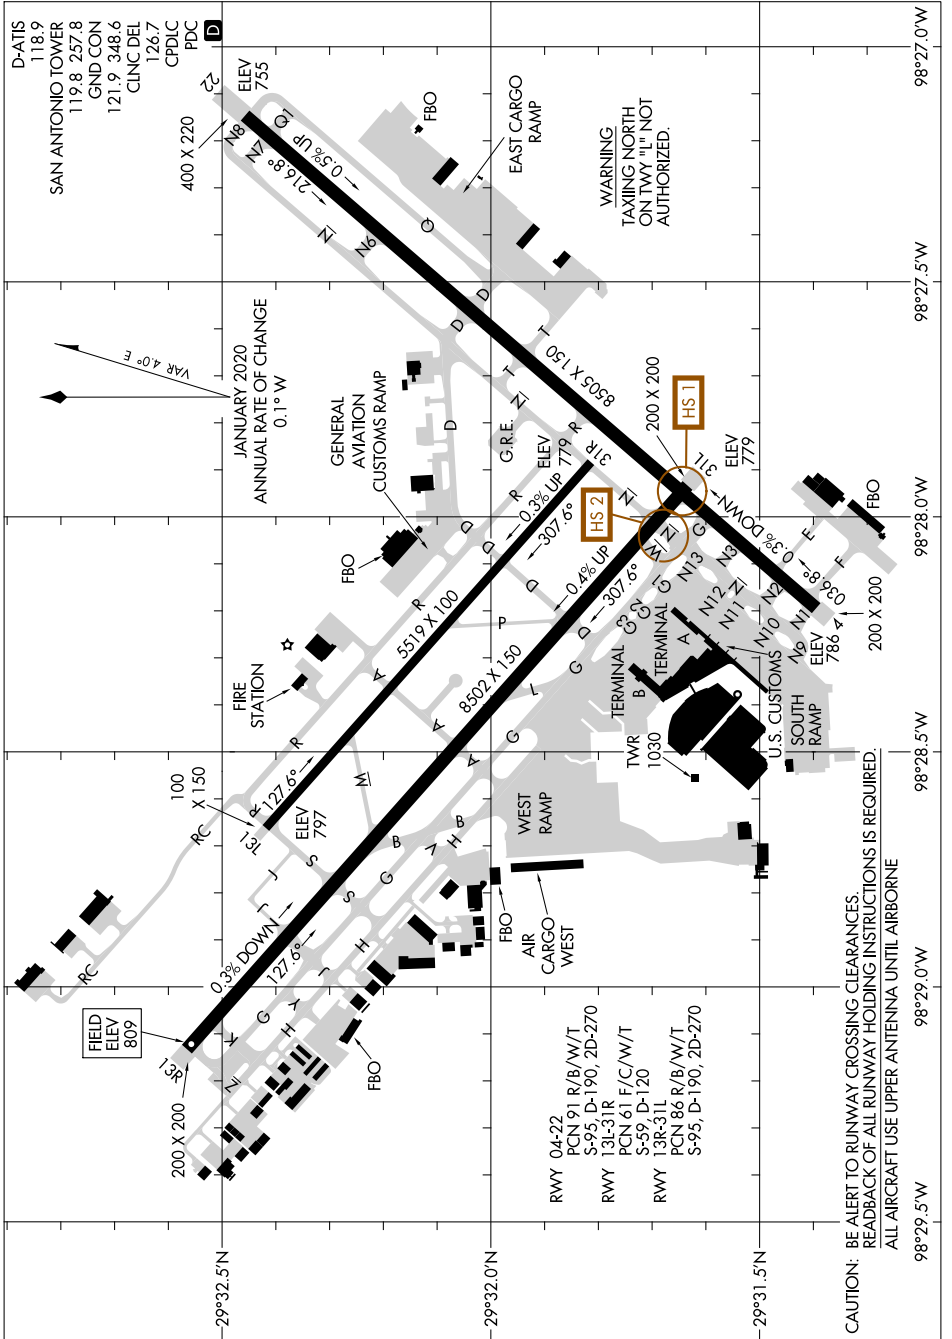

AIRPORT DIAGRAM

AL-369 (FAA)

SAN ANTONIO INTL (SAT)

SAN ANTONIO, TEXAS

SC-3, 03 OCT 2024 to 31 OCT 2024

SC-3, 03 OCT 2024 to 31 OCT 2024

AIRPORT DIAGRAM

SAN ANTONIO, TEXAS

SAN ANTONIO INTL (SAT)