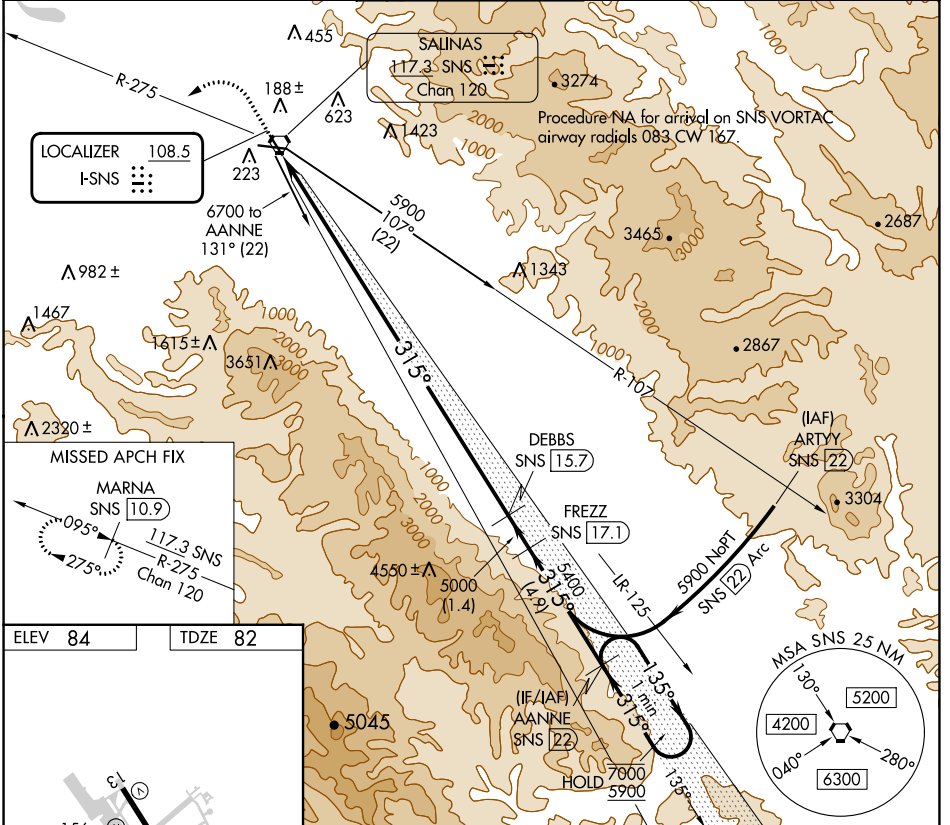

LOC I-SNS 108.5	APP CRS 315°	Rwy ldg TDZE Apt Elev	4825 82 84
---------------------------	------------------------	-----------------------------	---------------------------------------

ILS RWY 31

SALINAS MUNI (SNS)

DME required.		MALSR	MISSED APPROACH: Climb to 800, then climbing left turn to 3000 on SNS VORTAC R-275 to MARNA/SNS 10.9 DME and hold, continue climb-in-hold to 3000.	
ATIS 124.85	NORCAL APP CON 133.0 251.15	SALINAS TOWER* 119.525 (CTAF) 239.3	GND CON 121.7	UNICOM 123.0

SW-2, 08 AUG 2024 to 05 SEP 2024

SW-2, 08 AUG 2024 to 05 SEP 2024