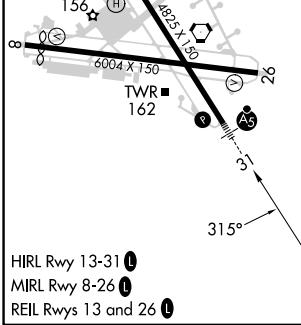

LOC I-SNS 108.5	APP CRS 315°	Rwy ldg TDZE Apt Elev	4825 82 84
---------------------------	------------------------	-----------------------------	---------------------------------------

ILS RWY 31

SALINAS MUNI (SNS)

DME required.		MALSR	MISSED APPROACH: Climb to 800, then climbing left turn to 3000 on SNS VORTAC R-275 to MARNA/SNS 10.9 DME and hold, continue climb-in-hold to 3000.	
ATIS 124.85	NORCAL APP CON 133.0 251.15	SALINAS TOWER* 119.525 (CTAF) 239.3	GND CON 121.7	UNICOM 123.0