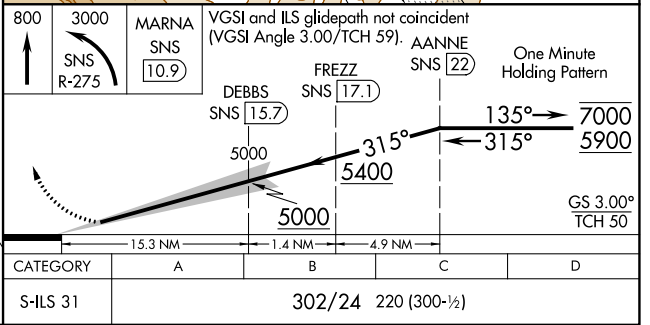

DME required.		MALSR	MISSED APPROACH: Climb to 800, then climbing left turn to 3000 on SNS VORTAC R-275 to MARNA/SNS 10.9 DME and hold, continue climb-in-hold to 3000.	
ATIS 124.85	NORCAL APP CON 133.0 251.15	SALINAS TOWER* 119.525 (CTAF) 239.3	GND CON 121.7	UNICOM 123.0

SW-2, 08 AUG 2024 to 05 SEP 2024

SW-2, 08 AUG 2024 to 05 SEP 2024