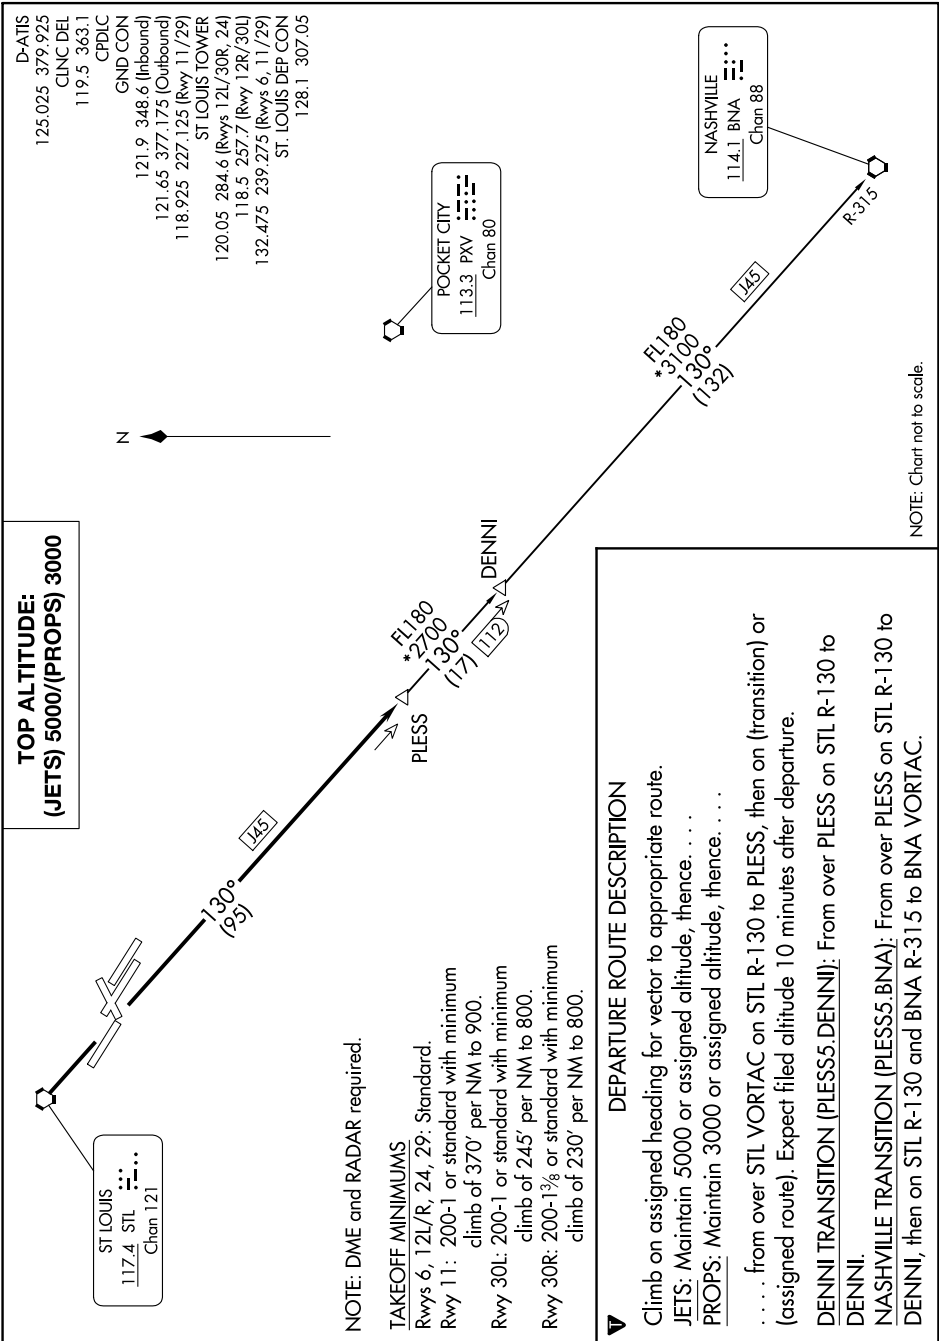

# PLESS FIVE DEPARTURE

AL-360 (FAA)

ST LOUIS LAMBERT INTL (STL)  
ST. LOUIS, MISSOURI

NC-3, 31 OCT 2024 to 28 NOV 2024

# PLESS FIVE DEPARTURE

NC-3, 31 OCT 2024 to 28 NOV 2024