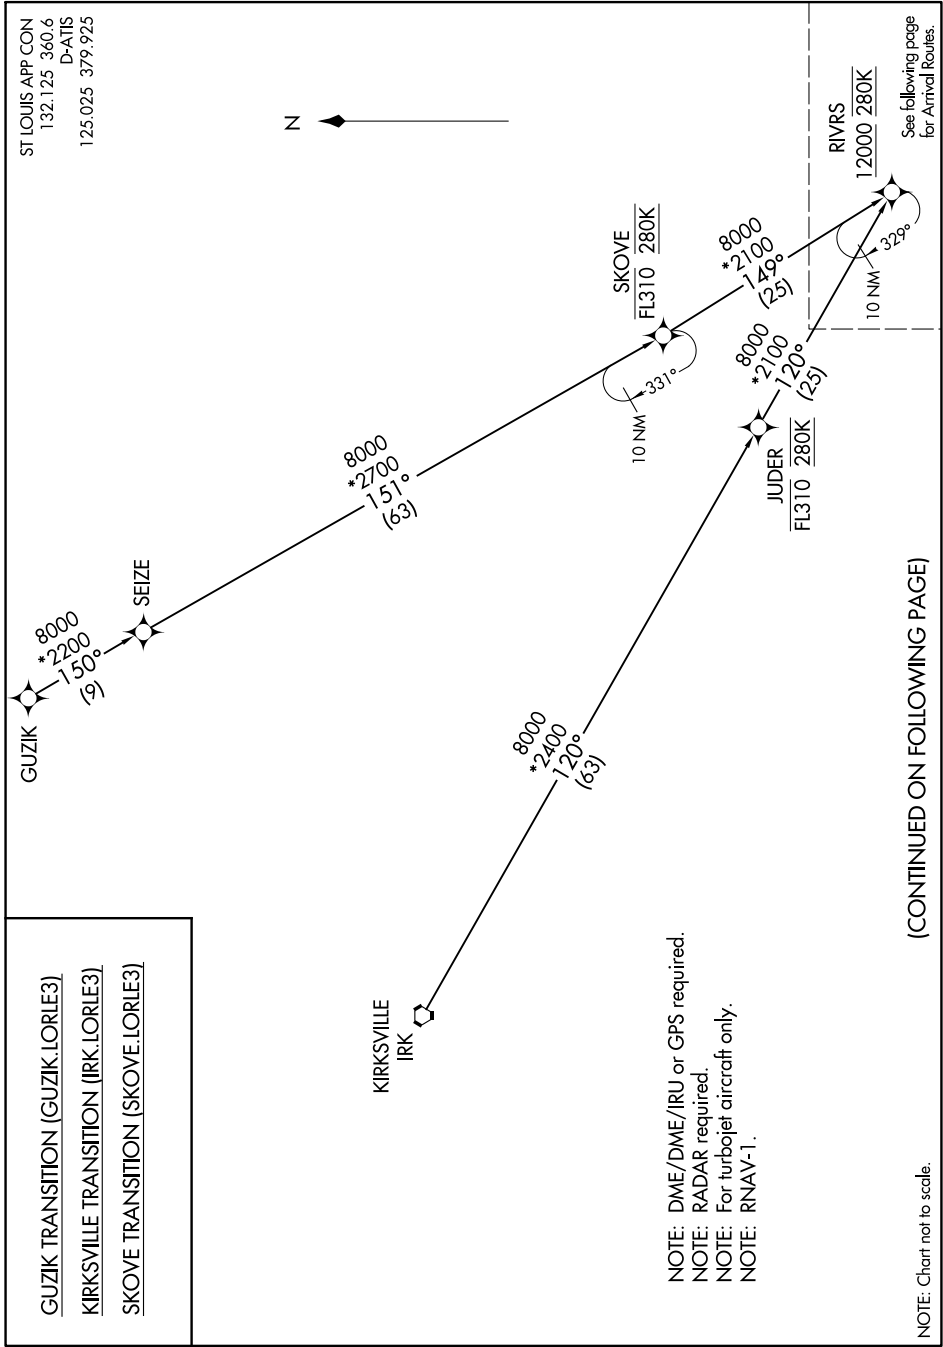

LORLE THREE ARRIVAL (RNAV) Transition Routes

ST. LOUIS, MISSOURI

ST LOUIS APP CON
132.125 360.6
D-ATIS
125.025 379.925

See following page for Arrival Routes.

NC-3, 13 JUN 2024 to 11 JUL 2024

NC-3, 13 JUN 2024 to 11 JUL 2024

(CONTINUED ON FOLLOWING PAGE)

- GUZIK TRANSITION (GUZIK.LORLE3)
- KIRKSVILLE TRANSITION (IRK.LORLE3)
- SKOVE TRANSITION (SKOVE.LORLE3)

- NOTE: DME/DME/IRU or GPS required.
- NOTE: RADAR required.
- NOTE: For turbojet aircraft only.
- NOTE: RNAV-1.

NOTE: Chart not to scale.

LORLE THREE ARRIVAL (RNAV) Transition Routes

ST. LOUIS, MISSOURI

ST LOUIS LAMBERT INTL (STL)