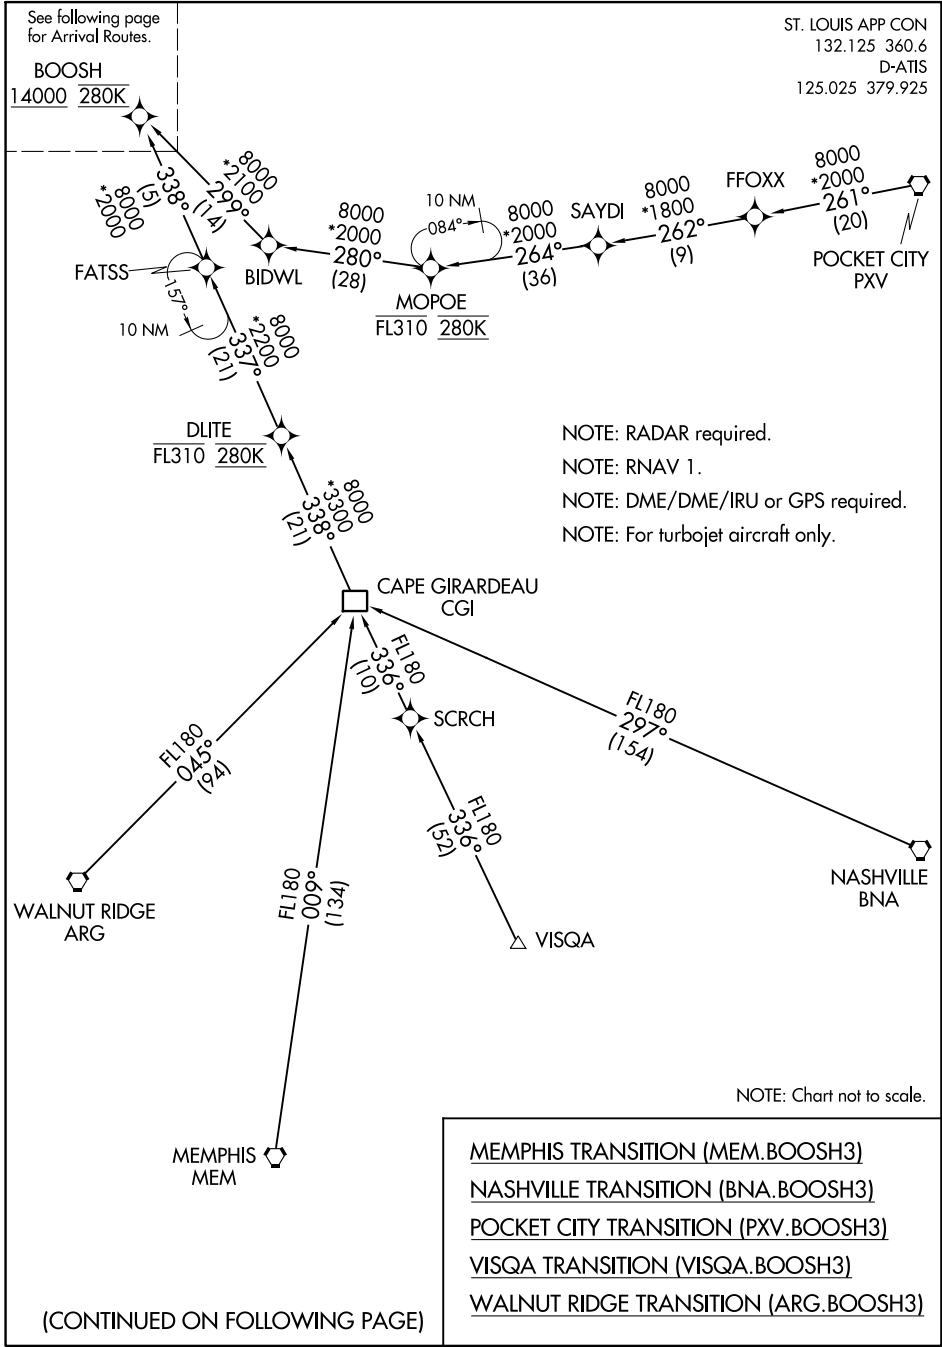

BOOSH THREE ARRIVAL (RNAV) Transition Routes

ST LOUIS LAMBERT INTL (STL)
ST. LOUIS, MISSOURI

See following page
for Arrival Routes.

ST. LOUIS APP CON
132.125 360.6
D-ATIS
125.025 379.925

BOOSH
14000 280K

NC-3, 11 JUL 2024 to 08 AUG 2024

NC-3, 11 JUL 2024 to 08 AUG 2024

(CONTINUED ON FOLLOWING PAGE)