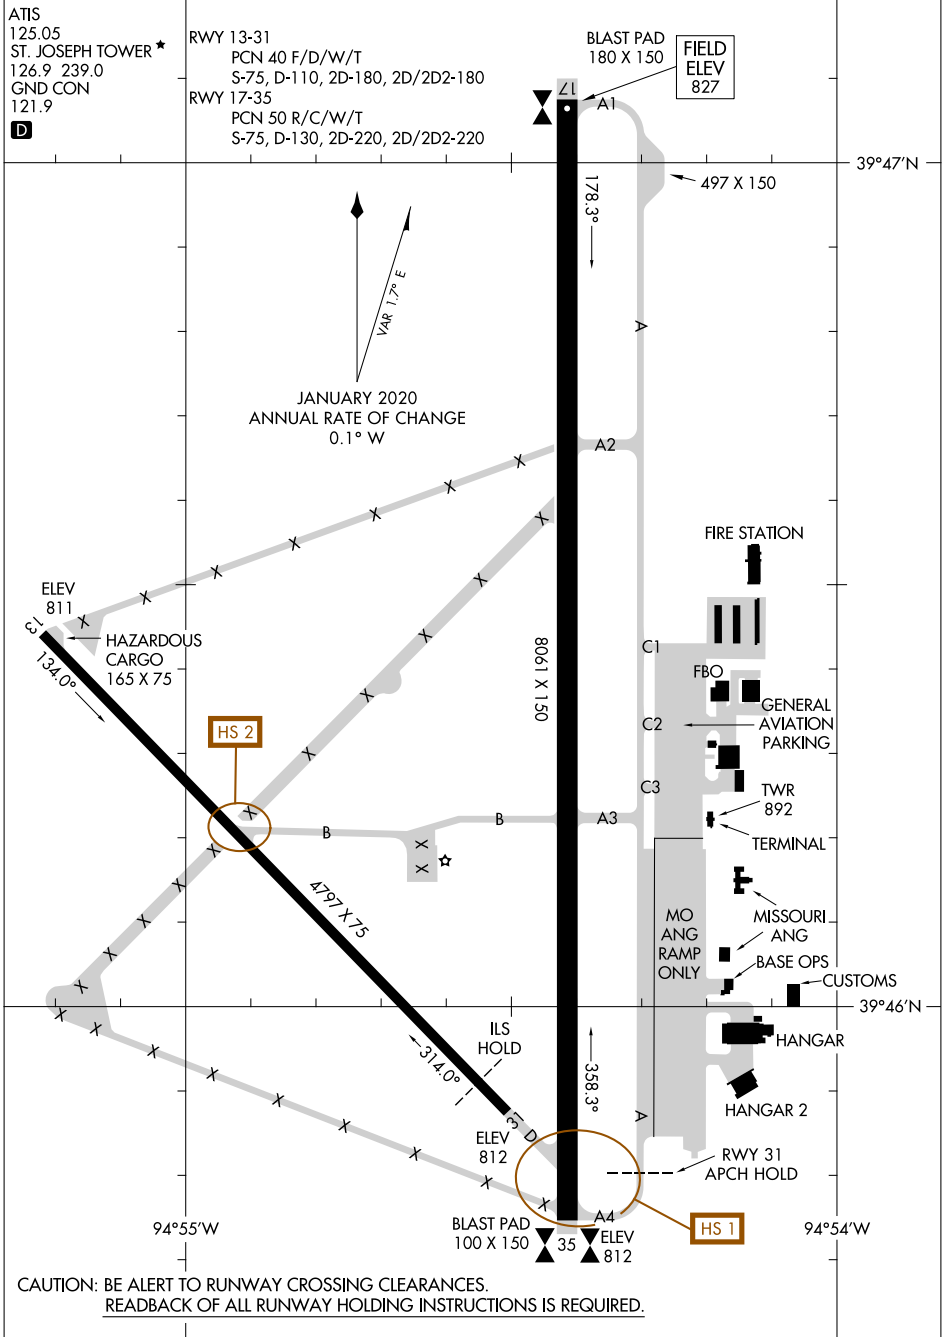

24081

AIRPORT DIAGRAM

AL-359 (FAA)

ROSECRANS MEML (STJ)
ST. JOSEPH, MISSOURI

NC-3, 31 OCT 2024 to 28 NOV 2024

NC-3, 31 OCT 2024 to 28 NOV 2024

AIRPORT DIAGRAM

24081

ST. JOSEPH, MISSOURI
ROSECRANS MEML (STJ)