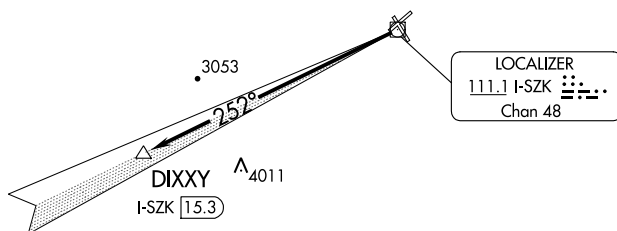

TOP ALTITUDE:
4200

NOTE: RADAR required.

NOTE: DME required.

TAKEOFF MINIMUMS:

Rwys 6, 16, 34: NA - ATC.

Rwy 24: Standard with minimum climb
of 242' per NM to 2800.

NOTE: Chart not to scale.

DEPARTURE ROUTE DESCRIPTION

TAKEOFF RUNWAY 24: Climb on I-SZK LDA Localizer west course to 4200 to DIXXY I-SZK 15.3 DME. Expect RADAR vectors to filed/assigned route.

DIXXY EIGHT DEPARTURE

(DIXXY8.DIXXY) 15AUG19

ROANOKE, VIRGINIA

ROANOKE/BLACKSBURG RGNL (WOODRUM FLD) (R.O.A.)