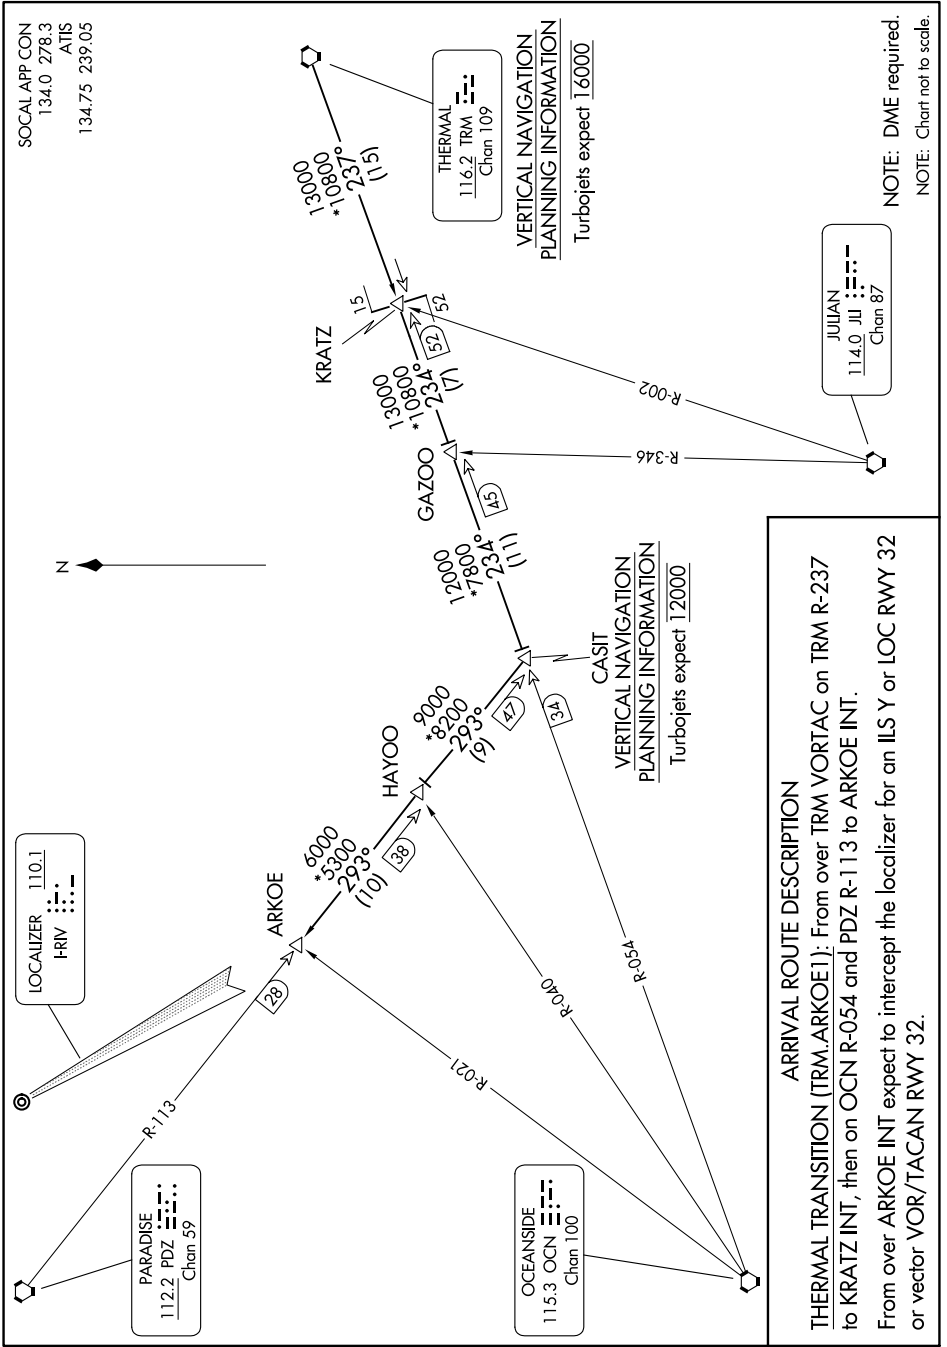

# ARKOE ONE ARRIVAL

AL-348 (FAA)

MARCH ARB (KRIV)  
RIVERSIDE, CALIFORNIA

SW-3, 03 OCT 2024 to 31 OCT 2024

# ARKOE ONE ARRIVAL

RIVERSIDE, CALIFORNIA  
MARCH ARB (KRIV)

SW-3, 03 OCT 2024 to 31 OCT 2024