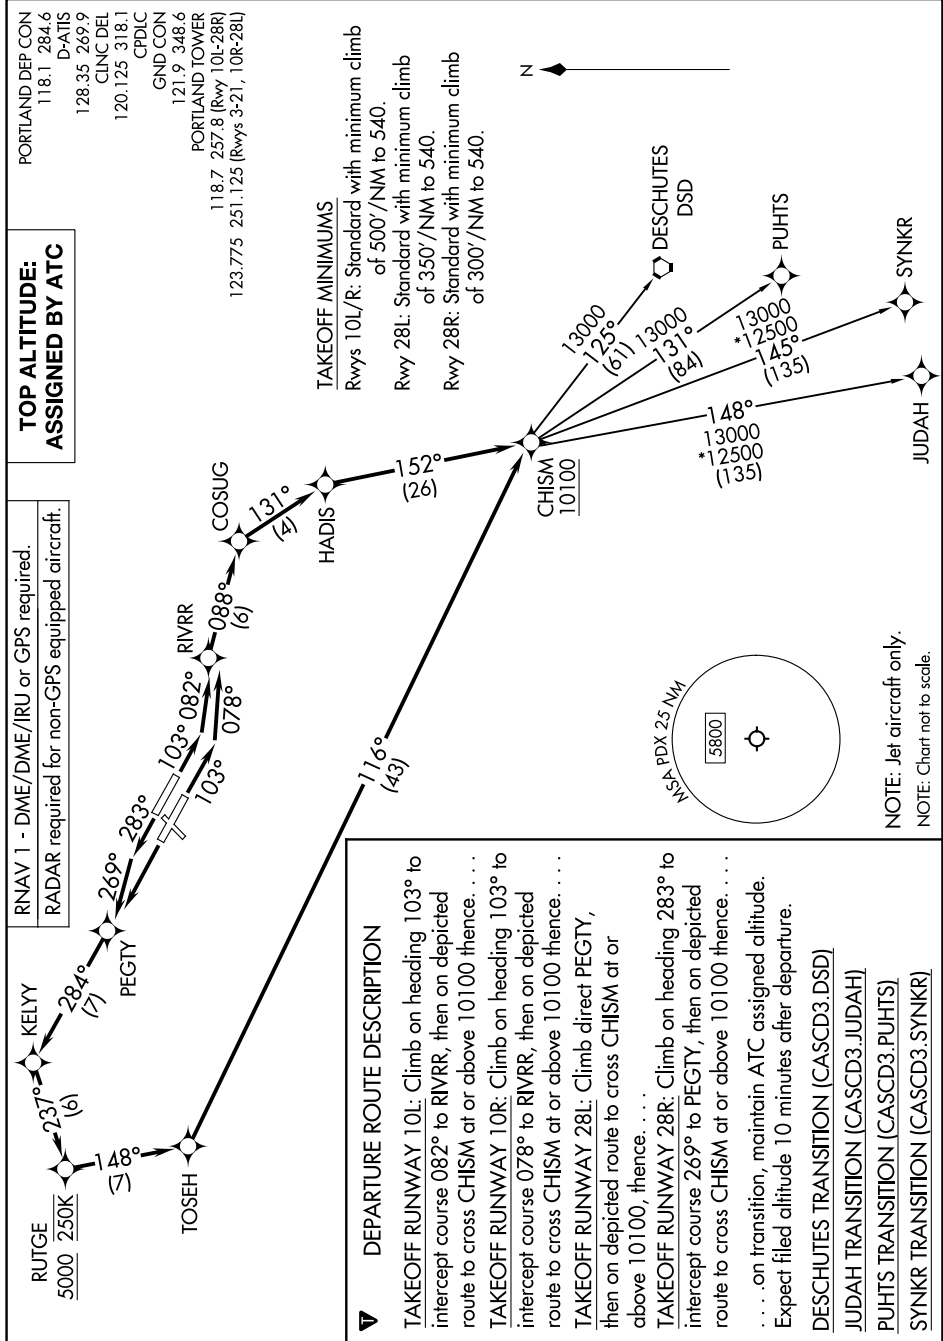

CASCADE THREE DEPARTURE (RNAV)

AL-330 (FAA)

PORTLAND INTL (PDX)
PORTLAND, OREGON

NW-1, 31 OCT 2024 to 28 NOV 2024

NW-1, 31 OCT 2024 to 28 NOV 2024