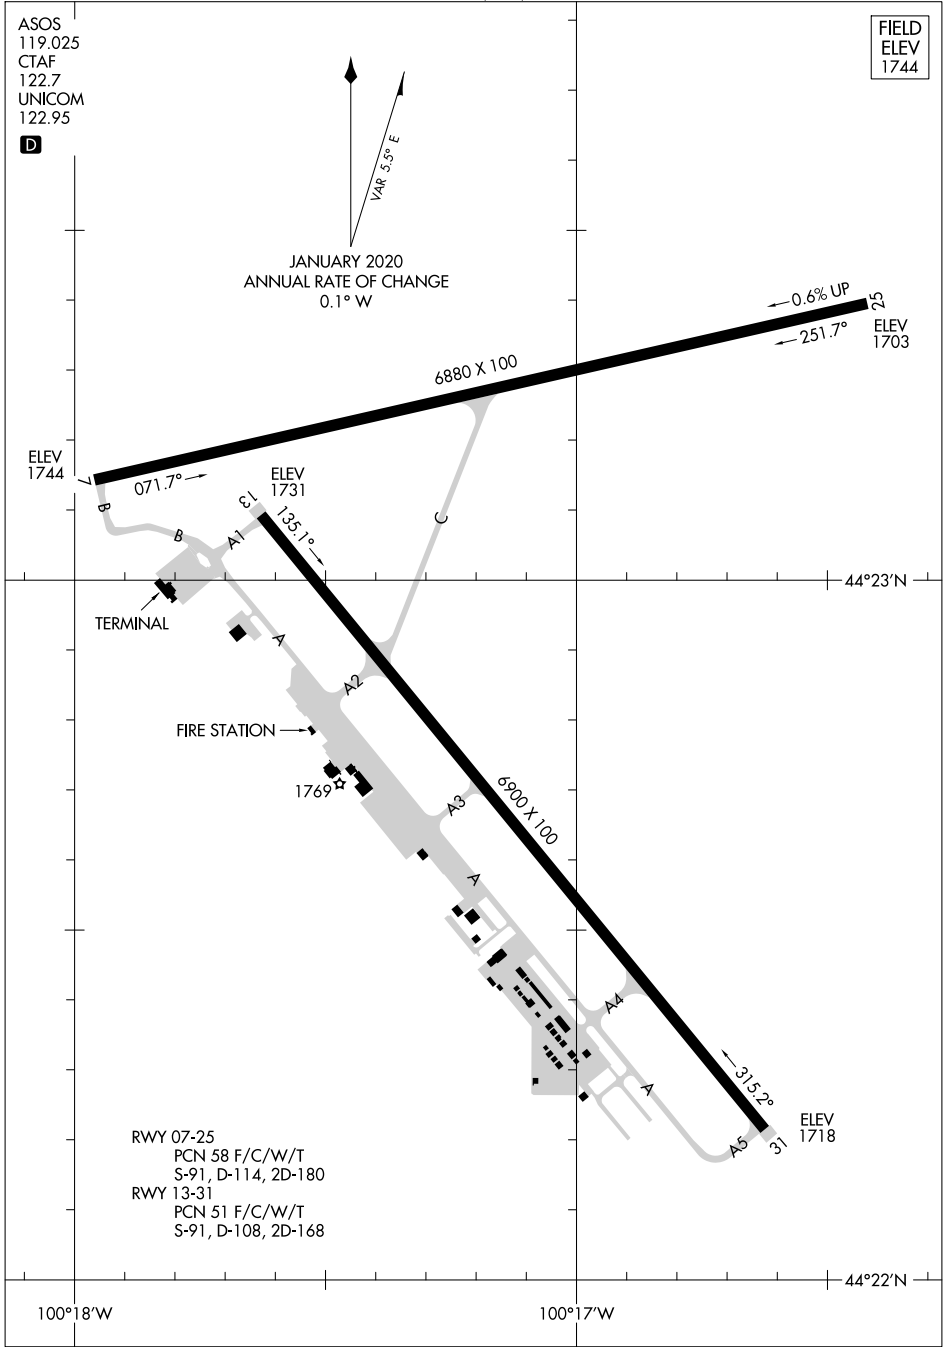

24249

AIRPORT DIAGRAM

AL-324 (FAA)

PIERRE RGNL (PIR)
PIERRE, SOUTH DAKOTA

ASOS
119.025
CTAF
122.7
UNICOM
122.95

D

FIELD
ELEV
1744

↑
↑
VAR 5.5° E
JANUARY 2020
ANNUAL RATE OF CHANGE
0.1° W

NC-1, 03 OCT 2024 to 31 OCT 2024

NC-1, 03 OCT 2024 to 31 OCT 2024

AIRPORT DIAGRAM

24249

PIERRE, SOUTH DAKOTA
PIERRE RGNL (PIR)