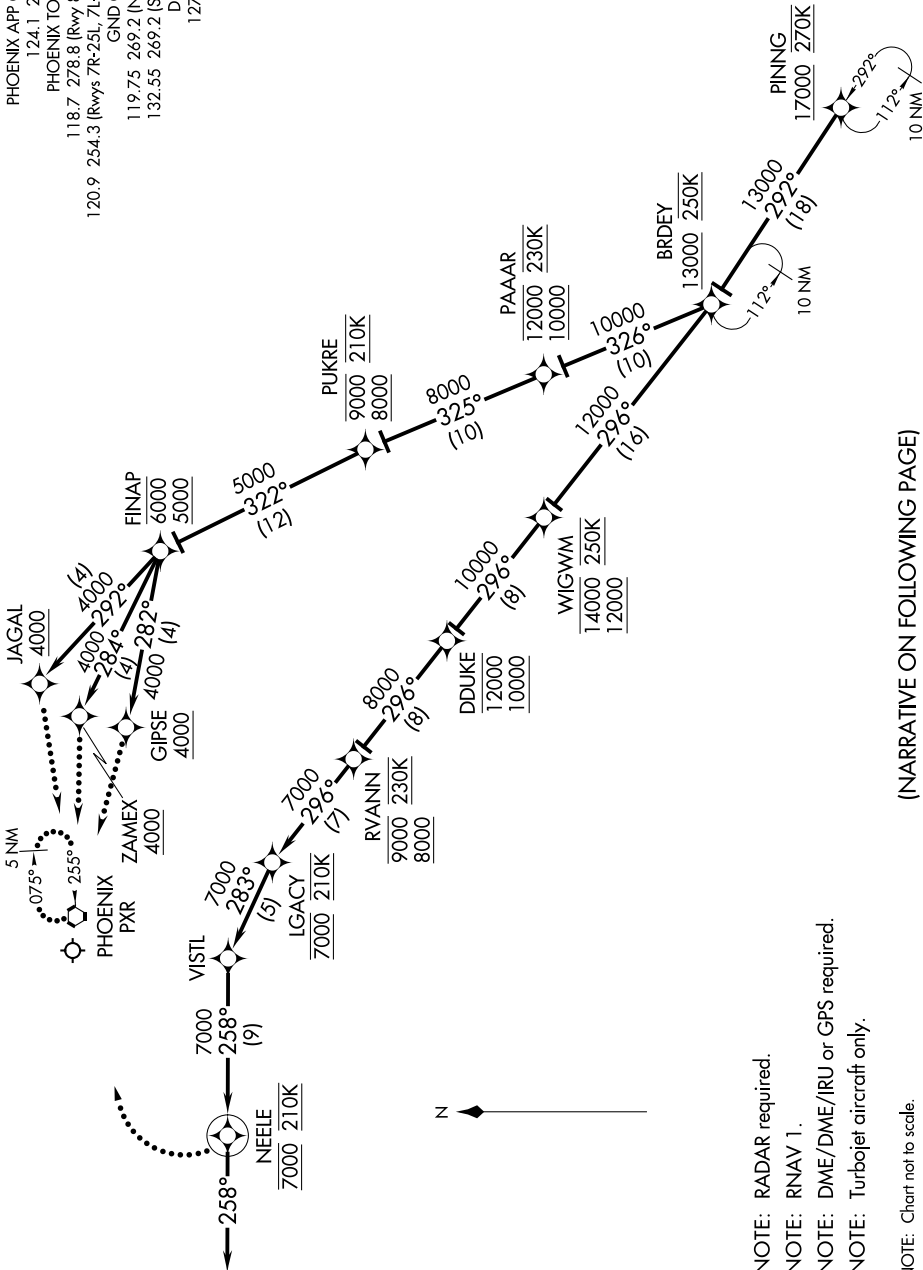

(PING.PINNG1) 17117

AL-322 (FAA)

PING ONE ARRIVAL (RNAV) Arrival Routes

PHOENIX SKY HARBOR INTL (PHX)

PHOENIX, ARIZONA

PHOENIX APP CON
124.1 256.9

PHOENIX TOWER
118.7 278.8 (Rwy 8-26)

120.9 254.3 (Rwys 7R-25L, 7L-25R)

GND CON
119.75 269.2 (North)
132.55 269.2 (South)

D-ATIS
127.575

(NARRATIVE ON FOLLOWING PAGE)

NOTE: RADAR required.

NOTE: RNAV 1.

NOTE: DME/DME/IRU or GPS required.

NOTE: Turbojet aircraft only.

NOTE: Chart not to scale.

SW-4, 08 AUG 2024 to 05 SEP 2024

SW-4, 08 AUG 2024 to 05 SEP 2024

PING ONE ARRIVAL (RNAV) Arrival Routes

(PING.PINNG1) 18SEP14

PHOENIX, ARIZONA

PHOENIX SKY HARBOR INTL (PHX)