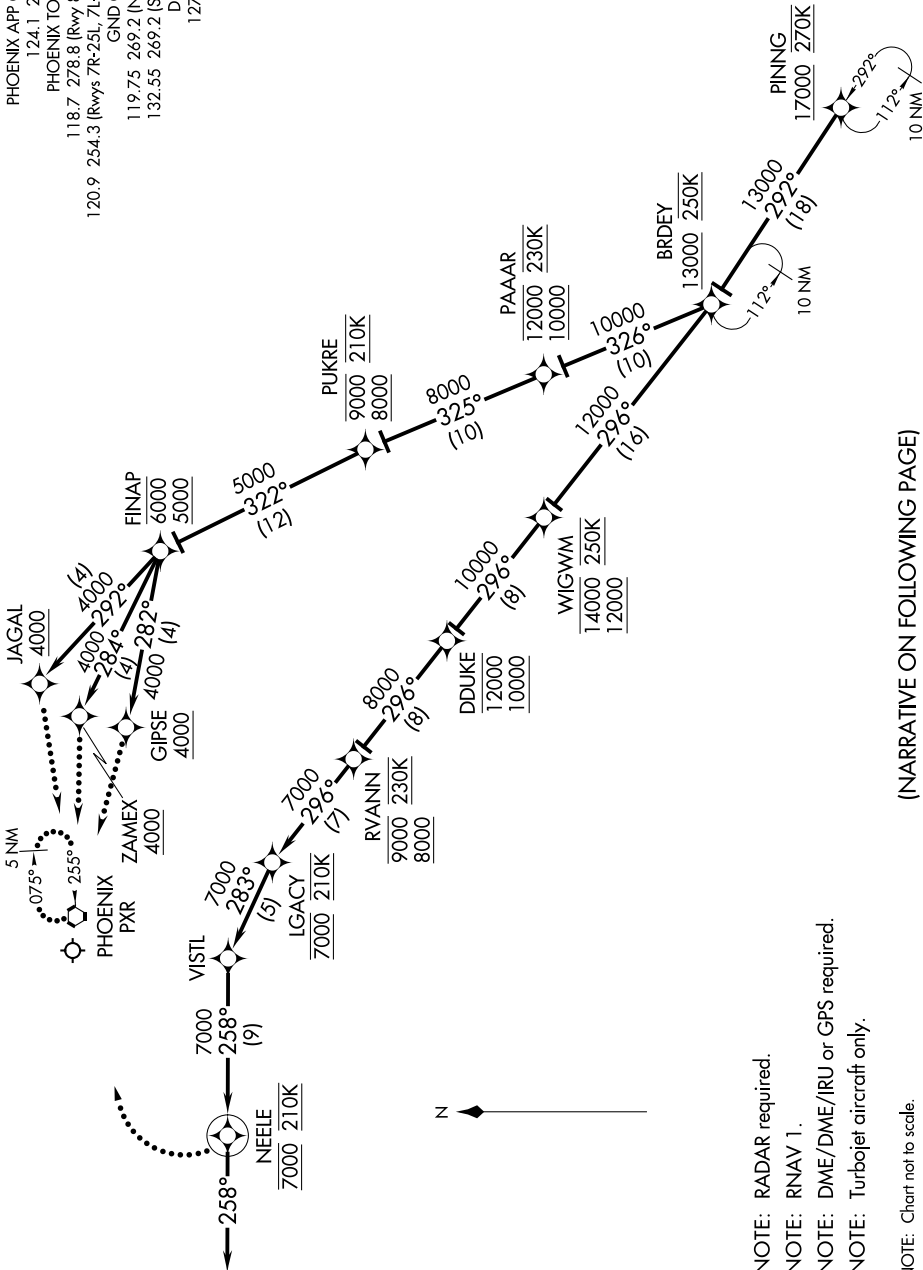

(PING.PINNG1) 17117

AL-322 (FAA)

PING ONE ARRIVAL (RNAV) Arrival Routes

PHOENIX SKY HARBOR INTL (PHX)

PHOENIX, ARIZONA

PHOENIX APP CON
124.1 256.9
PHOENIX TOWER
118.7 278.8 (Rwy 8-26)
120.9 254.3 (Rwys 7R-25L, 7L-25R)
GND CON
119.75 269.2 (North)
132.55 269.2 (South)
D-ATIS
127.575

(NARRATIVE ON FOLLOWING PAGE)

NOTE: RADAR required.

NOTE: RNAV 1.

NOTE: DME/DME/IRU or GPS required.

NOTE: Turbojet aircraft only.

NOTE: Chart not to scale.

SW-4, 03 OCT 2024 to 31 OCT 2024

SW-4, 03 OCT 2024 to 31 OCT 2024

PING ONE ARRIVAL (RNAV) Arrival Routes

(PING.PINNG1) 18SEP14

PHOENIX, ARIZONA

PHOENIX SKY HARBOR INTL (PHX)