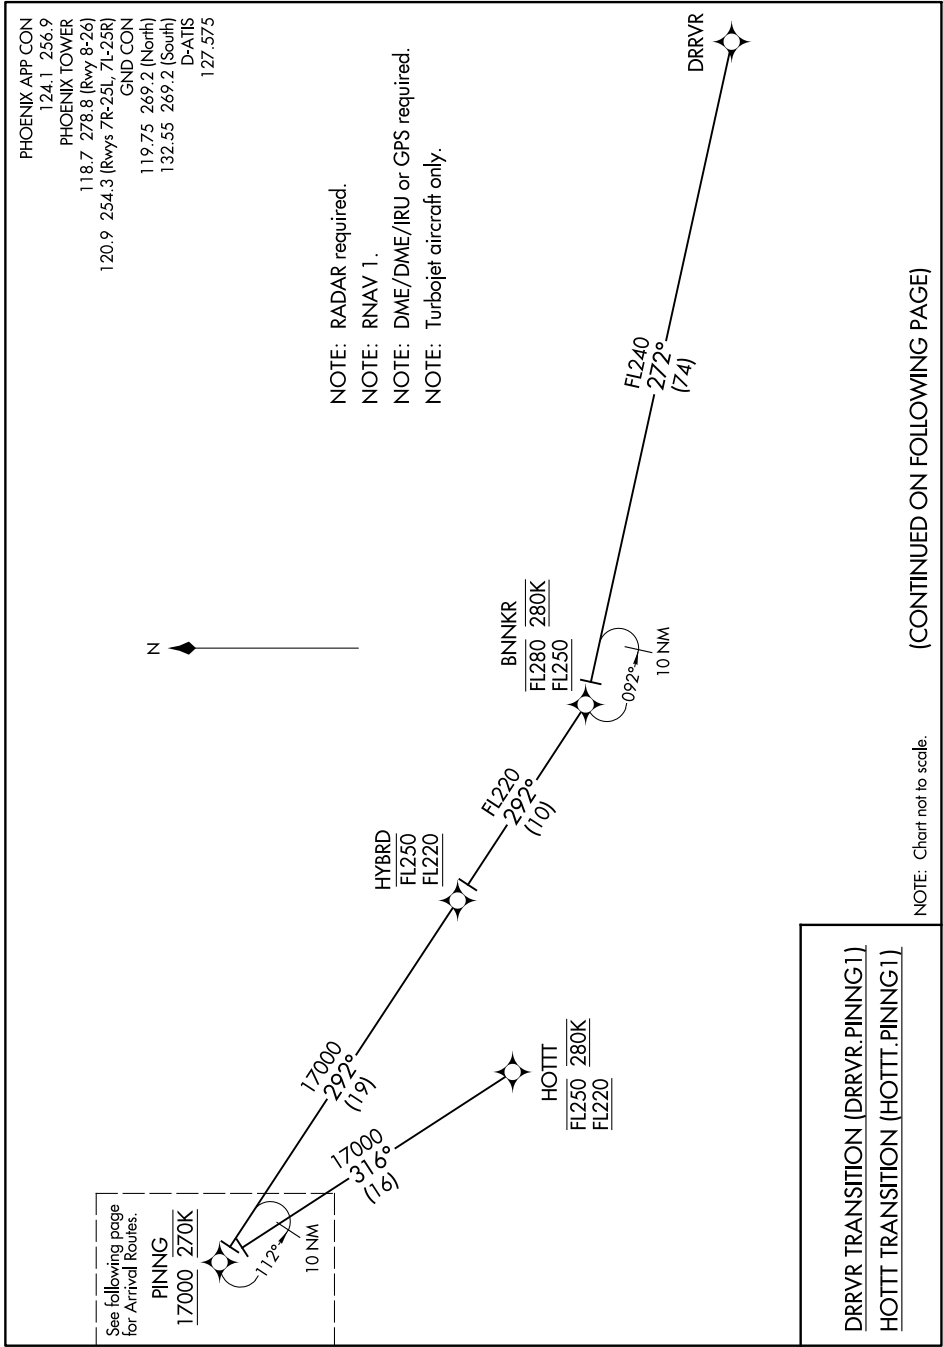

(PING.PINNG1) 17117

AL-322 (FAA)

PHOENIX SKY HARBOR INTL (PHX)
PHOENIX, ARIZONA

PING ONE ARRIVAL (RNAV) Transition Routes

SW-4, 08 AUG 2024 to 05 SEP 2024

PING ONE ARRIVAL (RNAV) Transition Routes

(PING.PINNG1) 18SEP14

PHOENIX, ARIZONA
PHOENIX SKY HARBOR INTL (PHX)

SW-4, 08 AUG 2024 to 05 SEP 2024