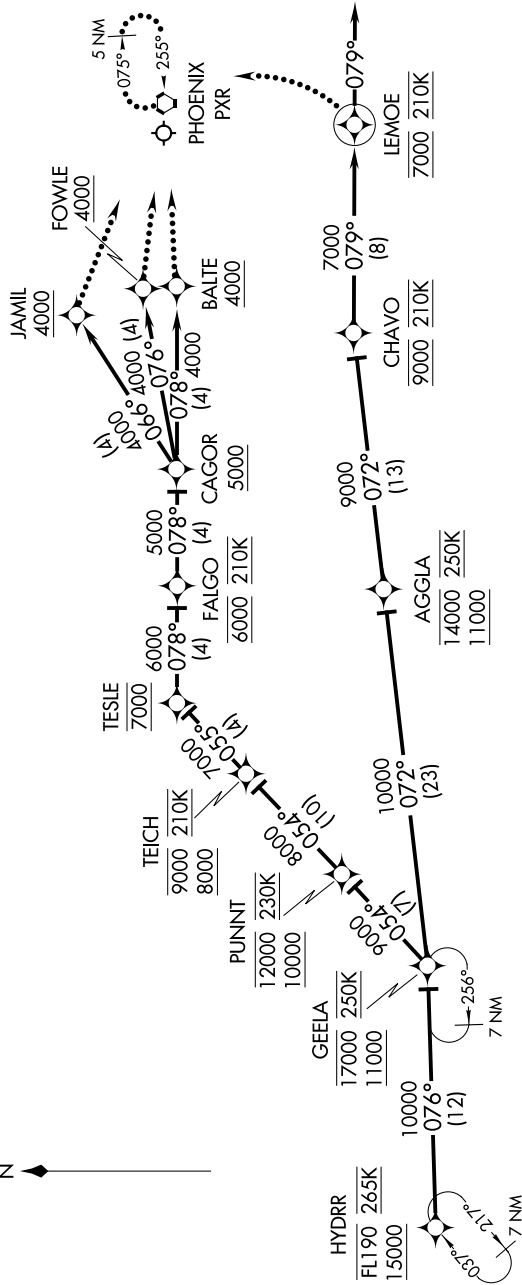

(HYDRR.HYDRR1) 17117

AL-322 (FAA)

PHOENIX SKY HARBOR INTL (PHX)

HYDRR ONE ARRIVAL (RNAV) Arrival Routes

PHOENIX, ARIZONA

PHOENIX APP CON
124.1 256.9
PHOENIX TOWER
118.7 278.8 (Rwy 8-26)
120.9 254.3 (Rwy 7R-25L, 7L-25R)
GND CON
119.75 269.2 (North)
132.55 269.2 (South)
D-ATIS
127.575

NOTE: RADAR required.
NOTE: RNAV 1.
NOTE: DME/DME/IRU or GPS required.
NOTE: For turbojet aircraft only.

NOTE: Chart not to scale.

(NARRATIVE ON FOLLOWING PAGE)

SW-4, 08 AUG 2024 to 05 SEP 2024

SW-4, 08 AUG 2024 to 05 SEP 2024

HYDRR ONE ARRIVAL (RNAV) Arrival Routes

PHOENIX, ARIZONA

(HYDRR.HYDRR1) 18SEP14

PHOENIX SKY HARBOR INTL (PHX)