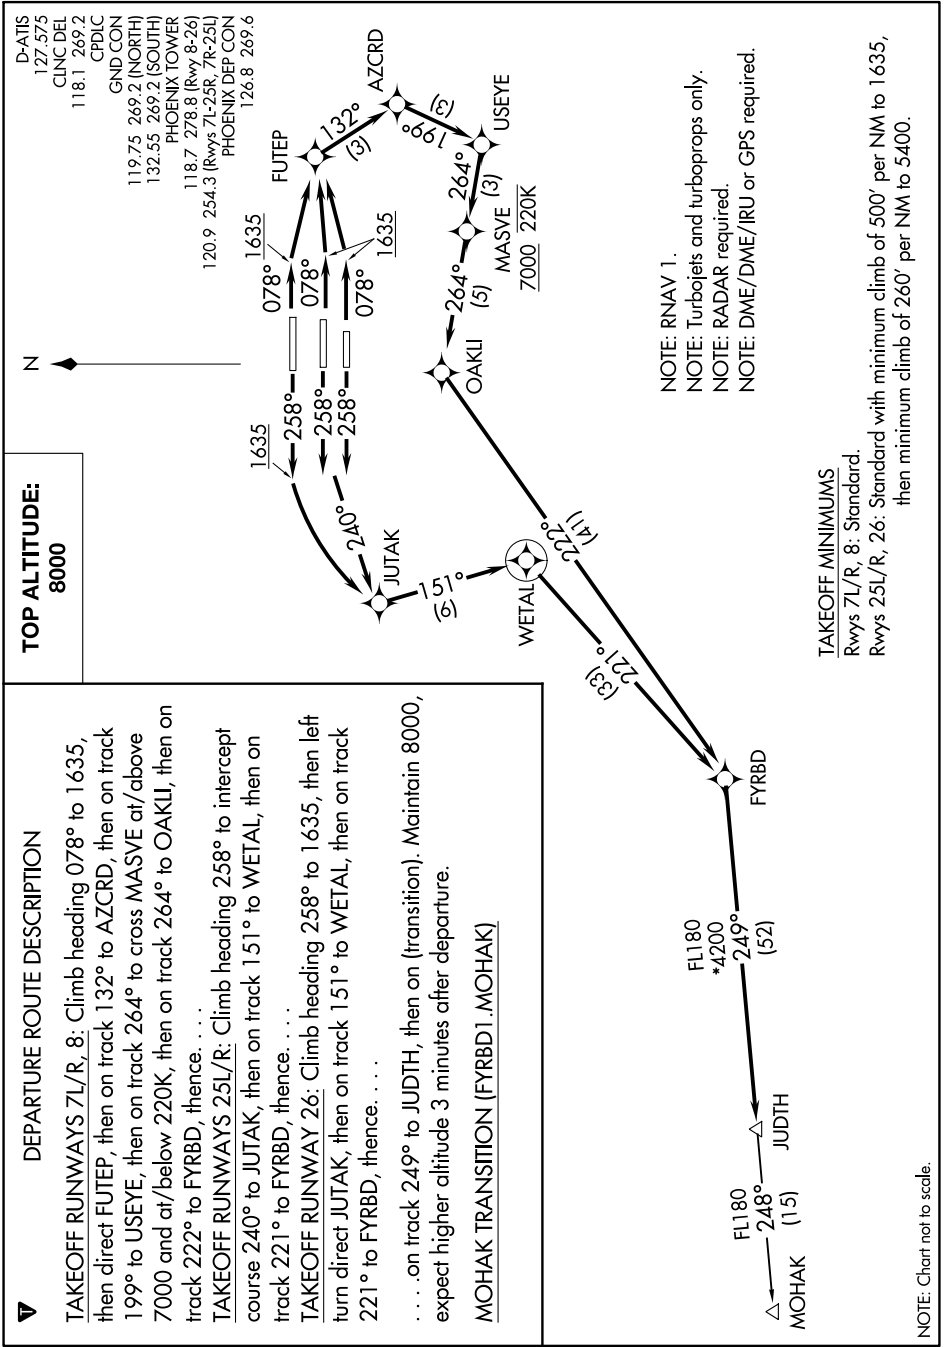

FYRBD ONE DEPARTURE (RNAV)

AL-322 (FAA)

PHOENIX SKY HARBOR INTL (PHX)
PHOENIX, ARIZONA

SW-4, 08 AUG 2024 to 05 SEP 2024

SW-4, 08 AUG 2024 to 05 SEP 2024

NOTE: Chart not to scale.