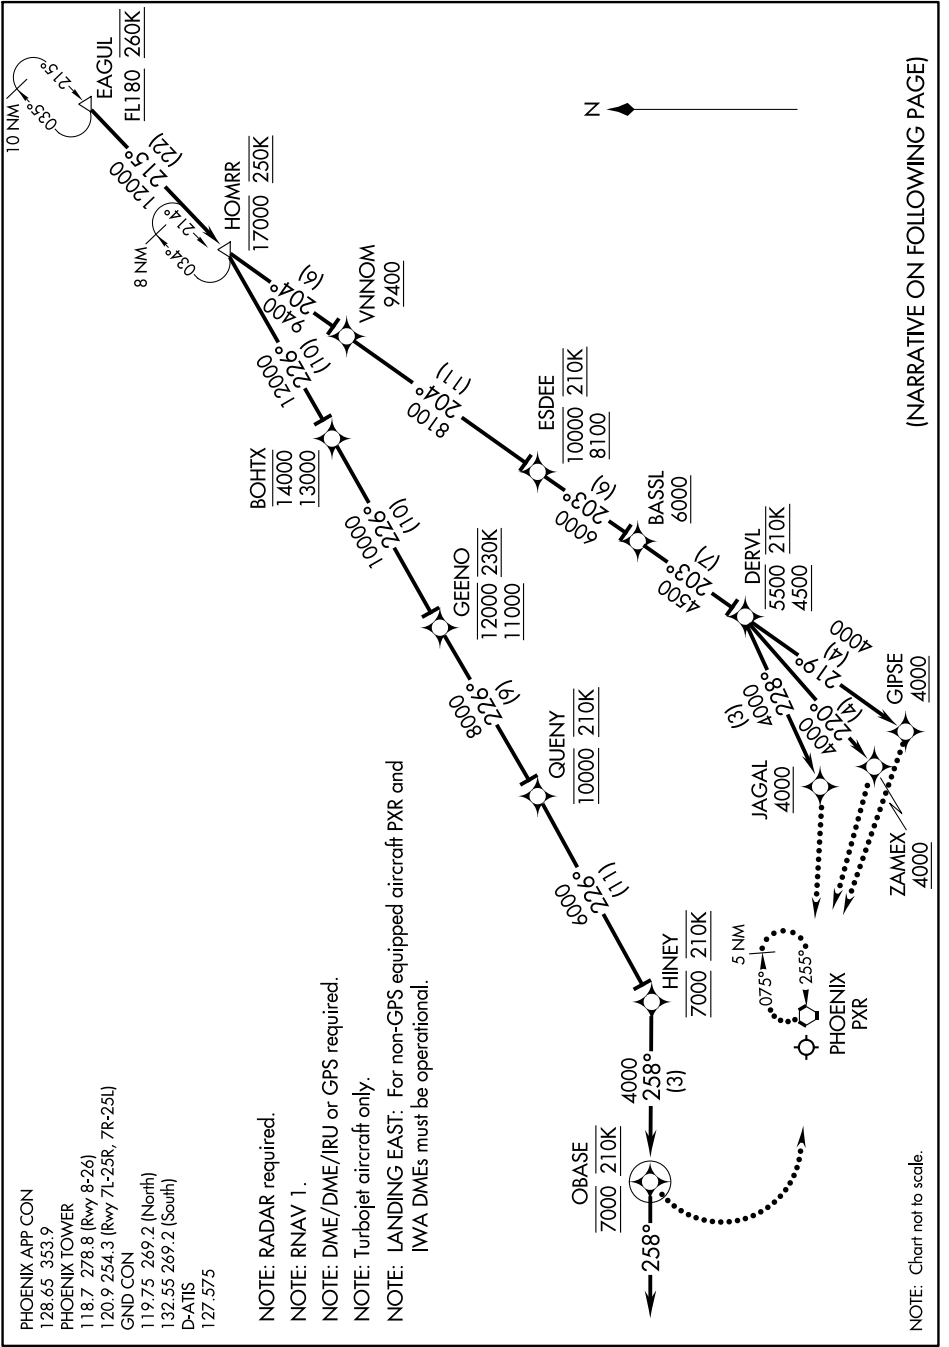

EAGUL SIX ARRIVAL (RNAV) Arrival Routes

SW-4, 08 AUG 2024 to 05 SEP 2024

(NARRATIVE ON FOLLOWING PAGE)

SW-4, 08 AUG 2024 to 05 SEP 2024