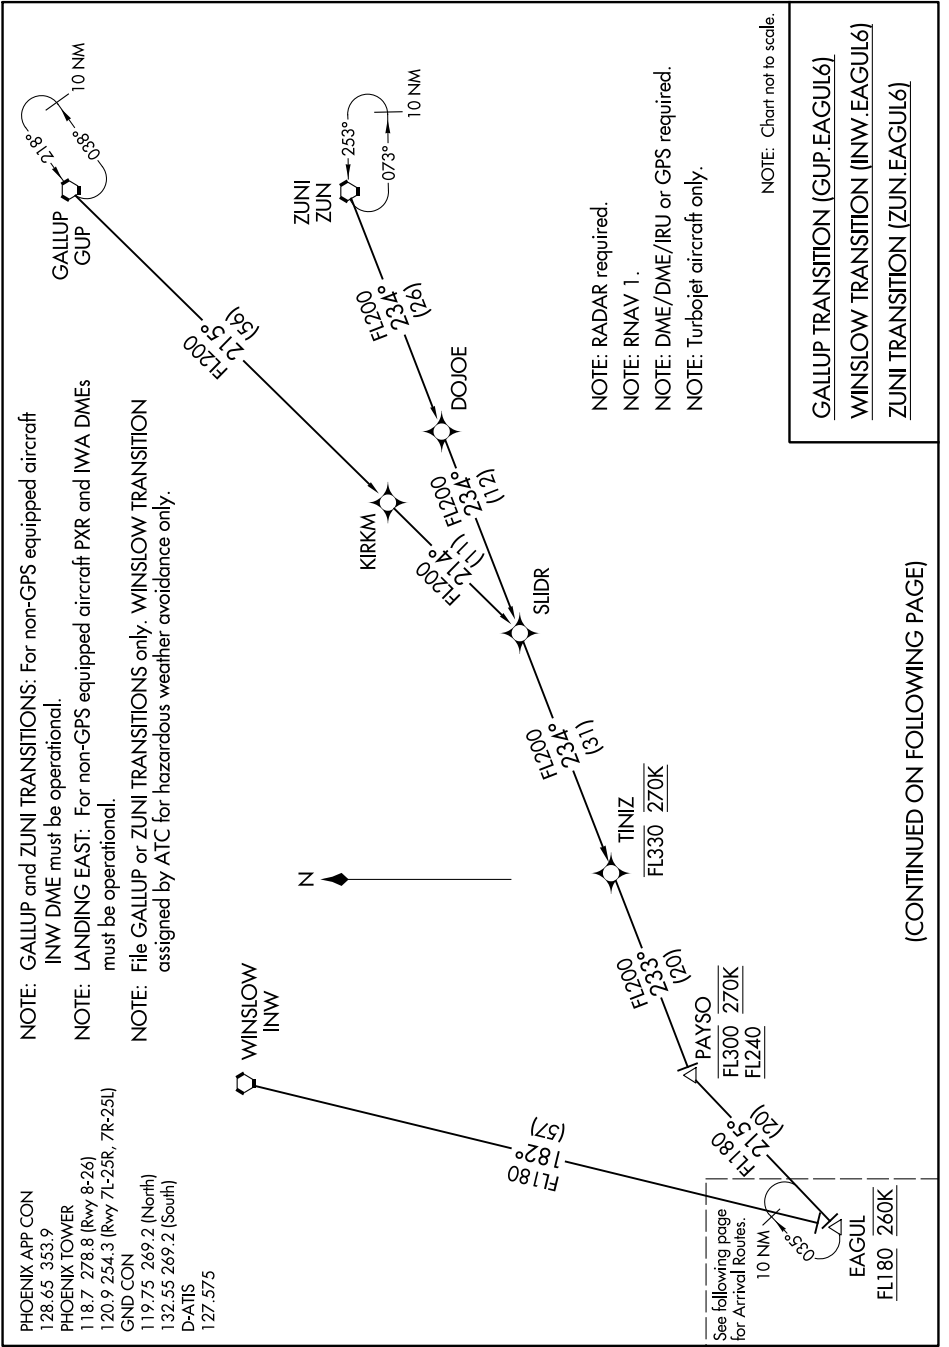

EAGUL SIX ARRIVAL (RNAV) Transition Routes

SW-4, 03 OCT 2024 to 31 OCT 2024

SW-4, 03 OCT 2024 to 31 OCT 2024