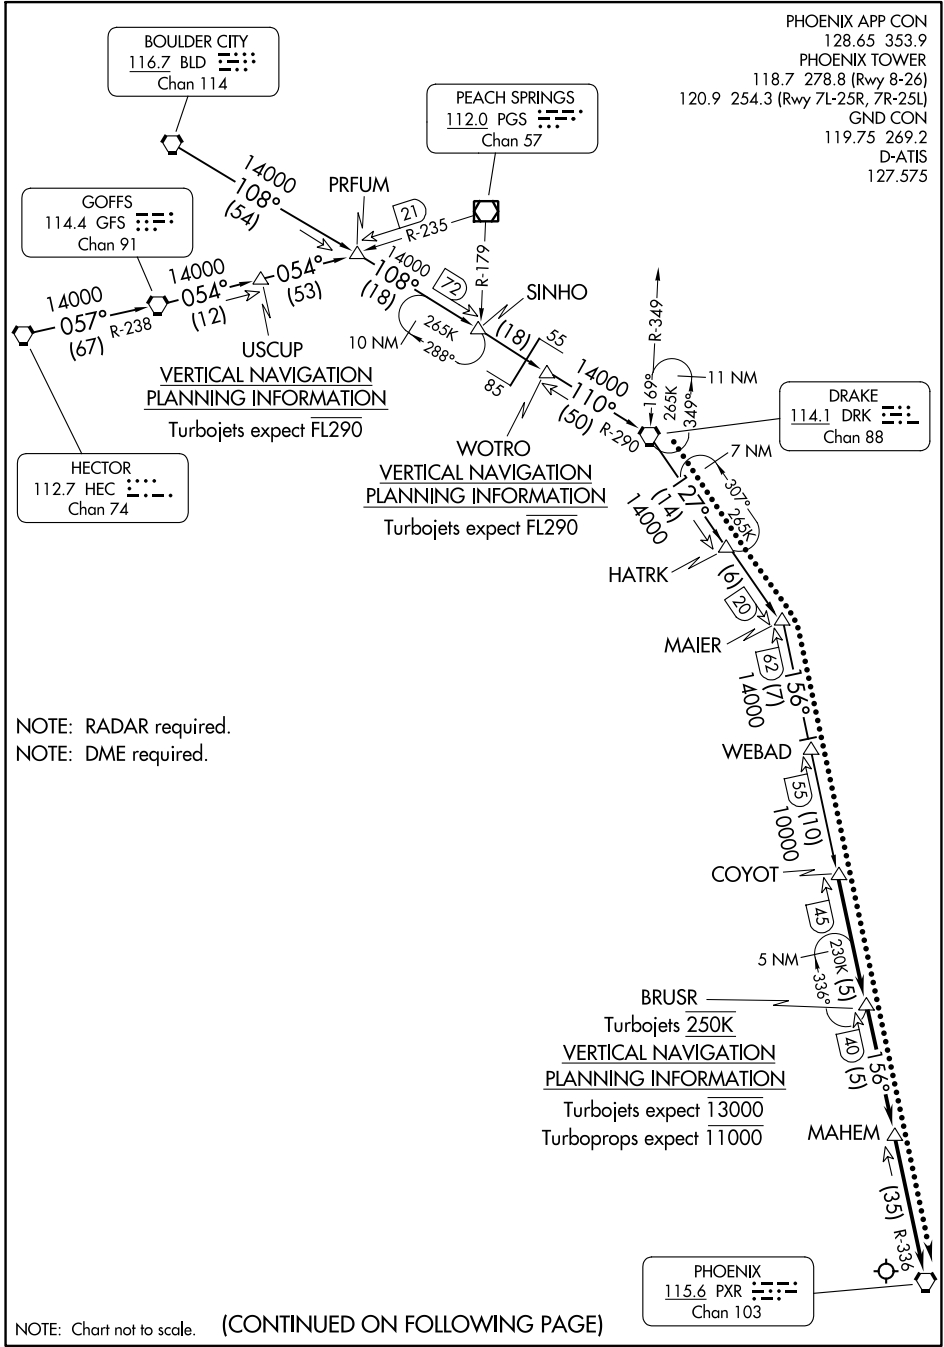

(COYOT.COYOT5) 23334
COYOT FIVE ARRIVAL

AL-322 (FAA)

PHOENIX SKY HARBOR INTL (PHX)
 PHOENIX, ARIZONA

PHOENIX APP CON 128.65 353.9
 PHOENIX TOWER 118.7 278.8 (Rwy 8-26)
 120.9 254.3 (Rwy 7L-25R, 7R-25L)
 GND CON 119.75 269.2
 D-ATIS 127.575

SW-4, 03 OCT 2024 to 31 OCT 2024

SW-4, 03 OCT 2024 to 31 OCT 2024

NOTE: Chart not to scale. (CONTINUED ON FOLLOWING PAGE)

COYOT FIVE ARRIVAL
 (COYOT.COYOT5) 16JUL20

PHOENIX, ARIZONA
 PHOENIX SKY HARBOR INTL (PHX)