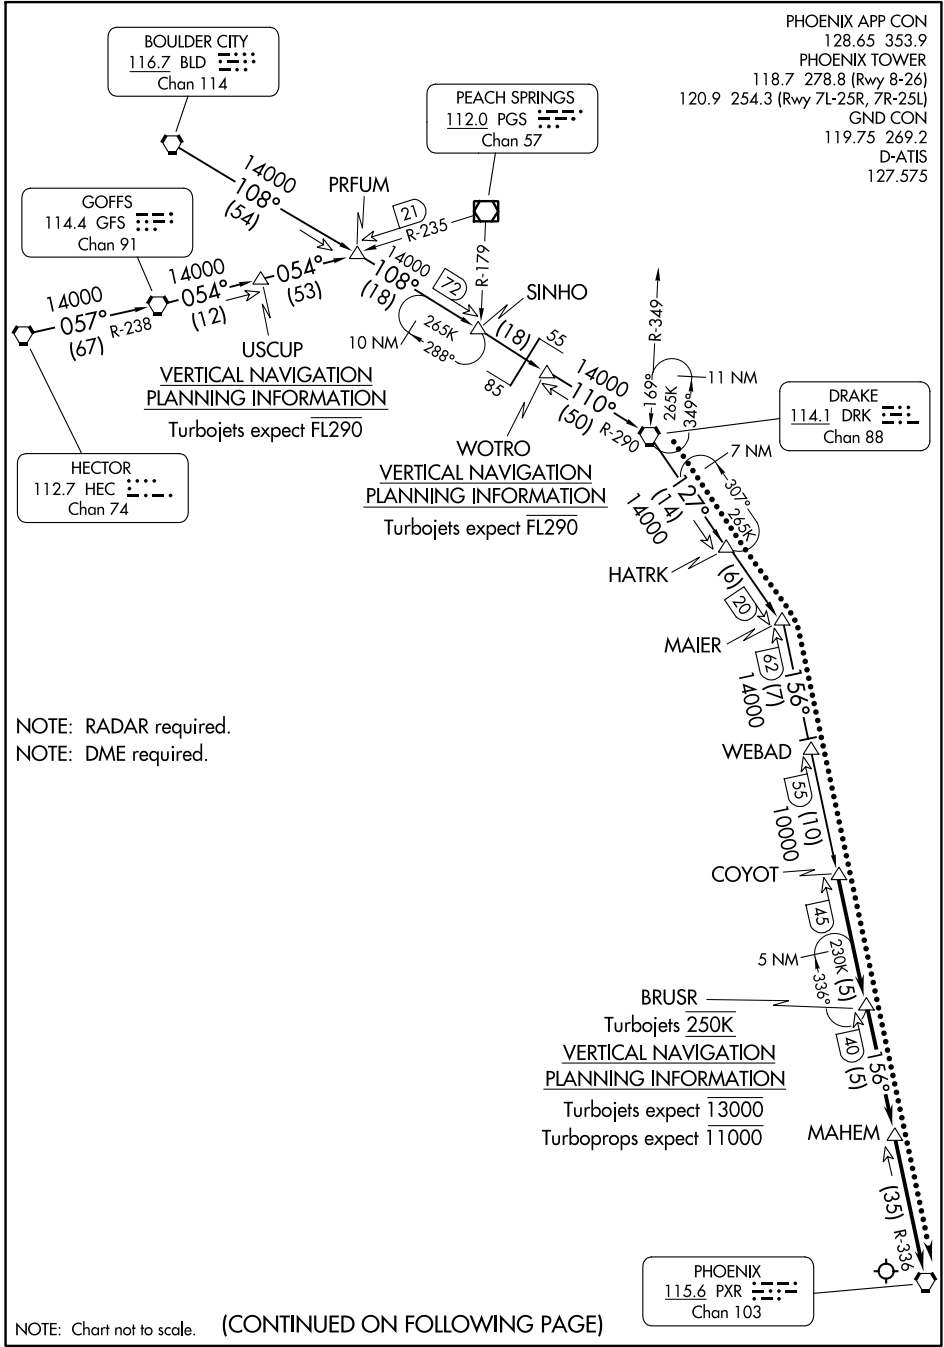

(COYOT.COYOT5) 23334
COYOT FIVE ARRIVAL

AL-322 (FAA)

PHOENIX SKY HARBOR INTL (PHX)
 PHOENIX, ARIZONA

PHOENIX APP CON 128.65 353.9
 PHOENIX TOWER 118.7 278.8 (Rwy 8-26)
 120.9 254.3 (Rwy 7L-25R, 7R-25L)
 GND CON 119.75 269.2
 D-ATIS 127.575

SW-4, 08 AUG 2024 to 05 SEP 2024

SW-4, 08 AUG 2024 to 05 SEP 2024

NOTE: Chart not to scale. (CONTINUED ON FOLLOWING PAGE)

COYOT FIVE ARRIVAL
 (COYOT.COYOT5) 16JUL20

PHOENIX, ARIZONA
 PHOENIX SKY HARBOR INTL (PHX)