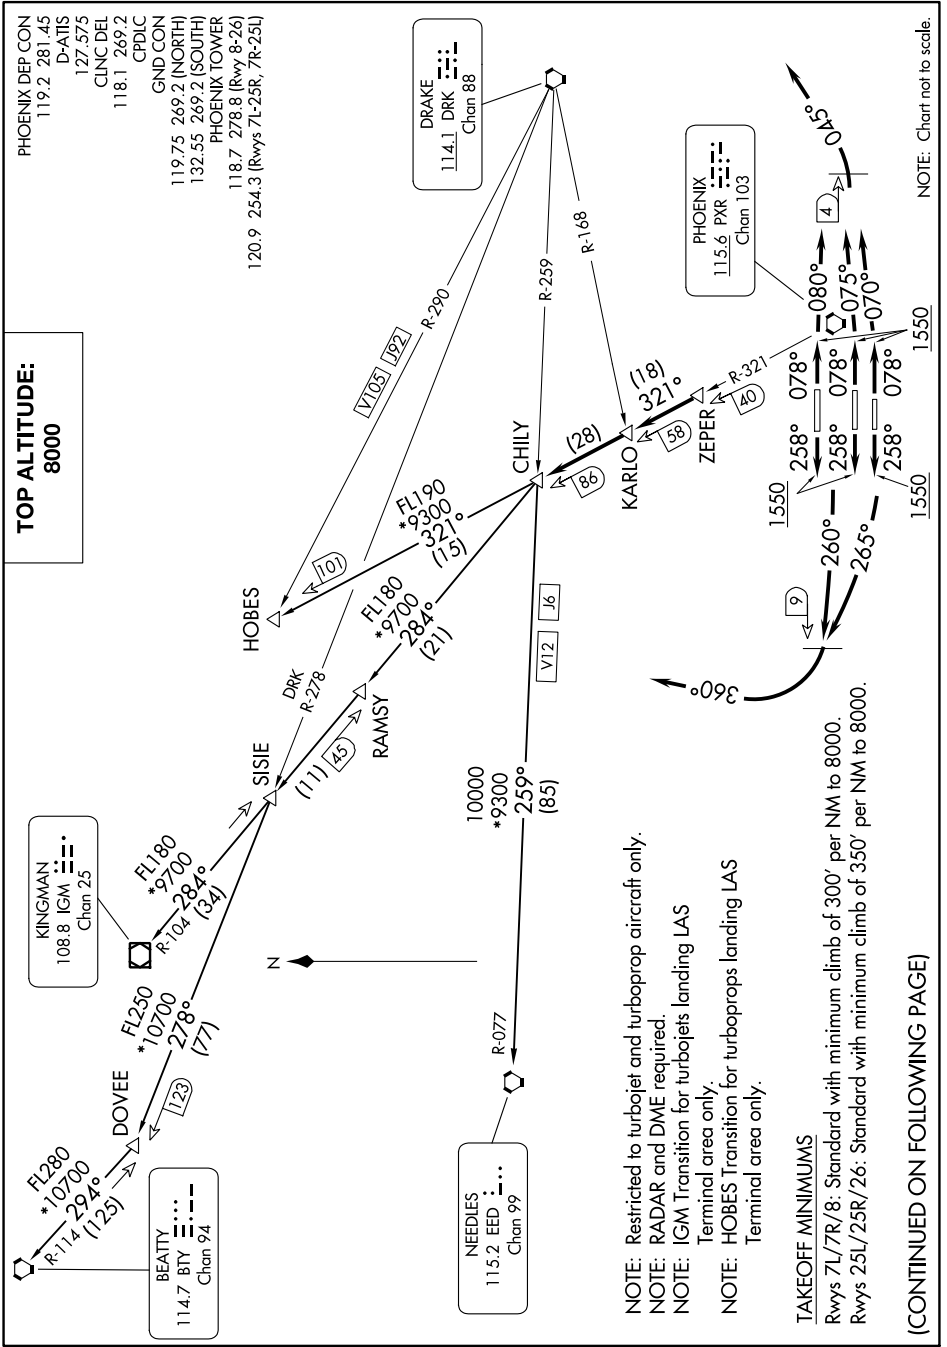

CHILY FOUR DEPARTURE

AL-322 (FAA)

PHOENIX SKY HARBOR INTL (PHX)
PHOENIX, ARIZONA

SW-4, 08 AUG 2024 to 05 SEP 2024

NOTE: Chart not to scale.

SW-4, 08 AUG 2024 to 05 SEP 2024

CHILY FOUR DEPARTURE