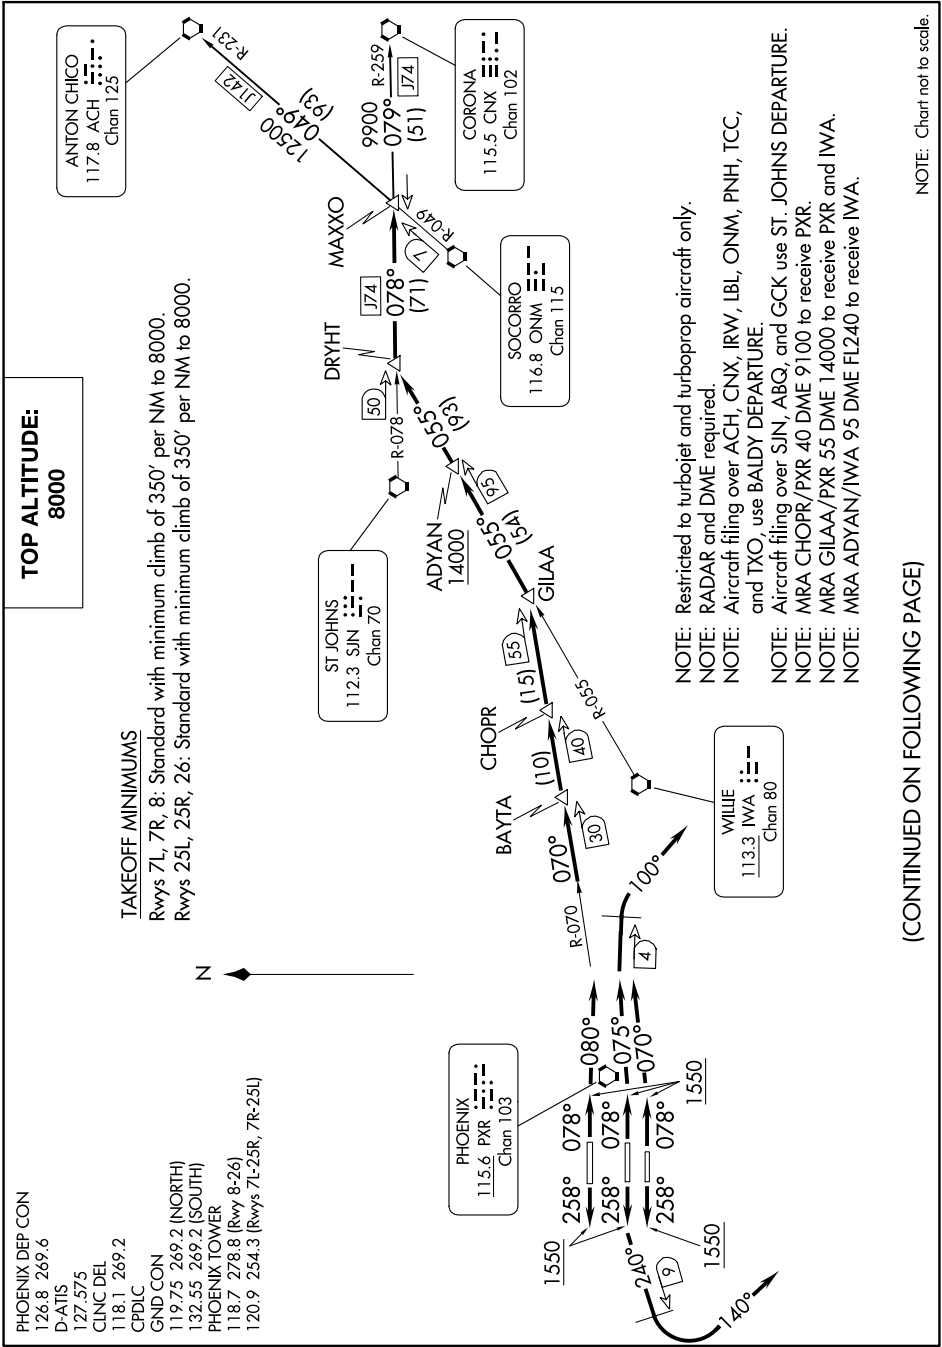

**BALDY3.MAXXO) 23334**  
**BALDY THREE DEPARTURE**

AL-322 (FAA)

PHOENIX SKY HARBOR INTL (PHX)  
 PHOENIX, ARIZONA

SW-4, 08 AUG 2024 to 05 SEP 2024

NOTE: Chart not to scale.

(CONTINUED ON FOLLOWING PAGE)

SW-4, 08 AUG 2024 to 05 SEP 2024

**BALDY THREE DEPARTURE**  
**(BALDY3.MAXXO) 28FEB19**

PHOENIX, ARIZONA  
 PHOENIX SKY HARBOR INTL (PHX)