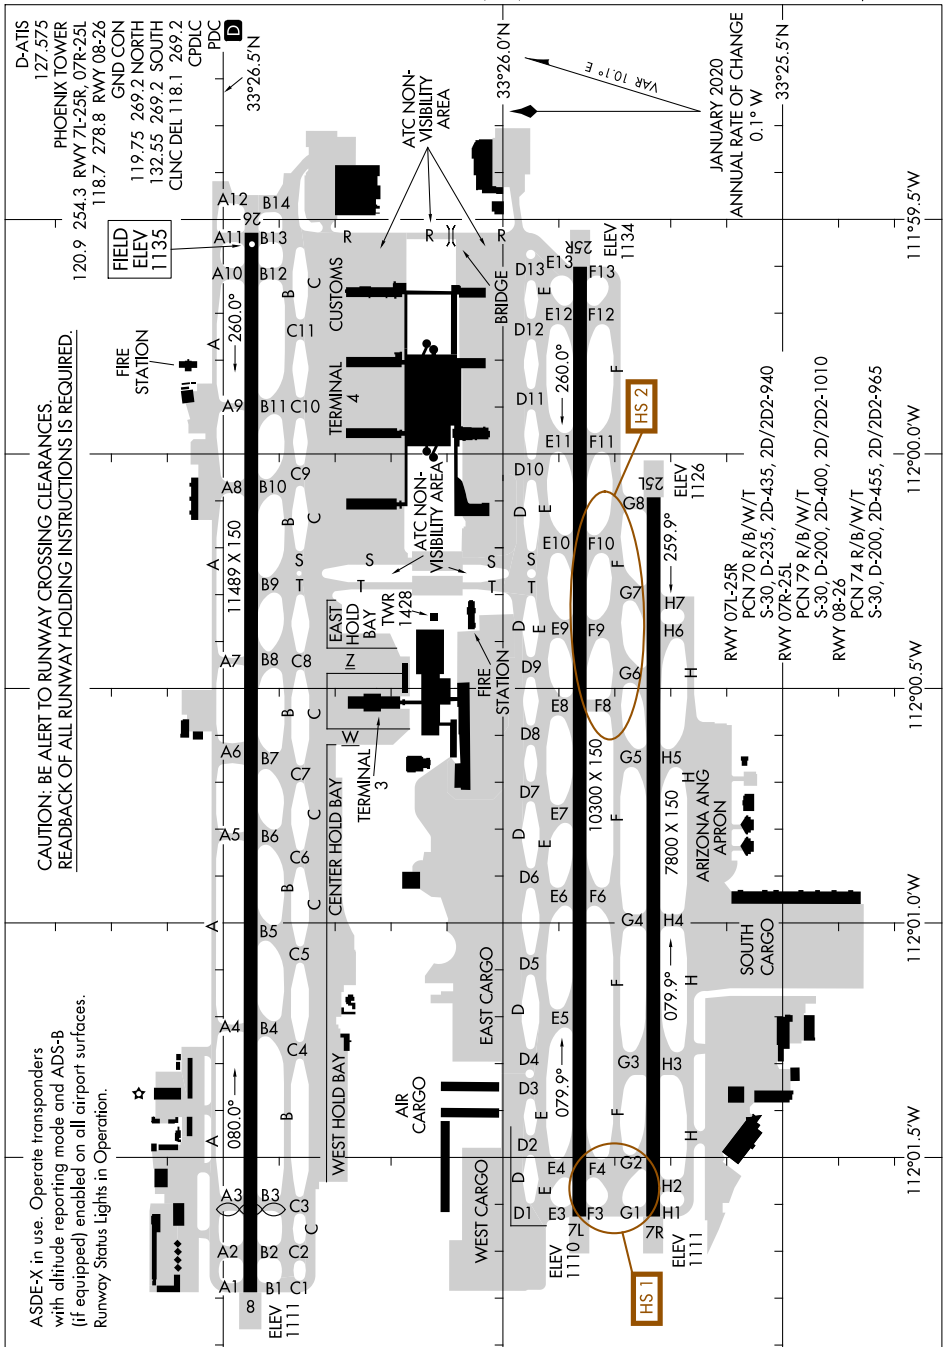

# AIRPORT DIAGRAM

PHOENIX SKY HARBOR INTL (PHX)

AL-322 (FAA)

PHOENIX, ARIZONA

SW-4, 08 AUG 2024 to 05 SEP 2024

SW-4, 08 AUG 2024 to 05 SEP 2024

# AIRPORT DIAGRAM

PHOENIX, ARIZONA

PHOENIX SKY HARBOR INTL (PHX)