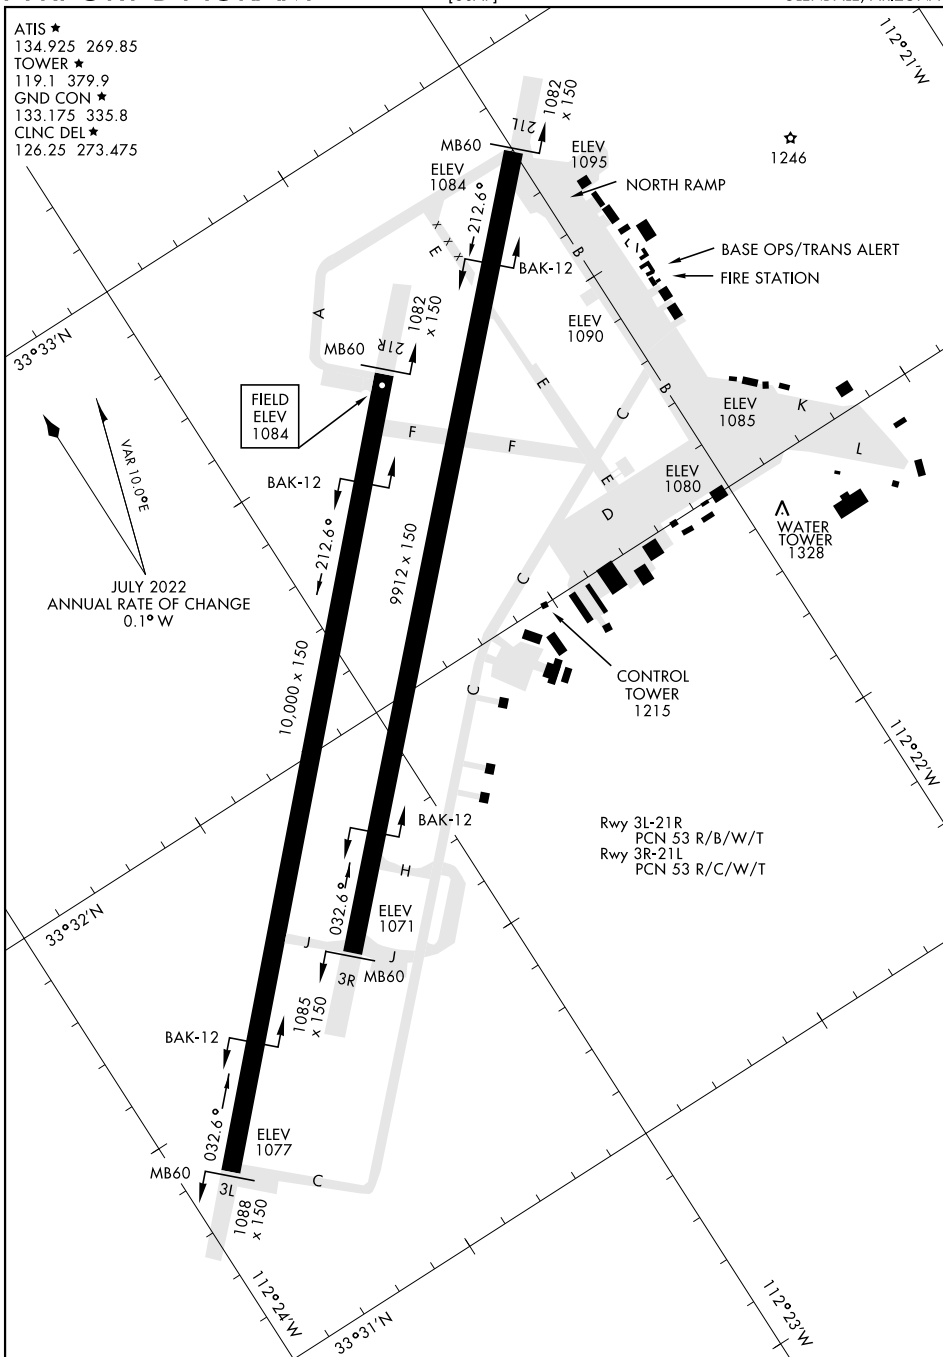

AIRPORT DIAGRAM

[USAF]

LUKE AFB (KLUF)

GLENDALE, ARIZONA

ATIS ★
 134.925 269.85
 TOWER ★
 119.1 379.9
 GND CON ★
 133.175 335.8
 CLNC DEL ★
 126.25 273.475

SW-4, 31 OCT 2024 to 28 NOV 2024

SW-4, 31 OCT 2024 to 28 NOV 2024

AIRPORT DIAGRAM

GLENDALE, ARIZONA

LUKE AFB (KLUF)