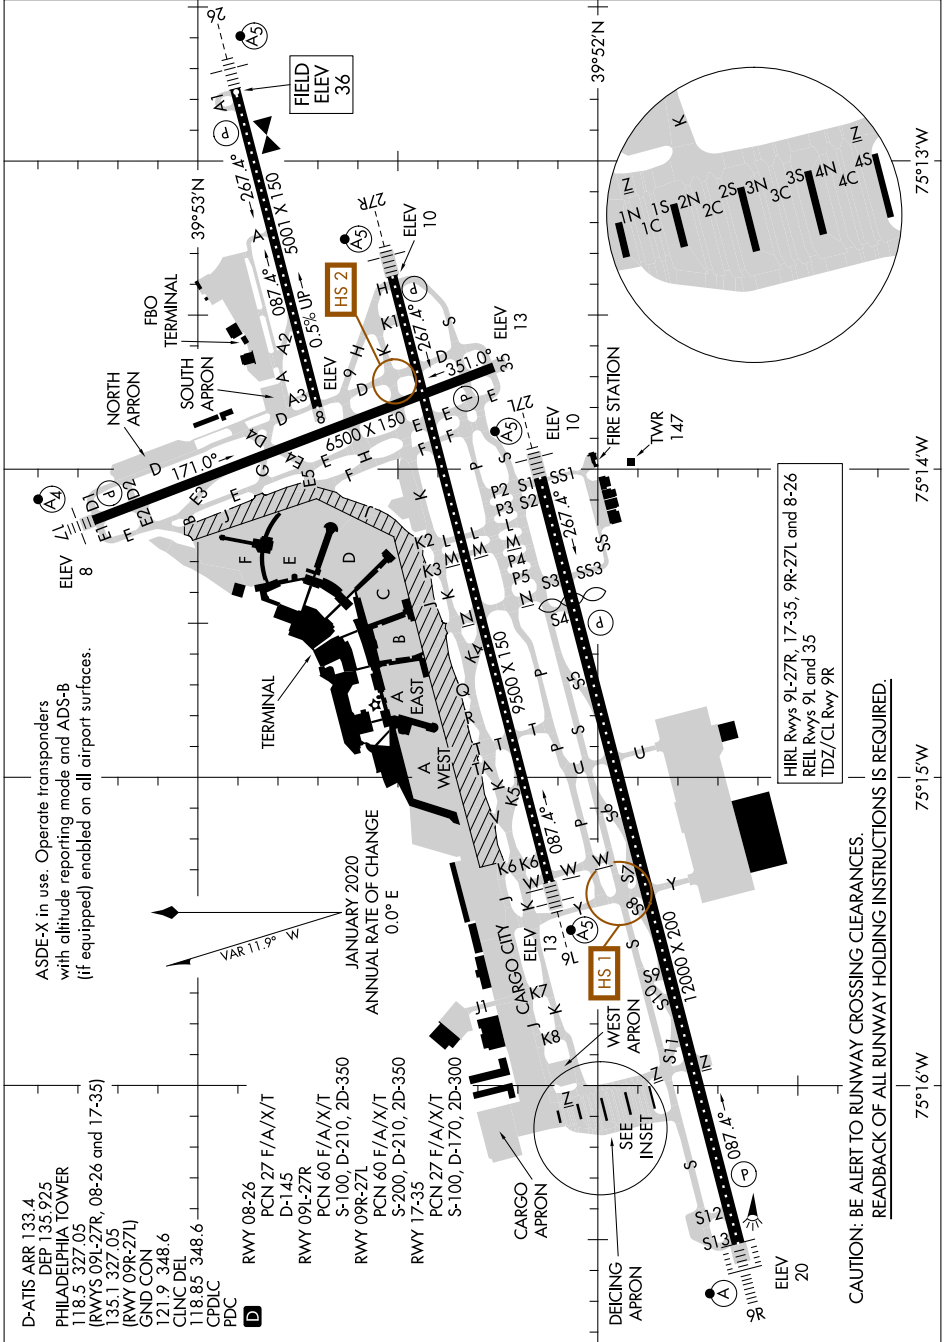

# AIRPORT DIAGRAM

AL-320 (FAA)

PHILADELPHIA INTL (PHL)  
PHILADELPHIA, PENNSYLVANIA

NE-4, 31 OCT 2024 to 28 NOV 2024

# AIRPORT DIAGRAM

PHILADELPHIA, PENNSYLVANIA  
PHILADELPHIA INTL (PHL)

NE-4, 31 OCT 2024 to 28 NOV 2024