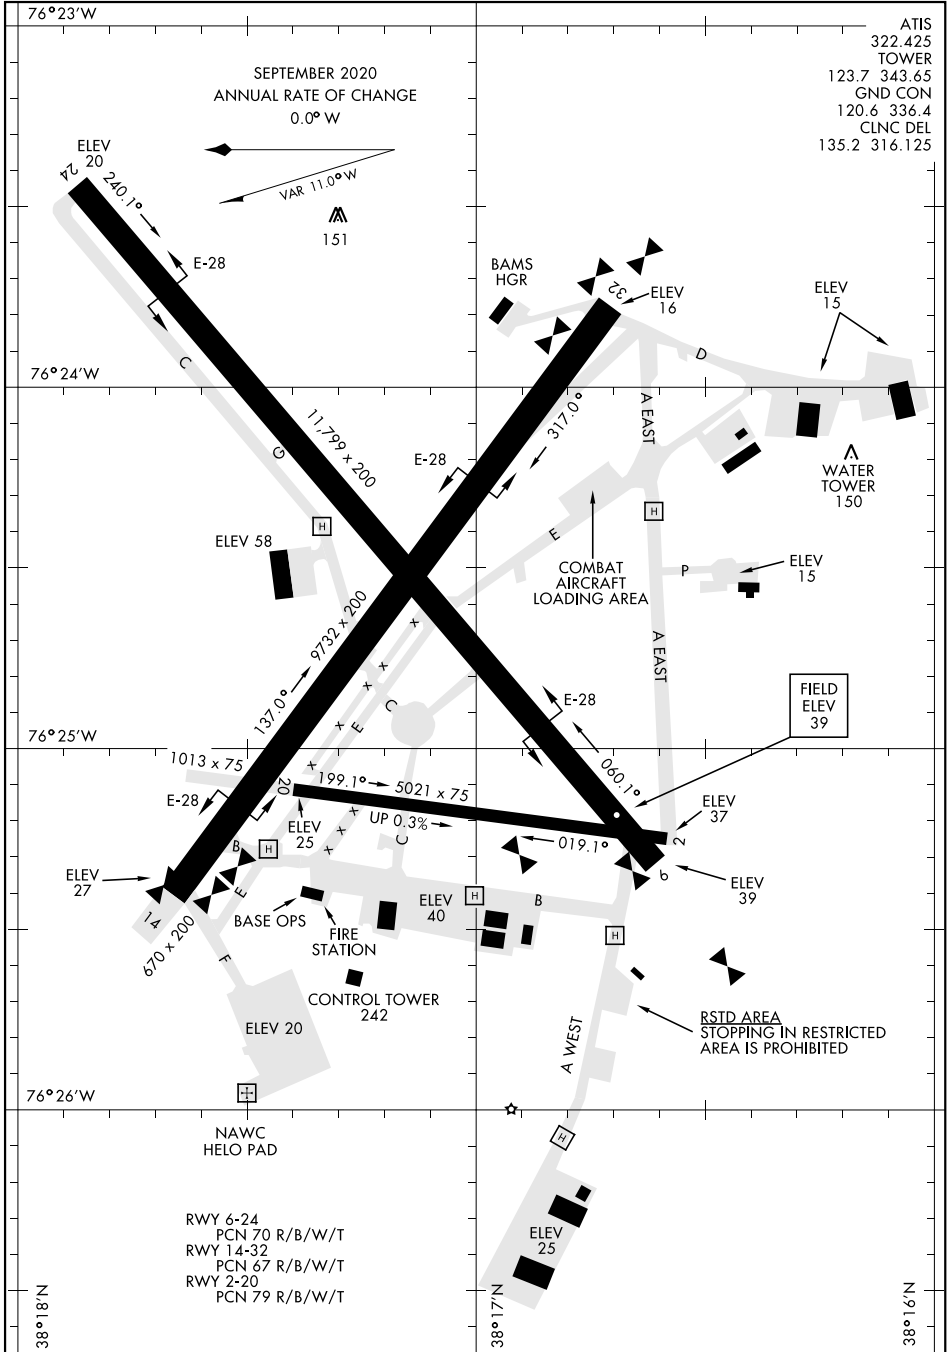

AIRPORT DIAGRAM

[USN]

PATUXENT RIVER NAS (TRAPNELL FIELD) (KNHK)

PATUXENT RIVER, MARYLAND

NE-3, 08 AUG 2024 to 05 SEP 2024

NE-3, 08 AUG 2024 to 05 SEP 2024

ATIS 322.425
 TOWER 123.7 343.65
 GND CON 120.6 336.4
 CLNC DEL 135.2 316.125

SEPTEMBER 2020
 ANNUAL RATE OF CHANGE
 0.0° W
 VAR 11.0° W

RWY 6-24
 PCN 70 R/B/W/T
 RWY 14-32
 PCN 67 R/B/W/T
 RWY 2-20
 PCN 79 R/B/W/T

FIELD ELEV 39

RSTD AREA STOPPING IN RESTRICTED AREA IS PROHIBITED

AIRPORT DIAGRAM

PATUXENT RIVER, MARYLAND

PATUXENT RIVER NAS (TRAPNELL FIELD) (KNHK)