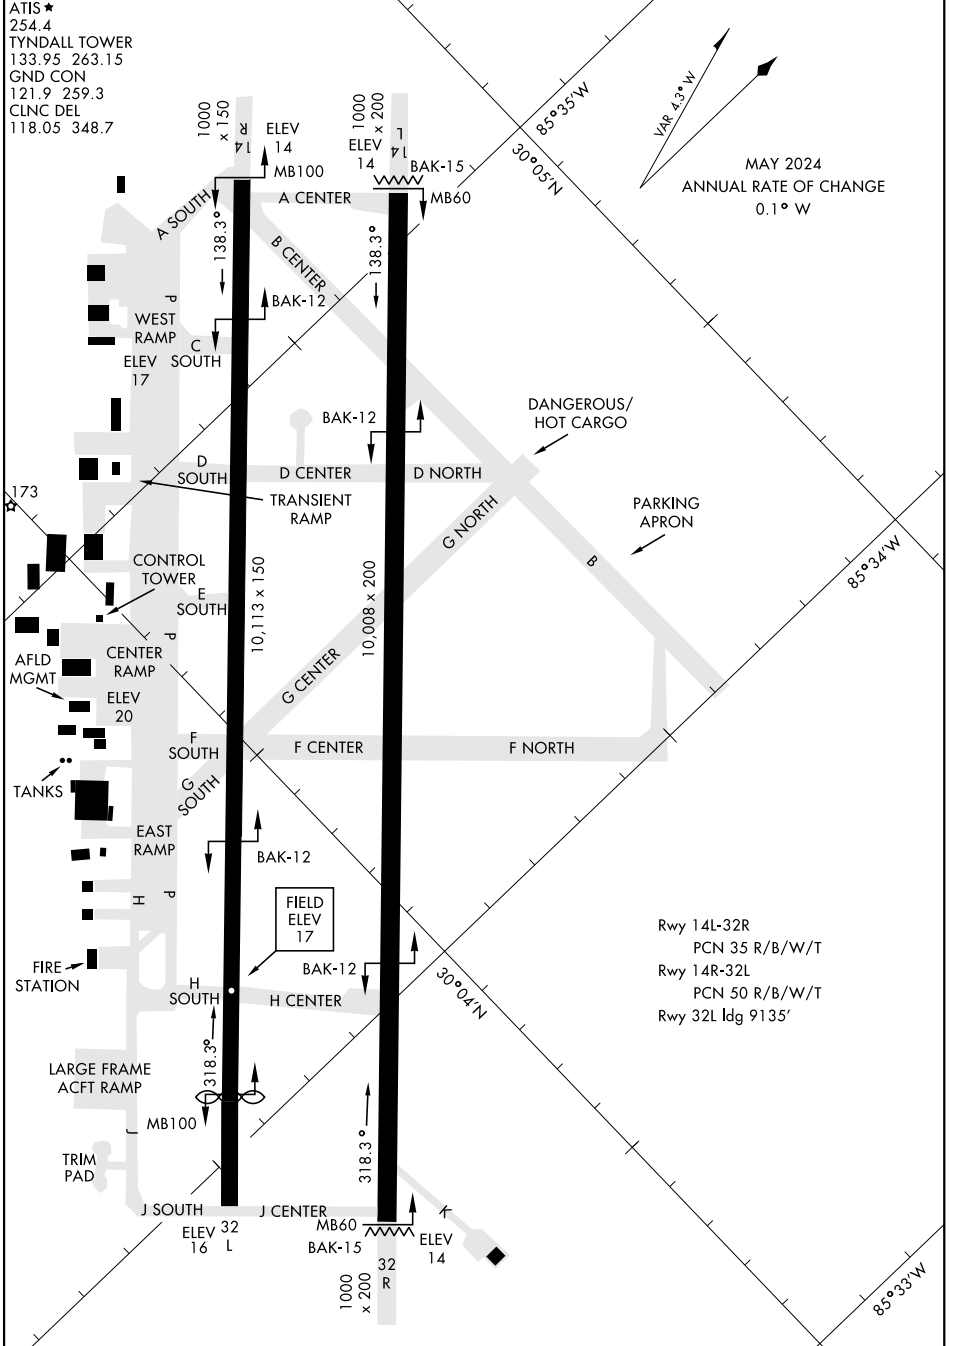

# AIRPORT DIAGRAM

[USAF]

TYNDALL AFB (KPAM)

PANAMA CITY, FLORIDA

ATIS ★  
 254.4  
 TYNDALL TOWER  
 133.95 263.15  
 GND CON  
 121.9 259.3  
 CLNC DEL  
 118.05 348.7

MAY 2024  
 ANNUAL RATE OF CHANGE  
 0.1° W

SE-3, 31 OCT 2024 to 28 NOV 2024

SE-3, 31 OCT 2024 to 28 NOV 2024

# AIRPORT DIAGRAM

PANAMA CITY, FLORIDA

TYNDALL AFB (KPAM)