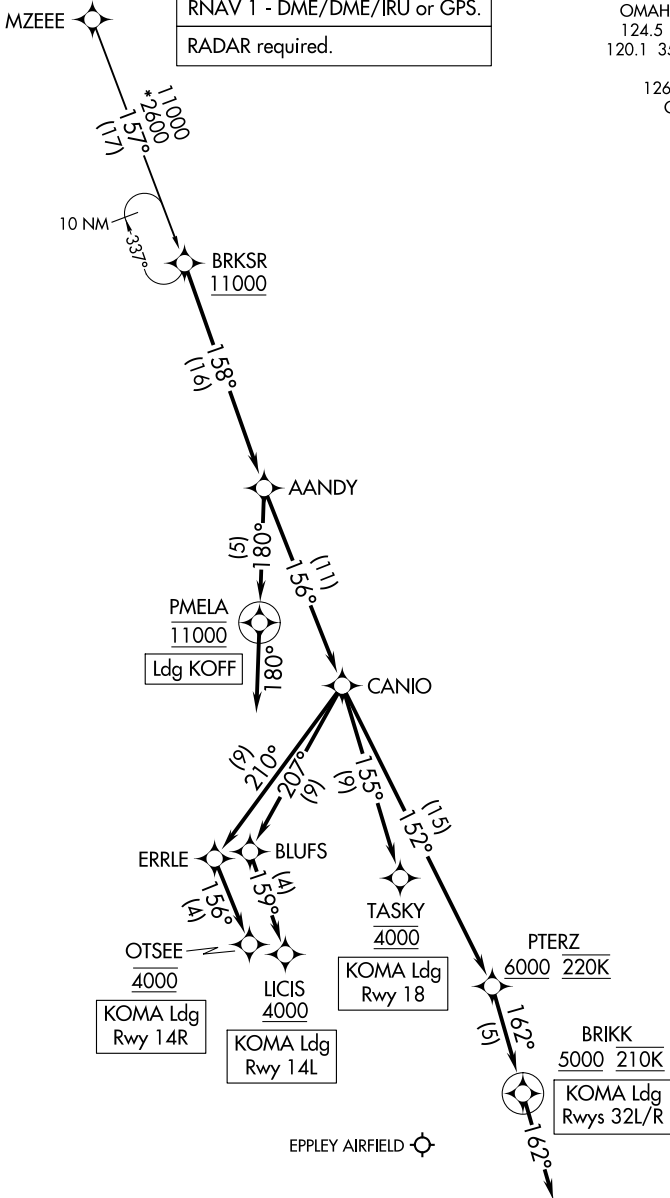

AANDY TWO ARRIVAL (RNAV)

AL-304 (FAA)

OMAHA, NEBRASKA

RNAV 1 - DME/DME/IRU or GPS.
RADAR required.

OMAHA APP CON
 124.5 263.0 EAST
 120.1 354.05 WEST
 KOFF ATIS
 126.025 273.5
 OMA D-ATIS
 120.4

NC-2, 05 SEP 2024 to 03 OCT 2024

NC-2, 05 SEP 2024 to 03 OCT 2024

(NARRATIVE ON FOLLOWING PAGE)

© OFFUTT AFB

NOTE: Chart not to scale.

AANDY TWO ARRIVAL (RNAV)

OMAHA, NEBRASKA