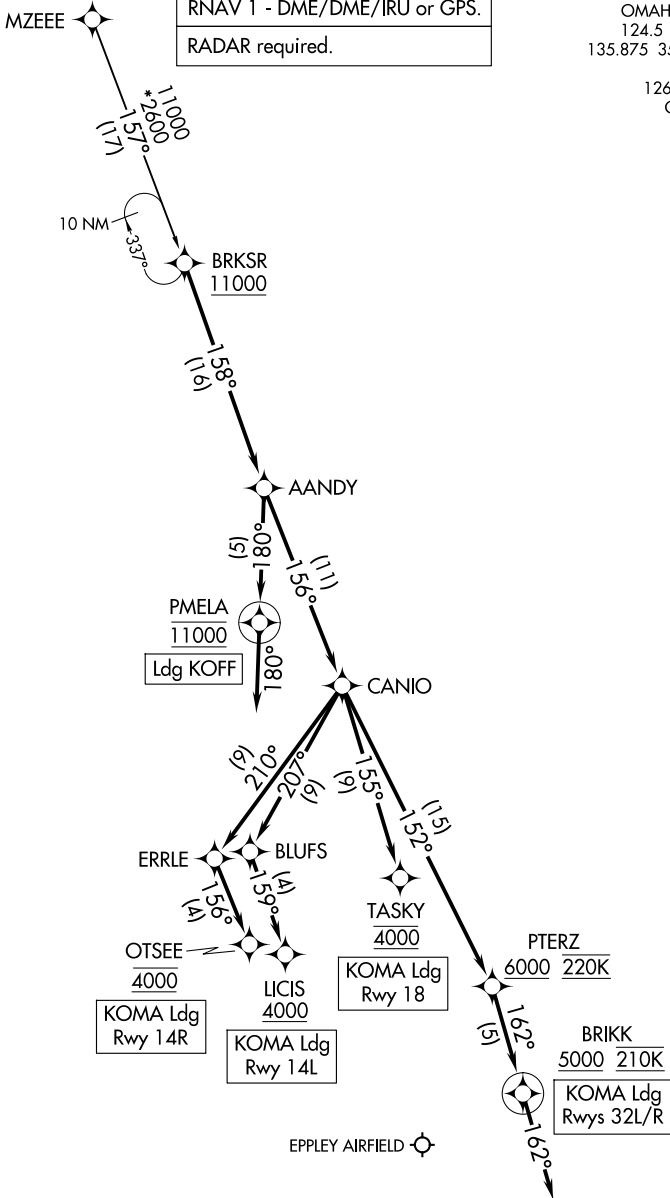

(BRKSR.AANDY2) 24361

# AANDY TWO ARRIVAL (RNAV)

AL-304 (FAA)

OMAHA, NEBRASKA

RNAV 1 - DME/DME/IRU or GPS.
RADAR required.

OMAHA APP CON  
 124.5 263.0 EAST  
 135.875 354.05 WEST  
 KOFF ATIS  
 126.025 273.5  
 OMA D-ATIS  
 120.4

# AANDY TWO ARRIVAL (RNAV)

OMAHA, NEBRASKA

(BRKSR.AANDY2) 03NOV22

NC-2, 17 APR 2025 to 15 MAY 2025

NC-2, 17 APR 2025 to 15 MAY 2025