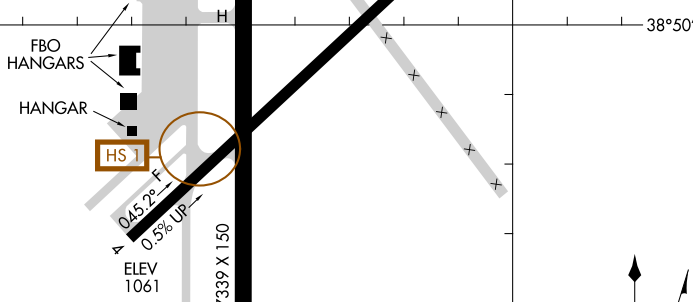

AIRPORT DIAGRAM

AL-302 (FAA)

NEW CENTURY AIRCENTER (IXD)

OLATHE, KANSAS

ASOS
135.325
NEW CENTURY TOWER ★
133.0
GND CON
124.3

△ 1200

RWY 04-22
PCN 16 F/C/Y/U
S-47, D-55
RWY 18-36
PCN 28 F/C/X/U
S-75, D-175, 2D-350

CAUTION: BE ALERT TO RUNWAY CROSSING CLEARANCES.
READBACK OF ALL RUNWAY HOLDING INSTRUCTIONS IS REQUIRED.

94°54'W

94°53'W

AIRPORT DIAGRAM

NEW CENTURY AIRCENTER (IXD)

OLATHE, KANSAS

NC-2, 03 OCT 2024 to 31 OCT 2024