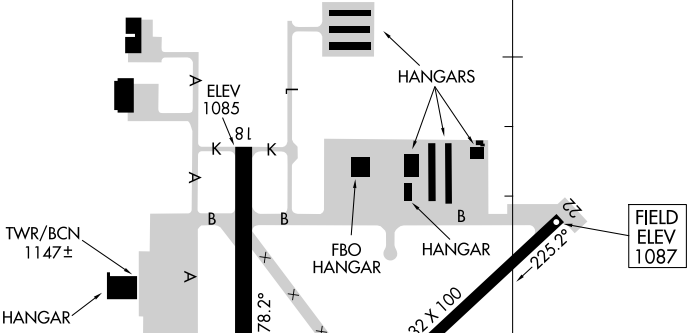

AIRPORT DIAGRAM

AL-302 (FAA)

NEW CENTURY AIRCENTER (IXD)

OLATHE, KANSAS

ASOS
135.325
NEW CENTURY TOWER ★
133.0
GND CON
124.3

△ 1200

RWY 04-22
PCN 16 F/C/Y/U
S-47, D-55
RWY 18-36
PCN 28 F/C/X/U
S-75, D-175, 2D-350

CAUTION: BE ALERT TO RUNWAY CROSSING CLEARANCES.
READBACK OF ALL RUNWAY HOLDING INSTRUCTIONS IS REQUIRED.

94°54'W

94°53'W

AIRPORT DIAGRAM

NEW CENTURY AIRCENTER (IXD)

OLATHE, KANSAS

NC-2, 03 OCT 2024 to 31 OCT 2024