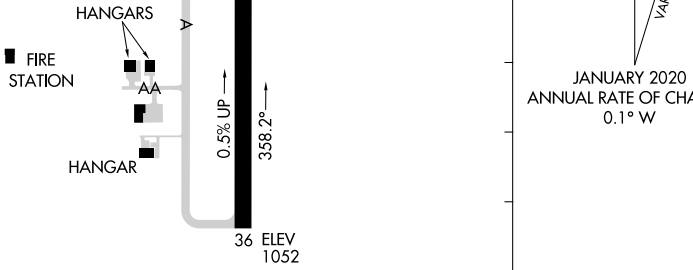

AIRPORT DIAGRAM

AL-302 (FAA)

NEW CENTURY AIRCENTER (IXD)

OLATHE, KANSAS

ASOS
135.325
NEW CENTURY TOWER ★
133.0
GND CON
124.3

△ 1200

RWY 04-22
PCN 16 F/C/Y/U
S-47, D-55
RWY 18-36
PCN 28 F/C/X/U
S-75, D-175, 2D-350

CAUTION: BE ALERT TO RUNWAY CROSSING CLEARANCES.
READBACK OF ALL RUNWAY HOLDING INSTRUCTIONS IS REQUIRED.

94°54'W

94°53'W

AIRPORT DIAGRAM

NEW CENTURY AIRCENTER (IXD)

OLATHE, KANSAS

NC-2, 03 OCT 2024 to 31 OCT 2024