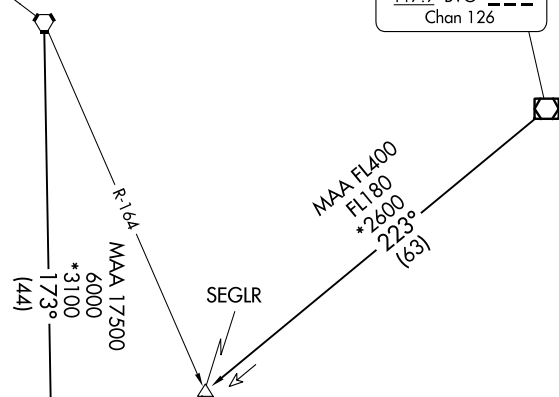

# GULLI THREE ARRIVAL

OKLAHOMA CITY, OKLAHOMA

OKC APP CON  
 124.2 336.4  
 KTIK ATIS\*  
 270.1  
 OKC D-ATIS  
 125.85  
 PWA ATIS  
 128.725

**PIONEER**  
 113.2 PER  
 Chan 79

**BARTLESVILLE**  
 117.9 BVO  
 Chan 126

**OKMULGEE**  
 114.9 OKM  
 Chan 96

NOTE: RADAR required.

(CONTINUED ON FOLLOWING PAGE)

NOTE: Chart not to scale.

SC-1, 08 AUG 2024 to 05 SEP 2024

SC-1, 08 AUG 2024 to 05 SEP 2024