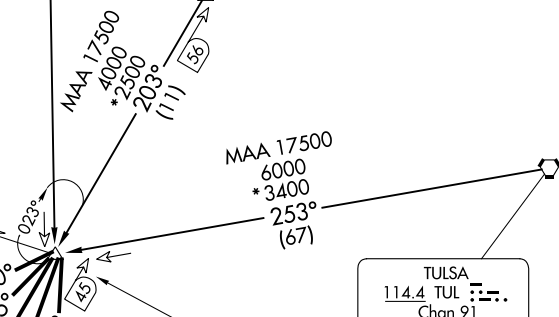

GULLI #6000
Ldg all airports
#4000 for BARTLESVILLE Transition.

TULSA
114.4 TUL
Chan 91