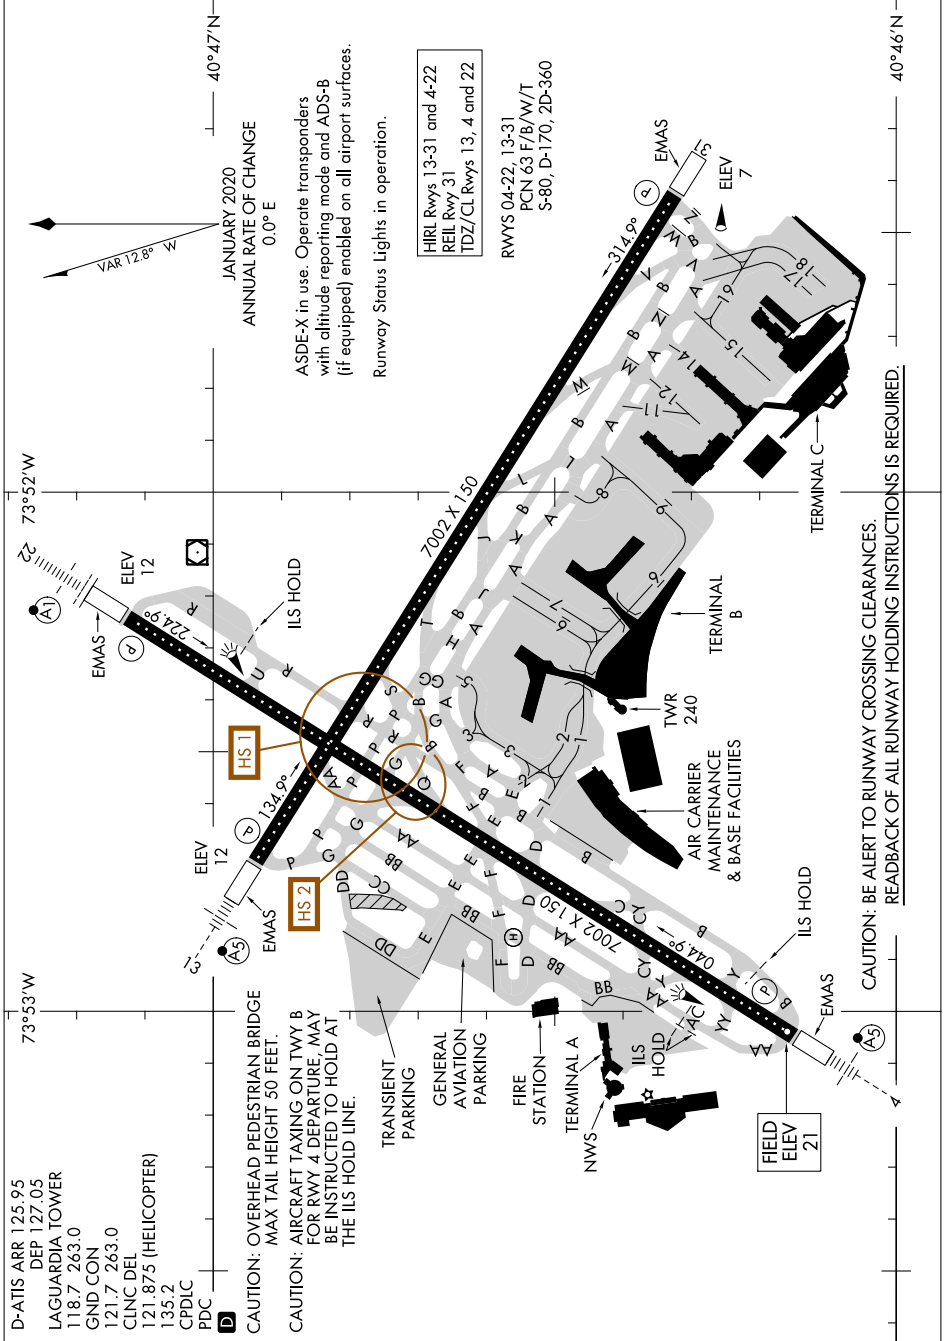

AIRPORT DIAGRAM

AL-289 (FAA)

LAGUARDIA (L.G.A.)
NEW YORK, NEW YORK

NE-2, 03 OCT 2024 to 31 OCT 2024

CAUTION: BE ALERT TO RUNWAY CROSSING CLEARANCES.
READBACK OF ALL RUNWAY HOLDING INSTRUCTIONS IS REQUIRED.

NE-2, 03 OCT 2024 to 31 OCT 2024

AIRPORT DIAGRAM

NEW YORK, NEW YORK
LAGUARDIA (L.G.A.)