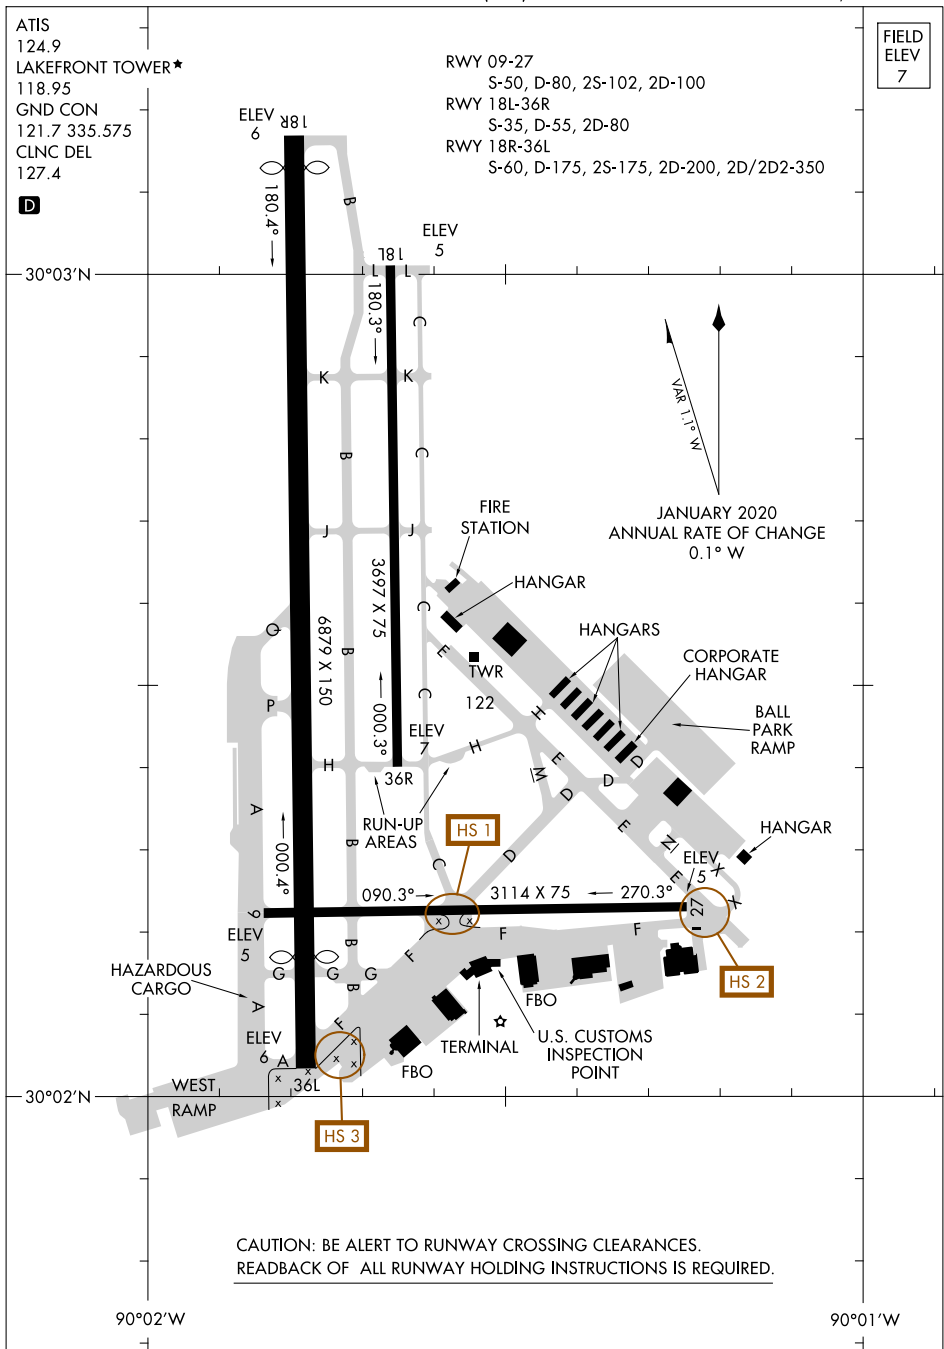

24081

# AIRPORT DIAGRAM

AL-288 (FAA)

LAKEFRONT (NEW)  
NEW ORLEANS, LOUISIANA

ATIS  
124.9  
LAKEFRONT TOWER\*  
118.95  
GND CON  
121.7 335.575  
CLNC DEL  
127.4

RWY 09-27  
S-50, D-80, 2S-102, 2D-100  
RWY 18L-36R  
S-35, D-55, 2D-80  
RWY 18R-36L  
S-60, D-175, 2S-175, 2D-200, 2D/2D2-350

FIELD  
ELEV  
7

SC-4, 05 SEP 2024 to 03 OCT 2024

SC-4, 05 SEP 2024 to 03 OCT 2024

CAUTION: BE ALERT TO RUNWAY CROSSING CLEARANCES.  
READBACK OF ALL RUNWAY HOLDING INSTRUCTIONS IS REQUIRED.

# AIRPORT DIAGRAM

24081

NEW ORLEANS, LOUISIANA  
LAKEFRONT (NEW)