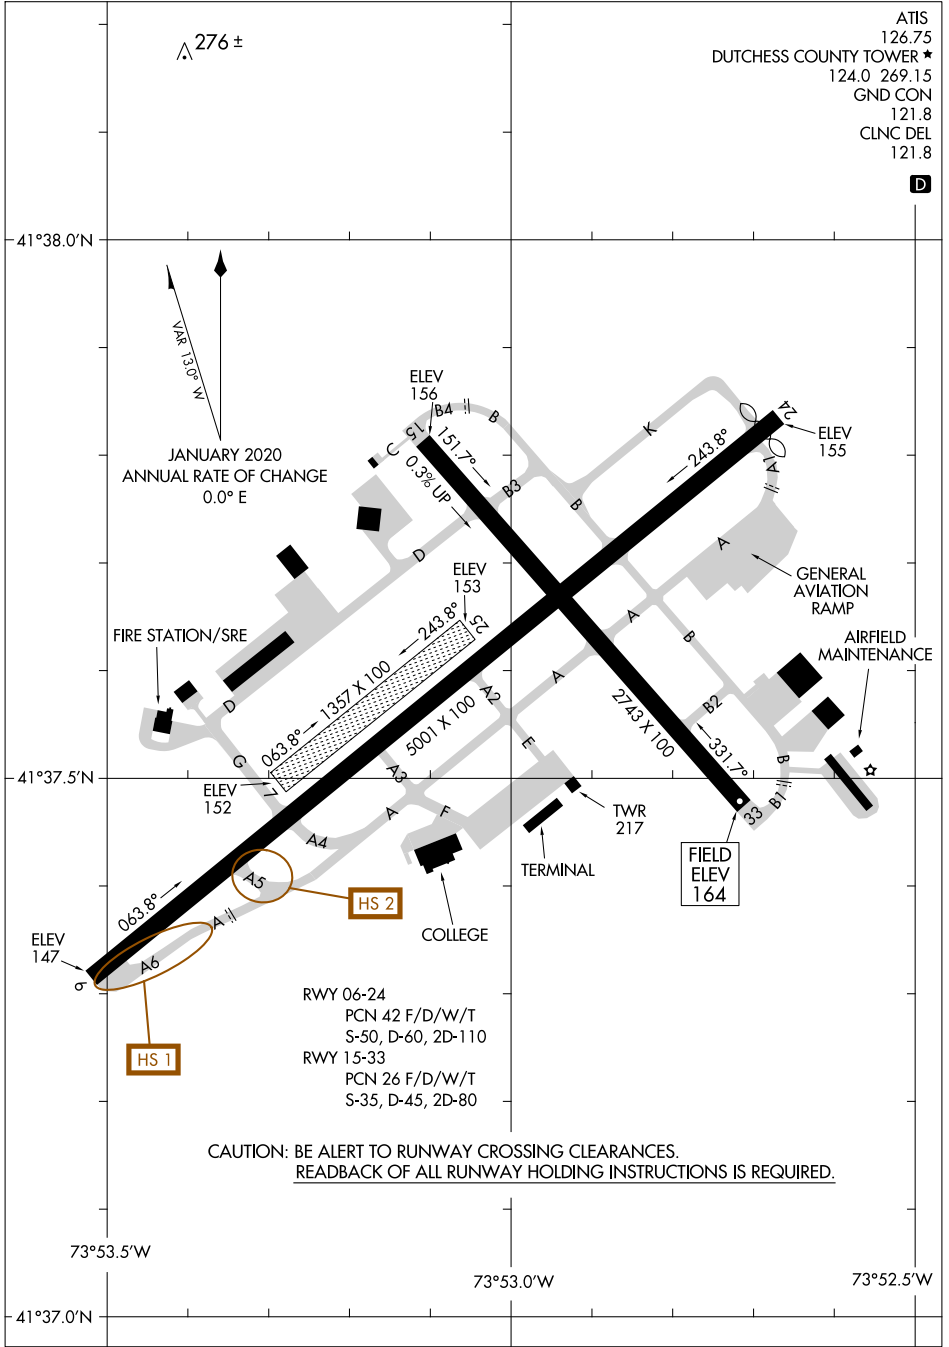

22307

AIRPORT DIAGRAM

AL-286 (FAA)

HUDSON VALLEY RGNL (POU)
POUGHKEEPSIE, NEW YORK

ATIS 126.75
 DUTCHESS COUNTY TOWER ★ 124.0 269.15
 GND CON 121.8
 CLNC DEL 121.8

D

NE-2, 05 SEP 2024 to 03 OCT 2024

NE-2, 05 SEP 2024 to 03 OCT 2024

AIRPORT DIAGRAM

22307

POUGHKEEPSIE, NEW YORK
HUDSON VALLEY RGNL (POU)