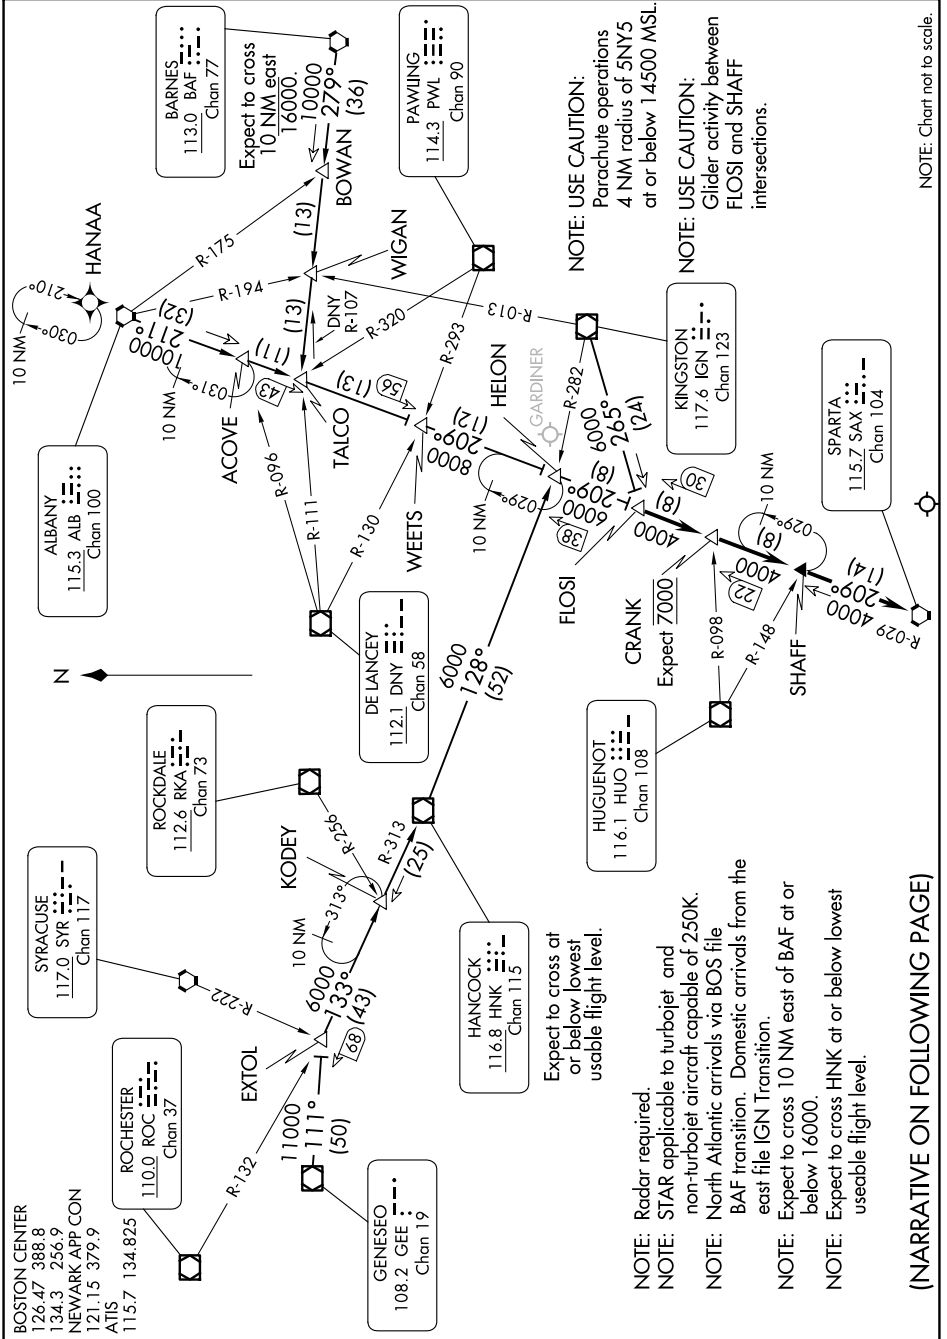

SHAFF SEVEN ARRIVAL

AL-285 (FAA)

NEWARK LIBERTY INTL (EWR)
NEWARK, NEW JERSEY

NE-2, 16 APR 2026 to 14 MAY 2026

NOTE: Chart not to scale.

NE-2, 16 APR 2026 to 14 MAY 2026

(NARRATIVE ON FOLLOWING PAGE)