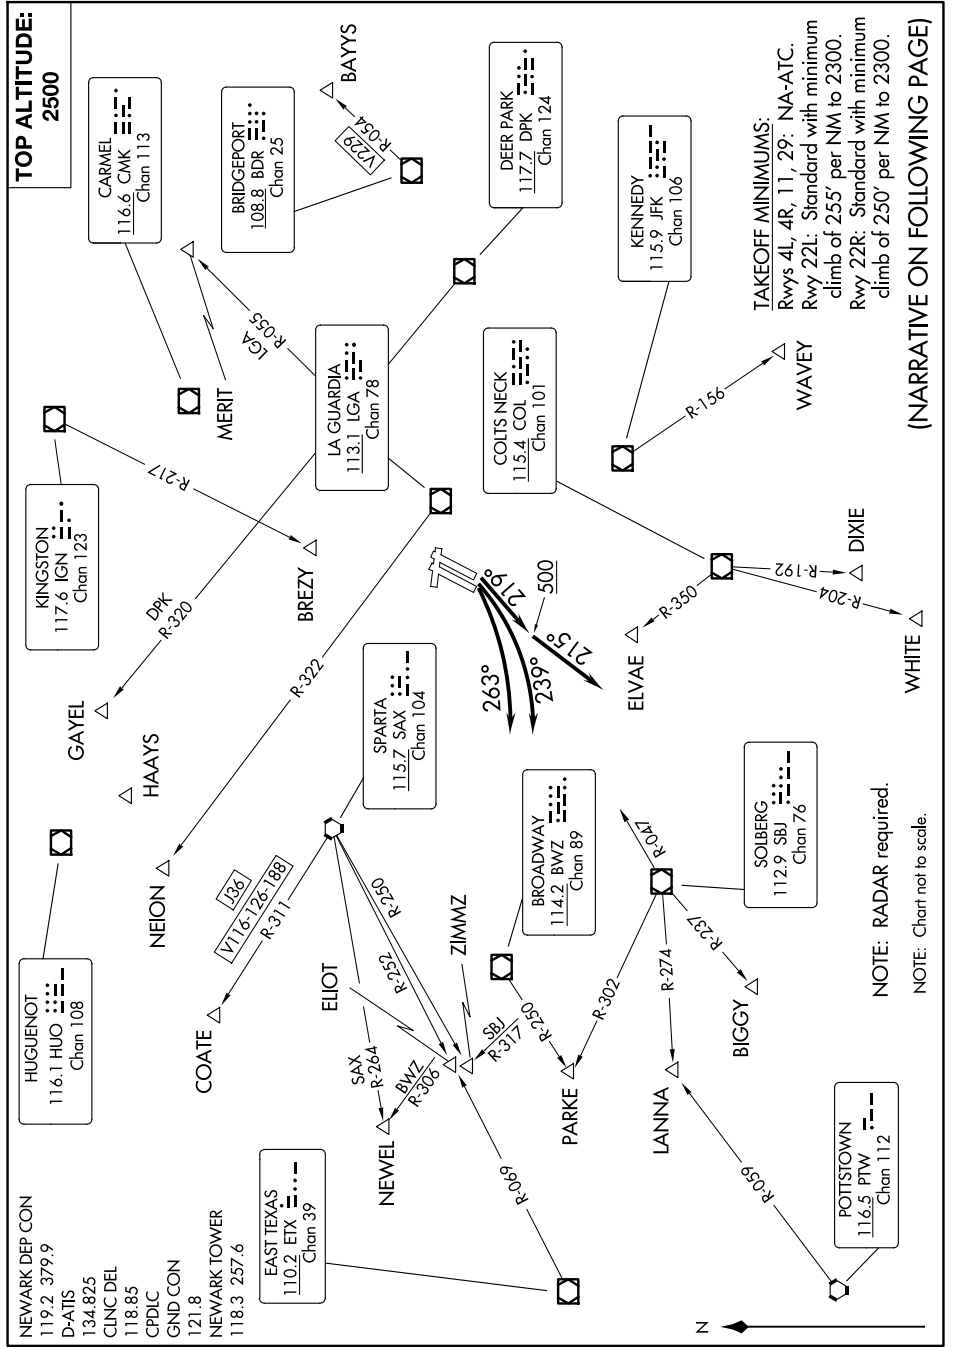

LIBERTY FIVE DEPARTURE

AL-285 (FAA)

NEWARK LIBERTY INTL (EWR)
NEWARK, NEW JERSEY

NE-2, 16 APR 2026 to 14 MAY 2026

LIBERTY FIVE DEPARTURE

NEWARK, NEW JERSEY
NEWARK LIBERTY INTL (EWR)

TOP ALTITUDE:
2500

TAKEOFF MINIMUMS:
Rwys 4L, 4R, 11, 29: NA-ATC.
Rwy 22L: Standard with minimum climb of 255' per NM to 2300.
Rwy 22R: Standard with minimum climb of 250' per NM to 2300.

(NARRATIVE ON FOLLOWING PAGE)

NOTE: RADAR required.

NOTE: Chart not to scale.

NE-2, 16 APR 2026 to 14 MAY 2026