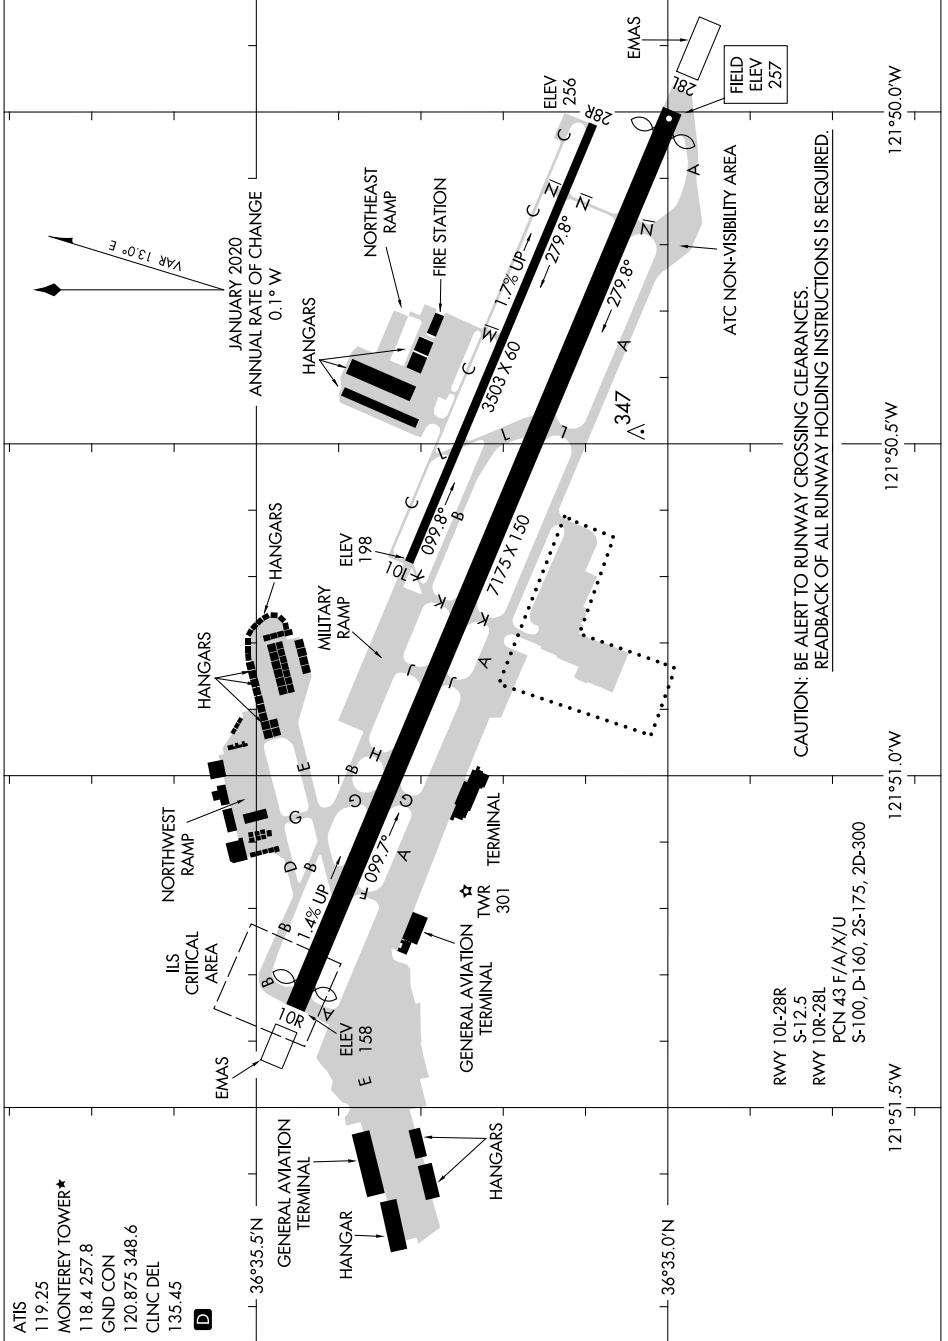

24025

AIRPORT DIAGRAM

AL-271 (FAA)

MONTEREY RGNL (MR Y)
MONTEREY, CALIFORNIA

SW-2, 03 OCT 2024 to 31 OCT 2024

AIRPORT DIAGRAM

24025

MONTEREY, CALIFORNIA
MONTEREY RGNL (MR Y)

SW-2, 03 OCT 2024 to 31 OCT 2024