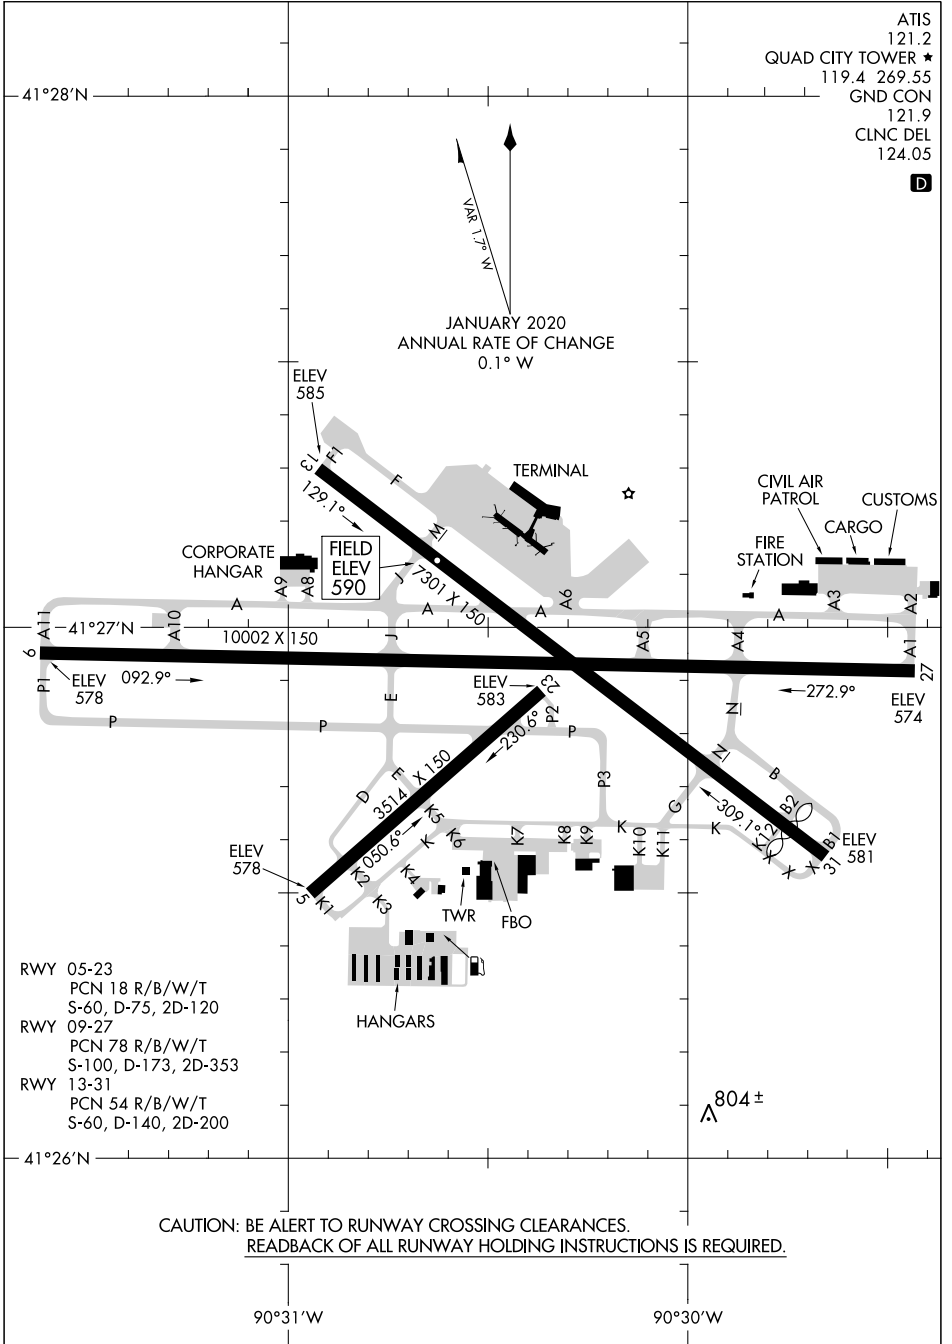

# AIRPORT DIAGRAM

AL-269 (FAA)

QUAD CITIES INTL (MLI)  
MOLINE, ILLINOIS

EC-3, 03 OCT 2024 to 31 OCT 2024

EC-3, 03 OCT 2024 to 31 OCT 2024

# AIRPORT DIAGRAM

MOLINE, ILLINOIS  
QUAD CITIES INTL (MLI)