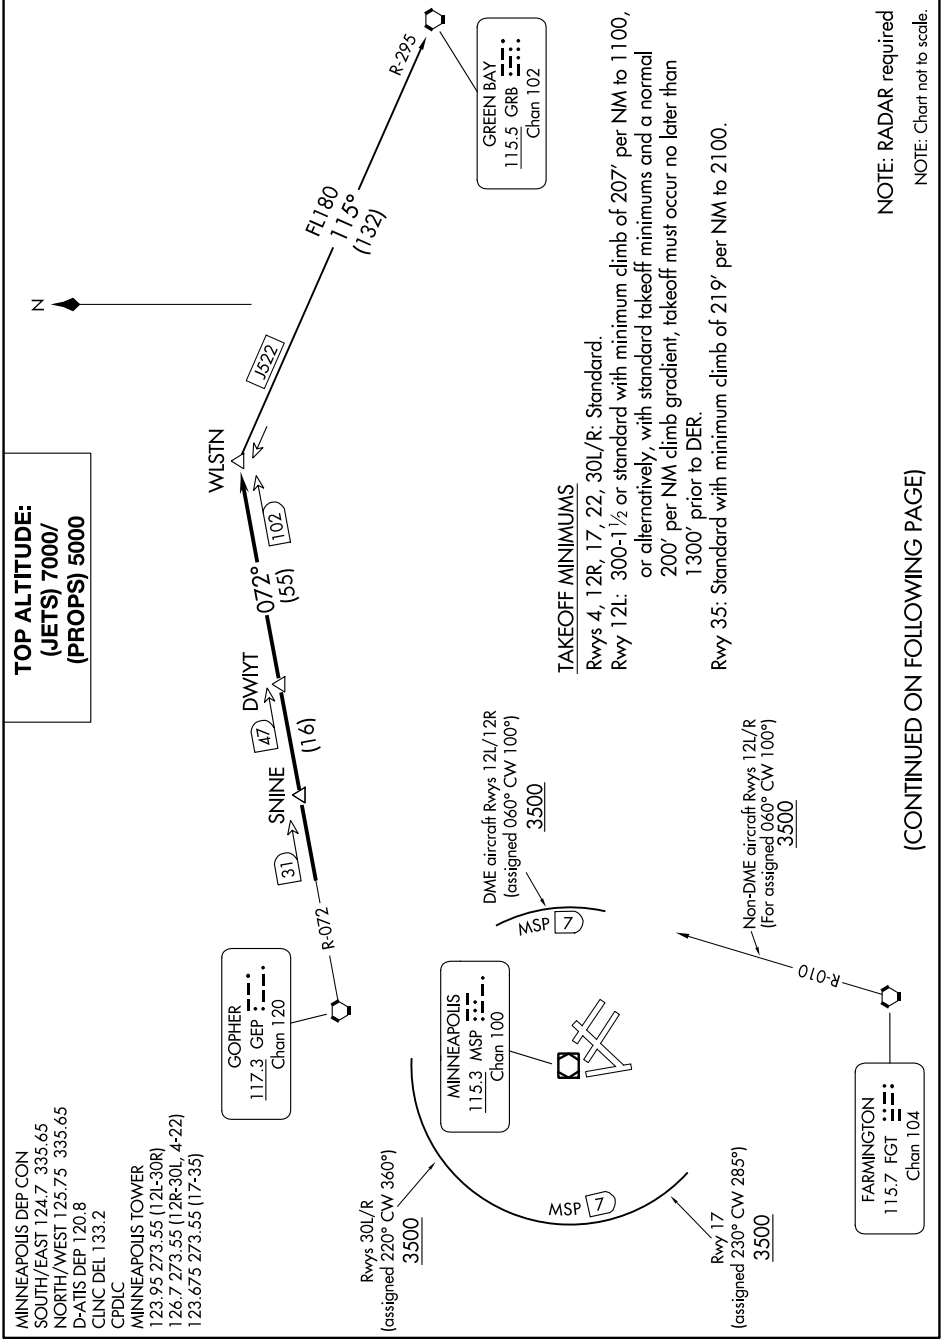

# WLSTN SEVEN DEPARTURE

NC-1, 31 OCT 2024 to 28 NOV 2024

**TOP ALTITUDE:  
(JETS) 7000/  
(PROPS) 5000**

MINNEAPOLIS DEP CON  
 SOUTH/EAST 124.7 335.65  
 NORTH/WEST 125.75 335.65  
 D-ATIS DEP 120.8  
 CLNC DEL 133.2  
 CPDLC

MINNEAPOLIS TOWER  
 123.95 273.55 (12L-30R)  
 126.7 273.55 (12R-30L, 4-22)  
 123.675 273.55 (17-35)

**GOPHER**  
 117.3 GEP  
 Chan 120

**MINNEAPOLIS**  
 115.3 MSP  
 Chan 100

**FARMINGTON**  
 115.7 FGT  
 Chan 104

**GREEN BAY**  
 115.5 GRB  
 Chan 102

# WLSTN SEVEN DEPARTURE

(CONTINUED ON FOLLOWING PAGE)

NOTE: RADAR required  
NOTE: Chart not to scale.

NC-1, 31 OCT 2024 to 28 NOV 2024