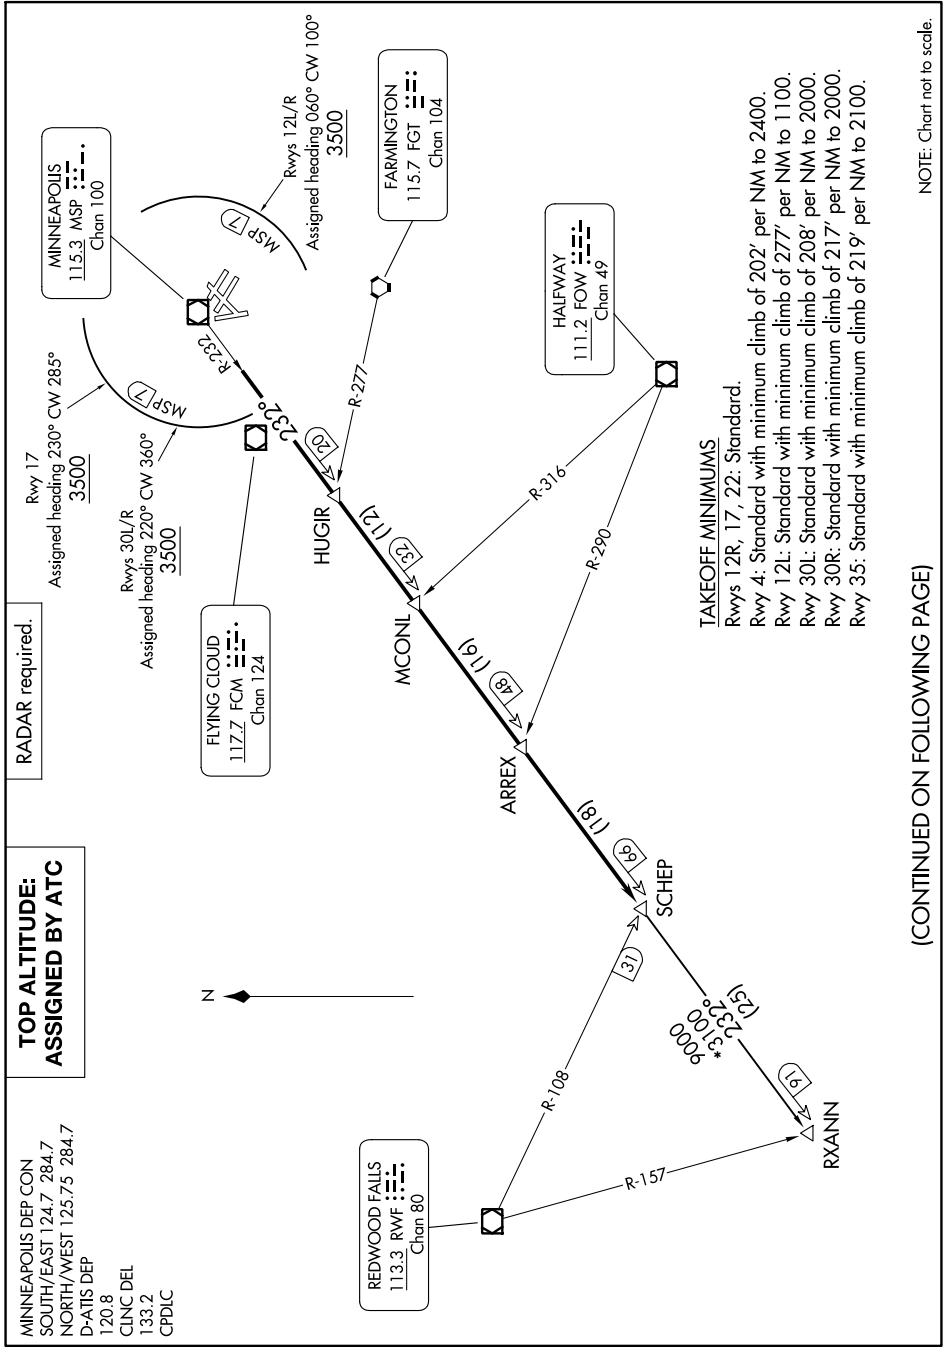

SCHEP ONE DEPARTURE

NC-1, 31 OCT 2024 to 28 NOV 2024

NOTE: Chart not to scale.

(CONTINUED ON FOLLOWING PAGE)

NC-1, 31 OCT 2024 to 28 NOV 2024

SCHEP ONE DEPARTURE