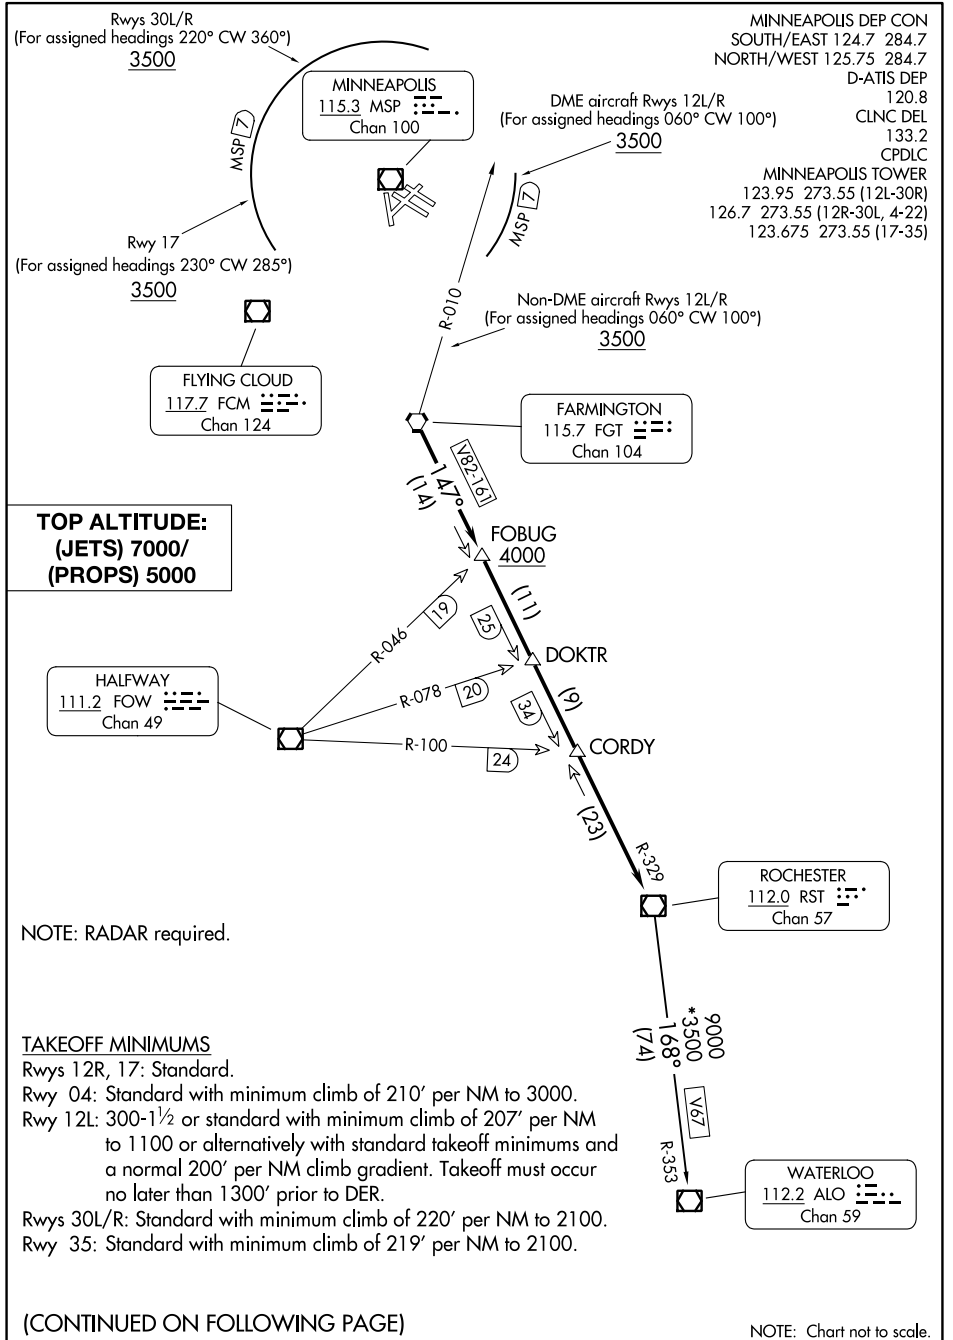

(RST1 .RST) 23334

MINNEAPOLIS-ST PAUL INTL/WOLD-CHAMBERLAIN (MSP)

# ROCHESTER ONE DEPARTURE

AL-264 (FAA)

MINNEAPOLIS, MINNESOTA

NC-1, 03 OCT 2024 to 31 OCT 2024

NC-1, 03 OCT 2024 to 31 OCT 2024

# ROCHESTER ONE DEPARTURE

(RST1 .RST) 13SEP18

MINNEAPOLIS, MINNESOTA

MINNEAPOLIS-ST PAUL INTL/WOLD-CHAMBERLAIN (MSP)