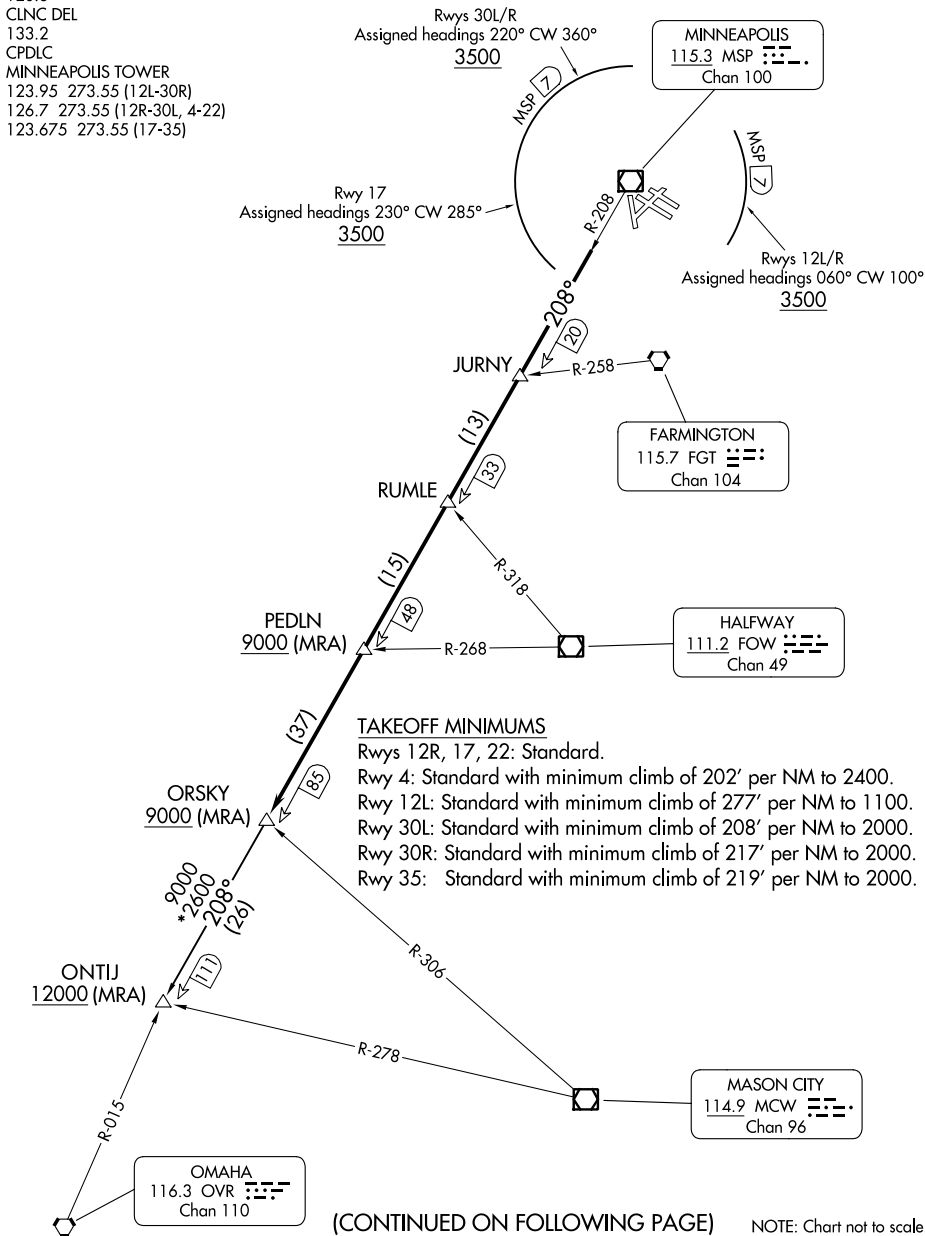

(ORSKY3.ORSKY) 23334
ORSKY THREE DEPARTURE

MINNEAPOLIS-ST PAUL INTL/WOLD-CHAMBERLAIN (MSP)
 AL-264 (FAA) MINNEAPOLIS, MINNESOTA

MINNEAPOLIS DEP CON
 SOUTH/EAST 124.7 284.7
 NORTH/WEST 125.75 284.7
 D-ATIS DEP
 120.8
 CLNC DEL
 133.2
 CPDLC
 MINNEAPOLIS TOWER
 123.95 273.55 (12L-30R)
 126.7 273.55 (12R-30L, 4-22)
 123.675 273.55 (17-35)

RADAR required.

**TOP ALTITUDE:
 ASSIGNED BY ATC**

NC-1, 31 OCT 2024 to 28 NOV 2024

NC-1, 31 OCT 2024 to 28 NOV 2024

(CONTINUED ON FOLLOWING PAGE)

NOTE: Chart not to scale.

(ORSKY3.ORSKY) 08SEP22
ORSKY THREE DEPARTURE

MINNEAPOLIS, MINNESOTA
 MINNEAPOLIS-ST PAUL INTL/WOLD-CHAMBERLAIN (MSP)