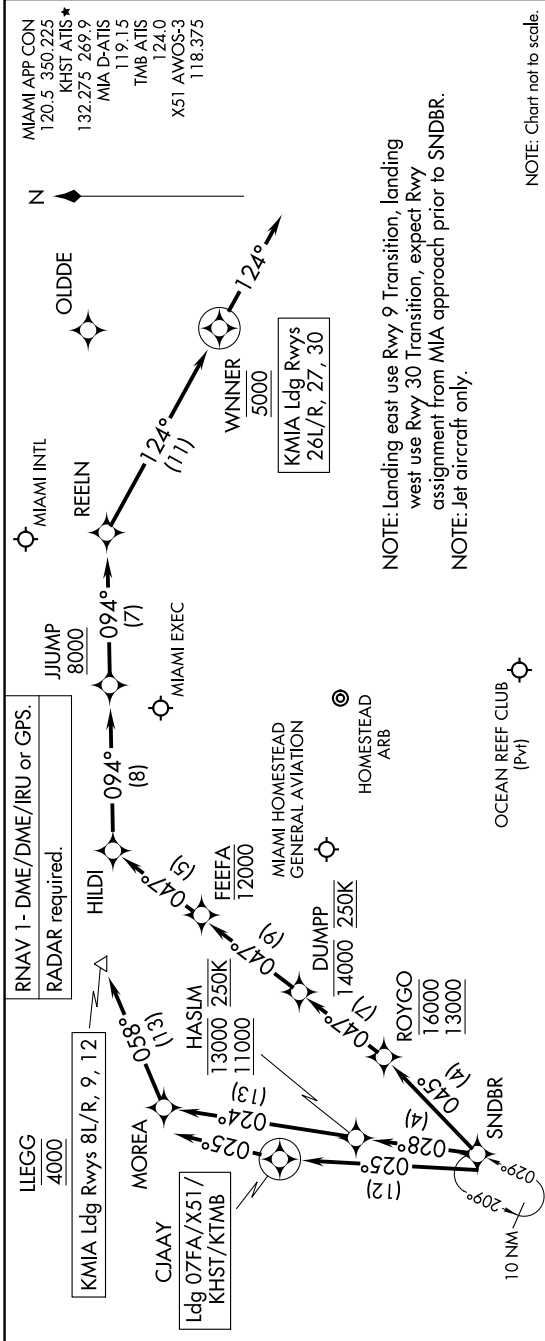

SNDBR THREE ARRIVAL (RNAV) Arrival Routes

MIAMI, FLORIDA

SE-3, 03 OCT 2024 to 31 OCT 2024

NOTE: Chart not to scale.

ARRIVAL ROUTE DESCRIPTION

LANDING KMKIA RUNWAYS 8L/R, 9, 12: From SNDBR on track 028° to cross HASIM between 11000 and 13000 and at 250K, then on track 024° to MOREA, then on track 058° to cross LILEGG at 4000. Expect ILS or RNAV Rwy 9 approach or RADAR vectors to final approach course.

LANDING KMKIA RUNWAYS 26L/R, 27, 30: From SNDBR on track 045° to cross ROYGO between 13000 and 16000, then on track 047° to cross DUMPP at or below 14000 and at 250K, then on track 047° to cross FEFFA at or below 12000, then on track 047° to HILDI, then on track 094° to cross JUJUMP at or above 8000, then on track 094° to REELN, then on track 124° to cross WINNER at 5000, then on track 124°. Expect RADAR vectors to final approach course.

LANDING 07FA/X51/KHST/KTMB: From SNDBR on track 025° to CJAAY, then on track 025°. Expect RADAR vectors to final approach course.

SE-3, 03 OCT 2024 to 31 OCT 2024

SNDBR THREE ARRIVAL (RNAV) Arrival Routes