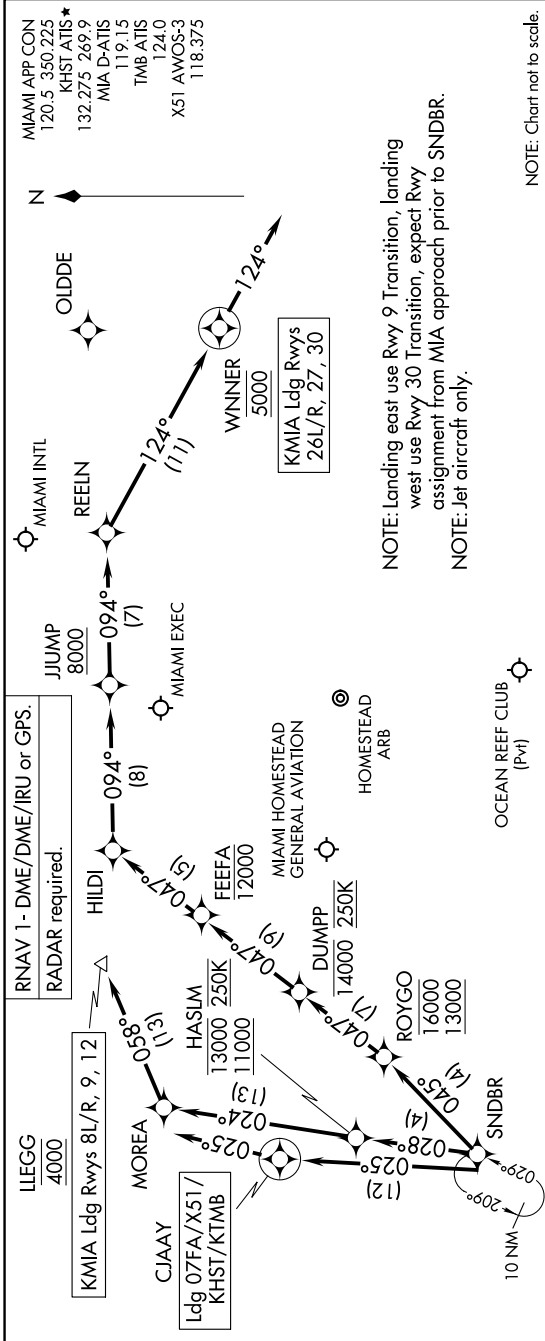

SNDBR THREE ARRIVAL (RNAV) Arrival Routes

MIAMI, FLORIDA

SE-3, 31 OCT 2024 to 28 NOV 2024

ARRIVAL ROUTE DESCRIPTION

LANDING KMIA RUNWAYS 8L/R, 9, 12: From SNDBR on track 028° to cross HASIM between 11000 and 13000 and at 250K, then on track 024° to MOREA, then on track 058° to cross LLEGG at 4000. Expect ILS or RNAV Rwy 9 approach or RADAR vectors to final approach course.

LANDING KMIA RUNWAYS 26L/R, 27, 30: From SNDBR on track 045° to cross ROYGO between 13000 and 16000, then on track 047° to cross DUMPP at or below 14000 and at 250K, then on track 047° to cross FEFFA at or below 12000, then on track 047° to HILDI, then on track 094° to cross JUJUMP at or above 8000, then on track 094° to REELN, then on track 124° to cross WNNER at 5000, then on track 124°. Expect RADAR vectors to final approach course.

LANDING 07FA/X51/KHST/KTMB: From SNDBR on track 025° to CJAAY, then on track 025°. Expect RADAR vectors to final approach course.

SE-3, 31 OCT 2024 to 28 NOV 2024

SNDBR THREE ARRIVAL (RNAV) Arrival Routes