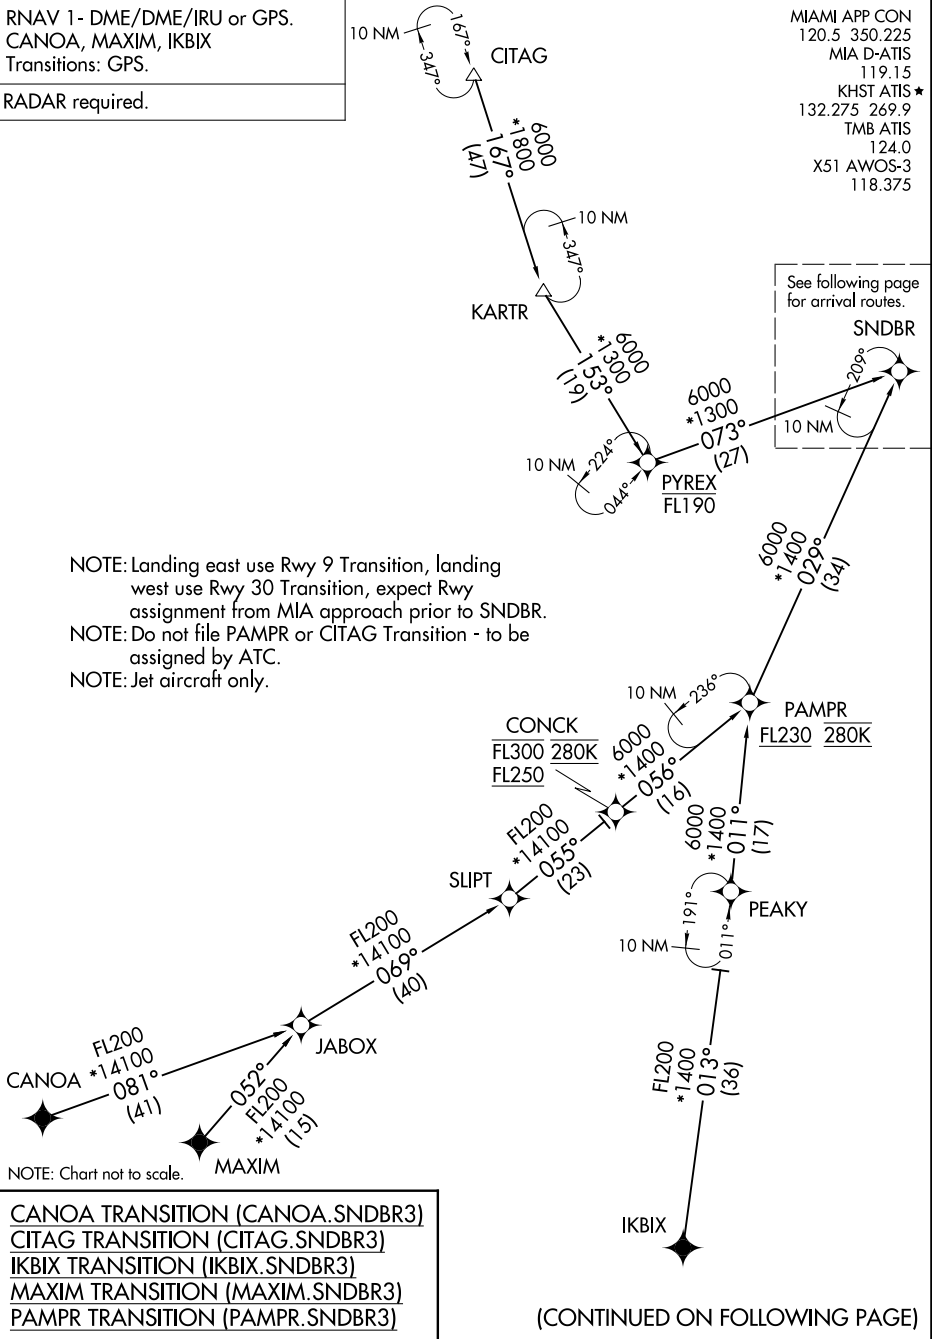

SNDBR THREE ARRIVAL (RNAV) Transition Routes

MIAMI, FLORIDA

RNAV 1 - DME/DME/IRU or GPS.
CANOA, MAXIM, IKBIX
Transitions: GPS.

RADAR required.

MIAMI APP CON
120.5 350.225
MIA D-ATIS
119.15
KHST ATIS *
132.275 269.9
TMB ATIS
124.0
X51 AWOS-3
118.375

SE-3, 03 OCT 2024 to 31 OCT 2024

SE-3, 03 OCT 2024 to 31 OCT 2024

SNDBR THREE ARRIVAL (RNAV) Transition Routes

MIAMI, FLORIDA