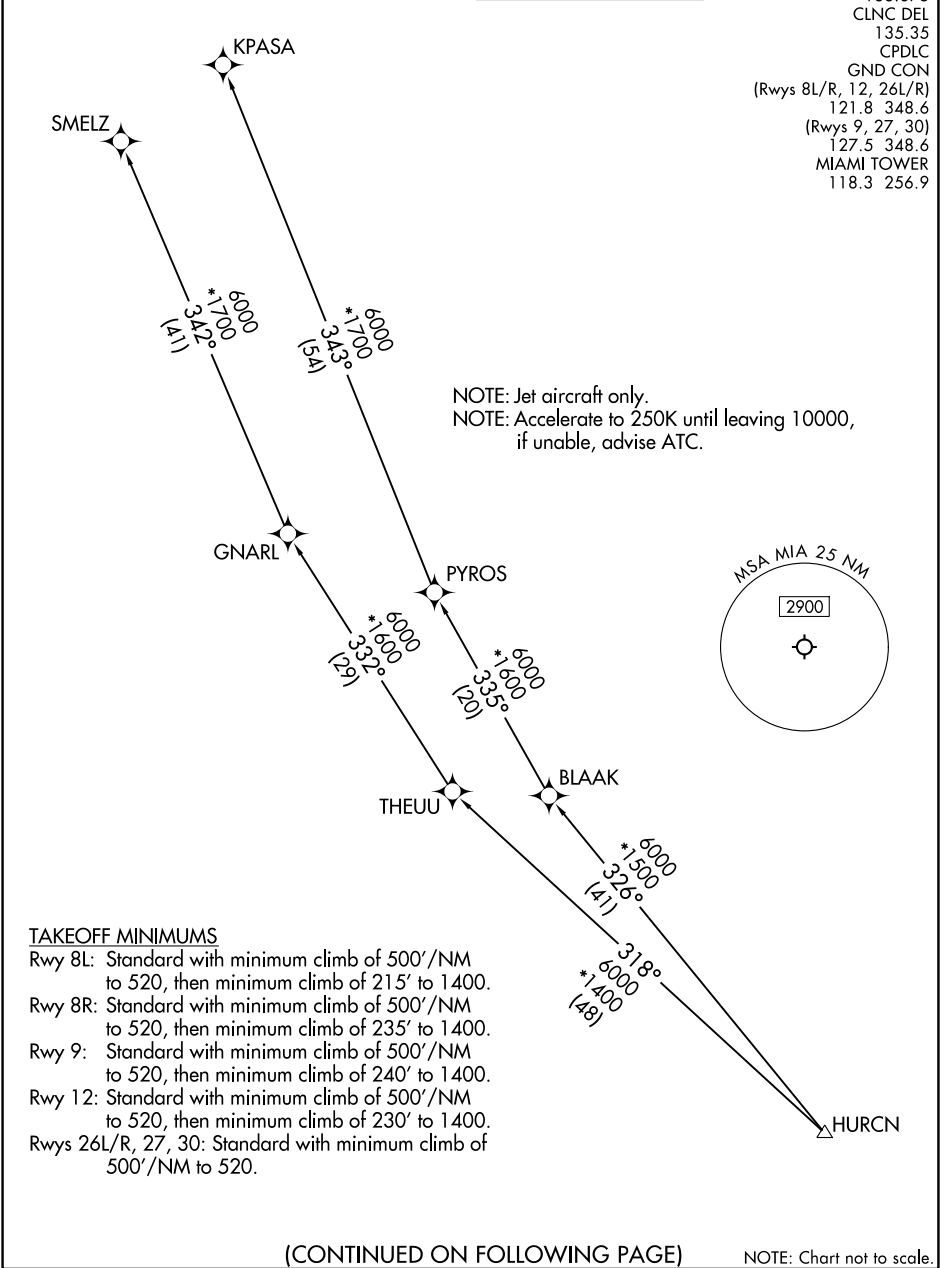

(HURCN4.HURCN) 24081

AL-257 (FAA)

MIAMI INTL (MIA)
MIAMI, FLORIDA

HURCN FOUR DEPARTURE (RNAV) Transition Routes

RNAV-1 DME/DME/IRU or GPS.
RADAR required.

TOP ALTITUDE: 5000

MIAMI DEP CON
119.45 290.325
D-ATIS
133.675
CLNC DEL
135.35
CPDLC
GND CON
(Rwys 8L/R, 12, 26L/R)
121.8 348.6
(Rwys 9, 27, 30)
127.5 348.6
MIAMI TOWER
118.3 256.9

SE-3, 03 OCT 2024 to 31 OCT 2024

SE-3, 03 OCT 2024 to 31 OCT 2024

(CONTINUED ON FOLLOWING PAGE)

NOTE: Chart not to scale.

HURCN FOUR DEPARTURE (RNAV) Transition Routes (HURCN4.HURCN) 21MAR24

MIAMI, FLORIDA
MIAMI INTL (MIA)