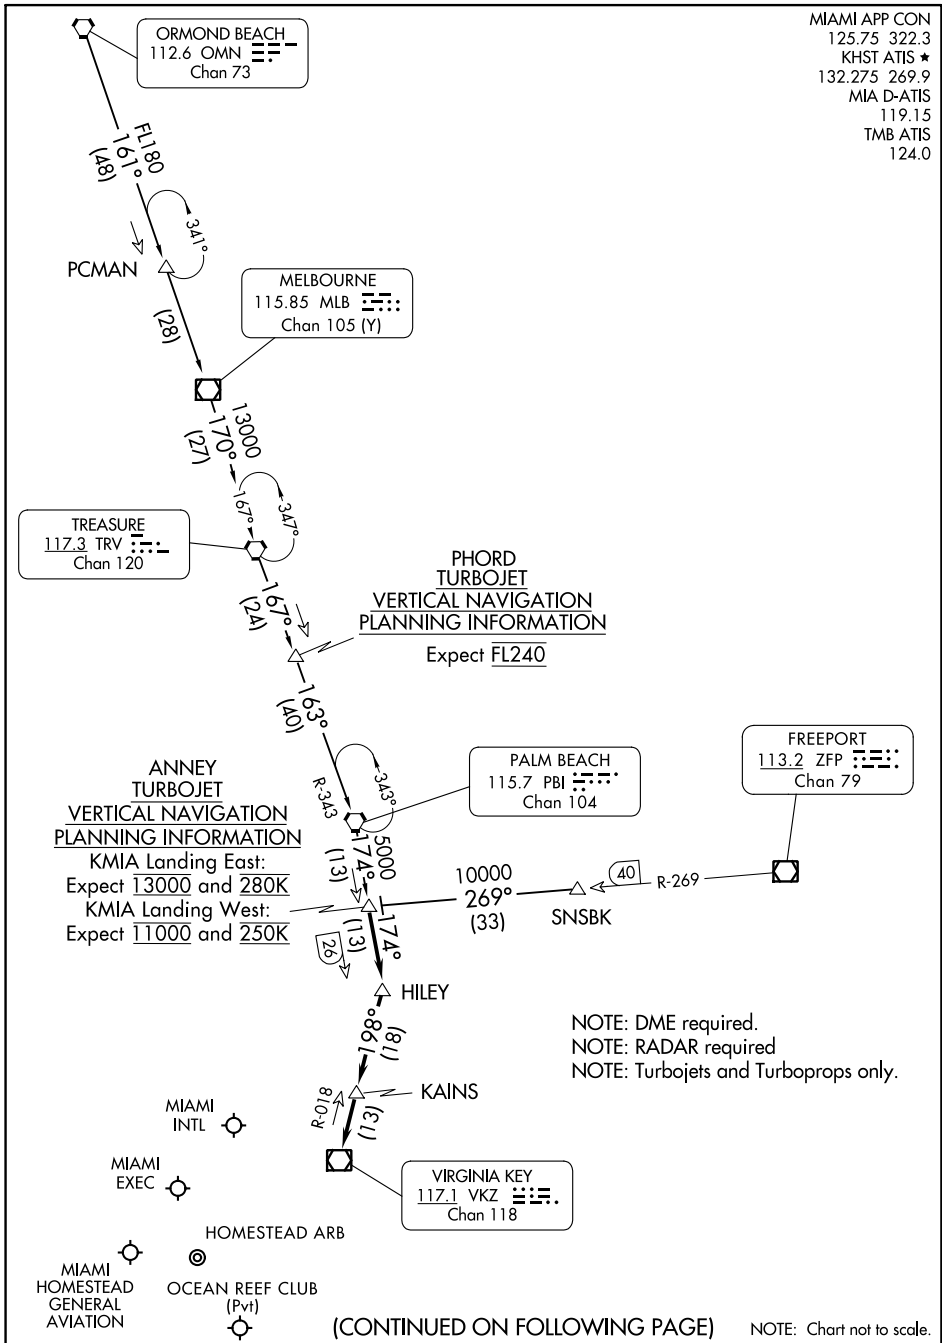

# ANNEY FOUR ARRIVAL

MIAMI, FLORIDA

MIAMI APP CON  
 125.75 322.3  
 KHST ATIS ★  
 132.275 269.9  
 MIA D-ATIS  
 119.15  
 TMB ATIS  
 124.0

SE-3, 31 OCT 2024 to 28 NOV 2024

SE-3, 31 OCT 2024 to 28 NOV 2024

(CONTINUED ON FOLLOWING PAGE)

NOTE: Chart not to scale.

# ANNEY FOUR ARRIVAL

MIAMI, FLORIDA