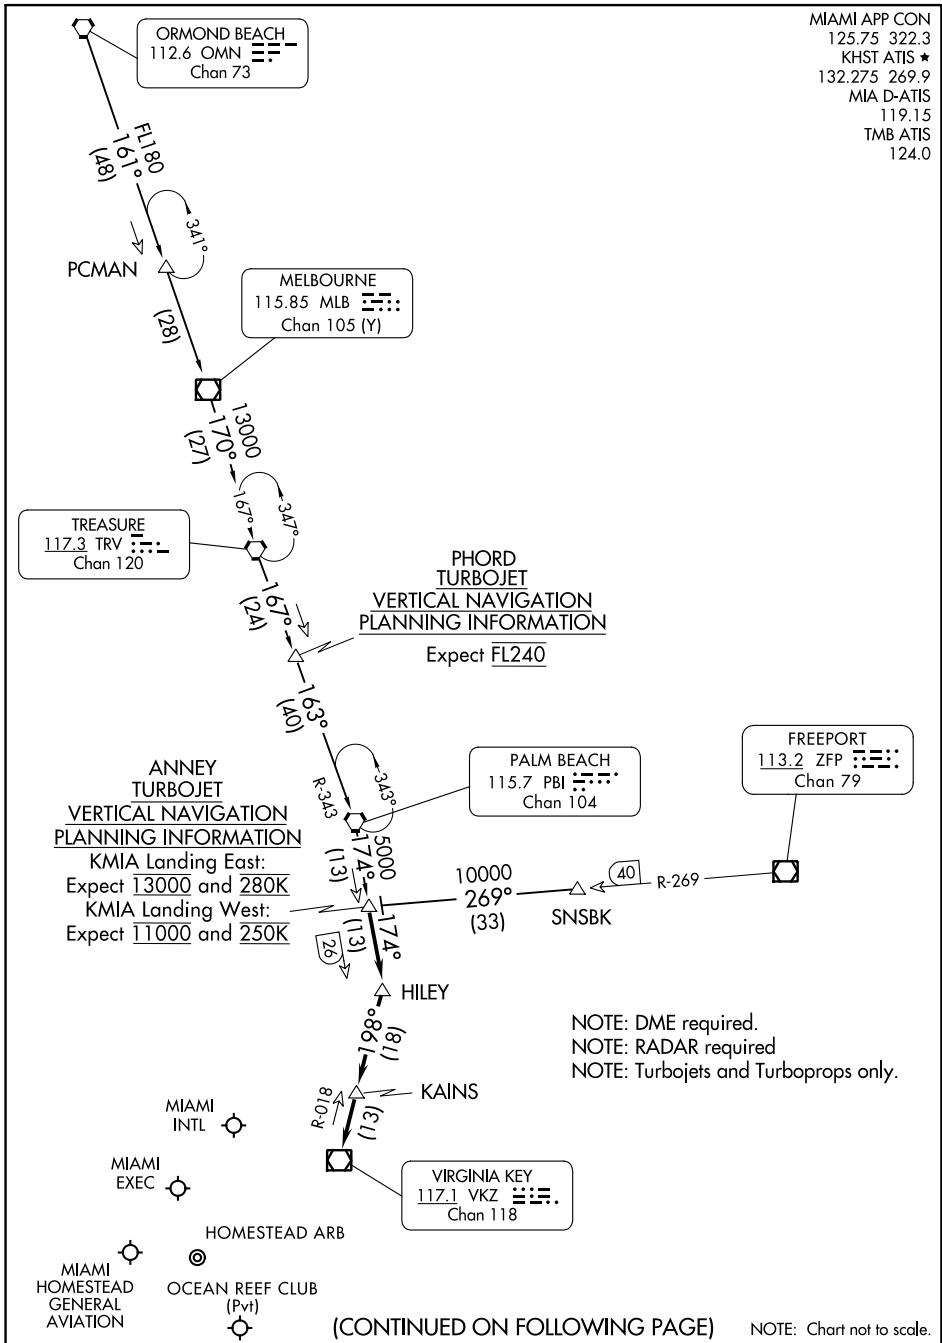

ANNEY FOUR ARRIVAL

MIAMI, FLORIDA

MIAMI APP CON
 125.75 322.3
 KHST ATIS ★
 132.275 269.9
 MIA D-ATIS
 119.15
 TMB ATIS
 124.0

SE-3, 03 OCT 2024 to 31 OCT 2024

SE-3, 03 OCT 2024 to 31 OCT 2024

(CONTINUED ON FOLLOWING PAGE)

NOTE: Chart not to scale.

ANNEY FOUR ARRIVAL

MIAMI, FLORIDA