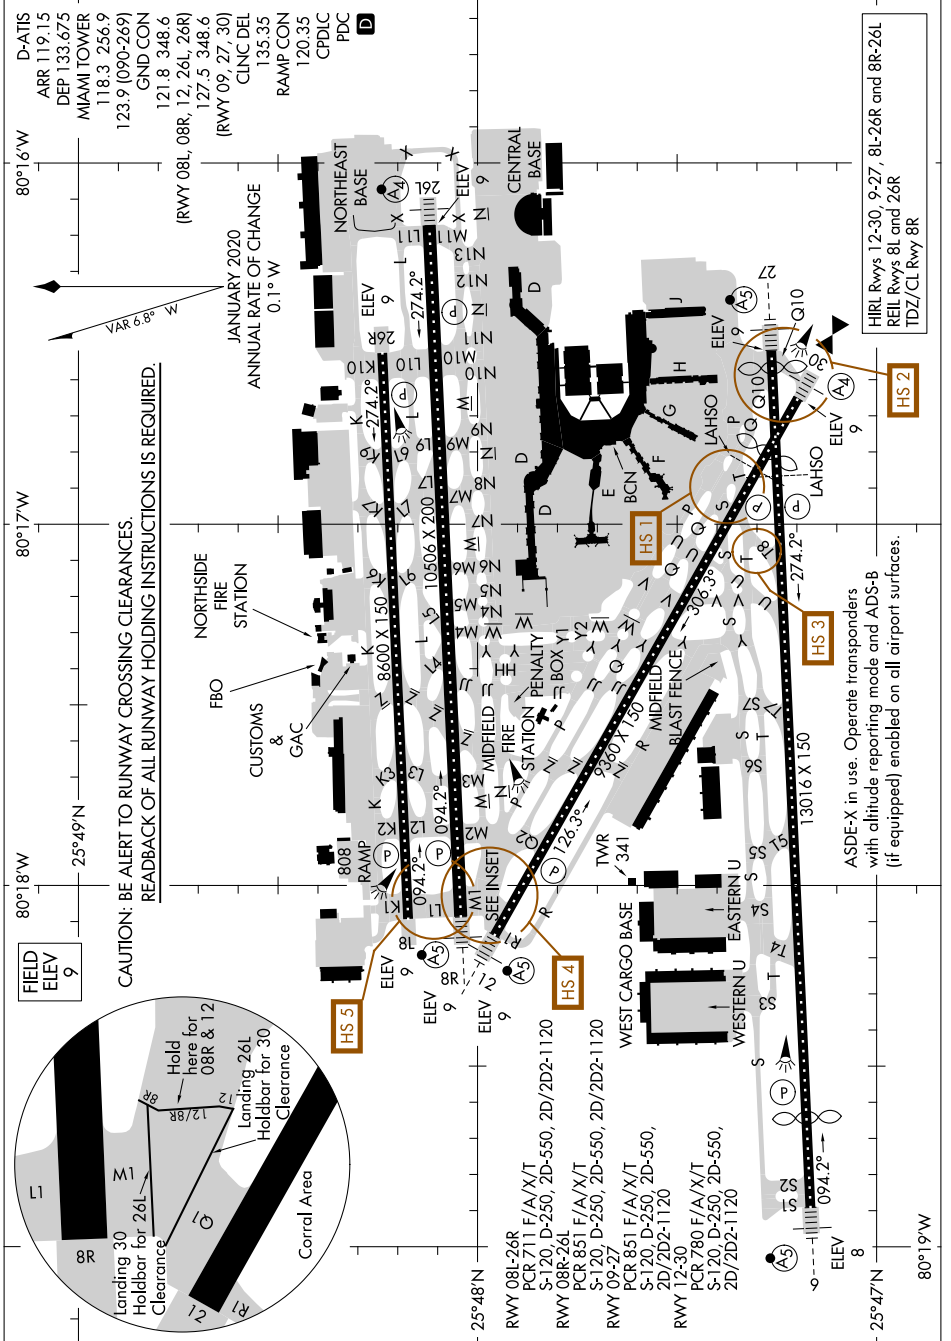

AIRPORT DIAGRAM

AL-257 (FAA)

MIAMI INTL (MIA)
MIAMI, FLORIDA

SE-3, 31 OCT 2024 to 28 NOV 2024

AIRPORT DIAGRAM

MIAMI, FLORIDA
MIAMI INTL (MIA)

SE-3, 31 OCT 2024 to 28 NOV 2024