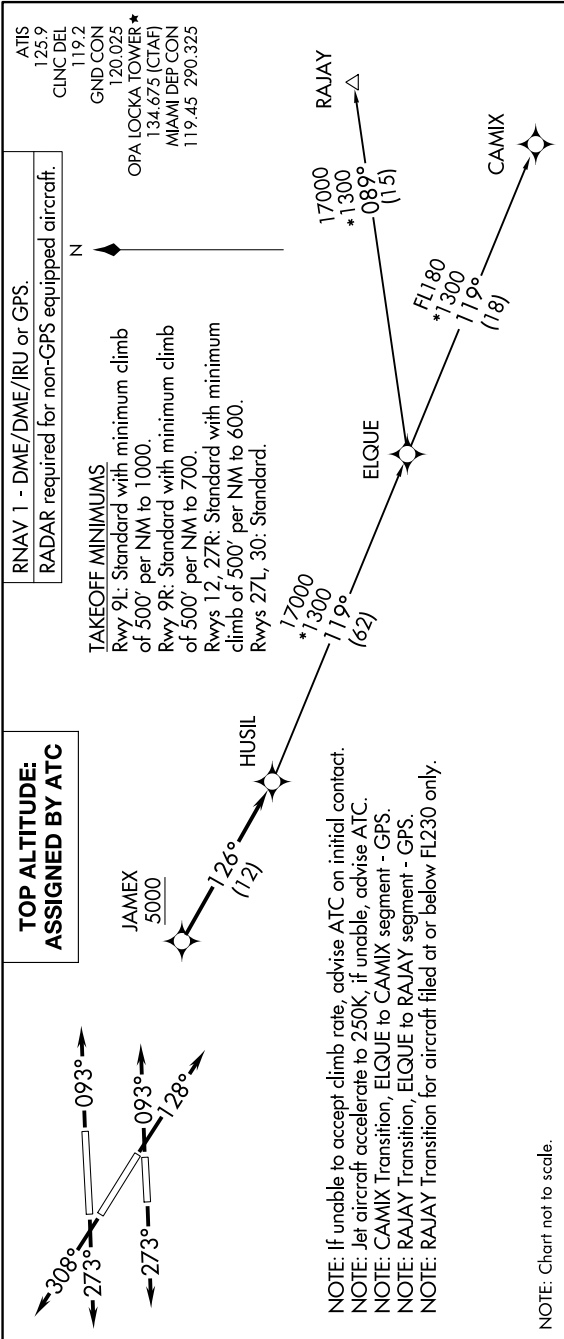

HUSIL THREE DEPARTURE(RNAV)

SE-3, 03 OCT 2024 to 31 OCT 2024

HUSIL THREE DEPARTURE (RNAV)

19MAY22

DEPARTURE ROUTE DESCRIPTION

TAKEOFF RUNWAYS 9L/R: Climb on heading 093° or as assigned by ATC for RADAR vectors to cross JAMEX at or above 5000, thence...

TAKEOFF RUNWAY 12: Climb on heading 128° or as assigned by ATC for RADAR vectors to cross JAMEX at or above 5000, thence...

TAKEOFF RUNWAYS 27L/R: Climb on heading 273° or as assigned by ATC for RADAR vectors to cross JAMEX at or above 5000, thence...

TAKEOFF RUNWAY 30: Climb on heading 308° or as assigned by ATC for RADAR vectors to cross JAMEX at or above 5000, thence... on track 126° to HUSIL. Then on assigned transition. Maintain ATC assigned altitude, expect clearance to filed altitude within 10 minutes after departure.

CAMIX TRANSITION (HUSIL3.CAMIX)
RAJAY TRANSITION (HUSIL3.RAJAY)

SE-3, 03 OCT 2024 to 31 OCT 2024