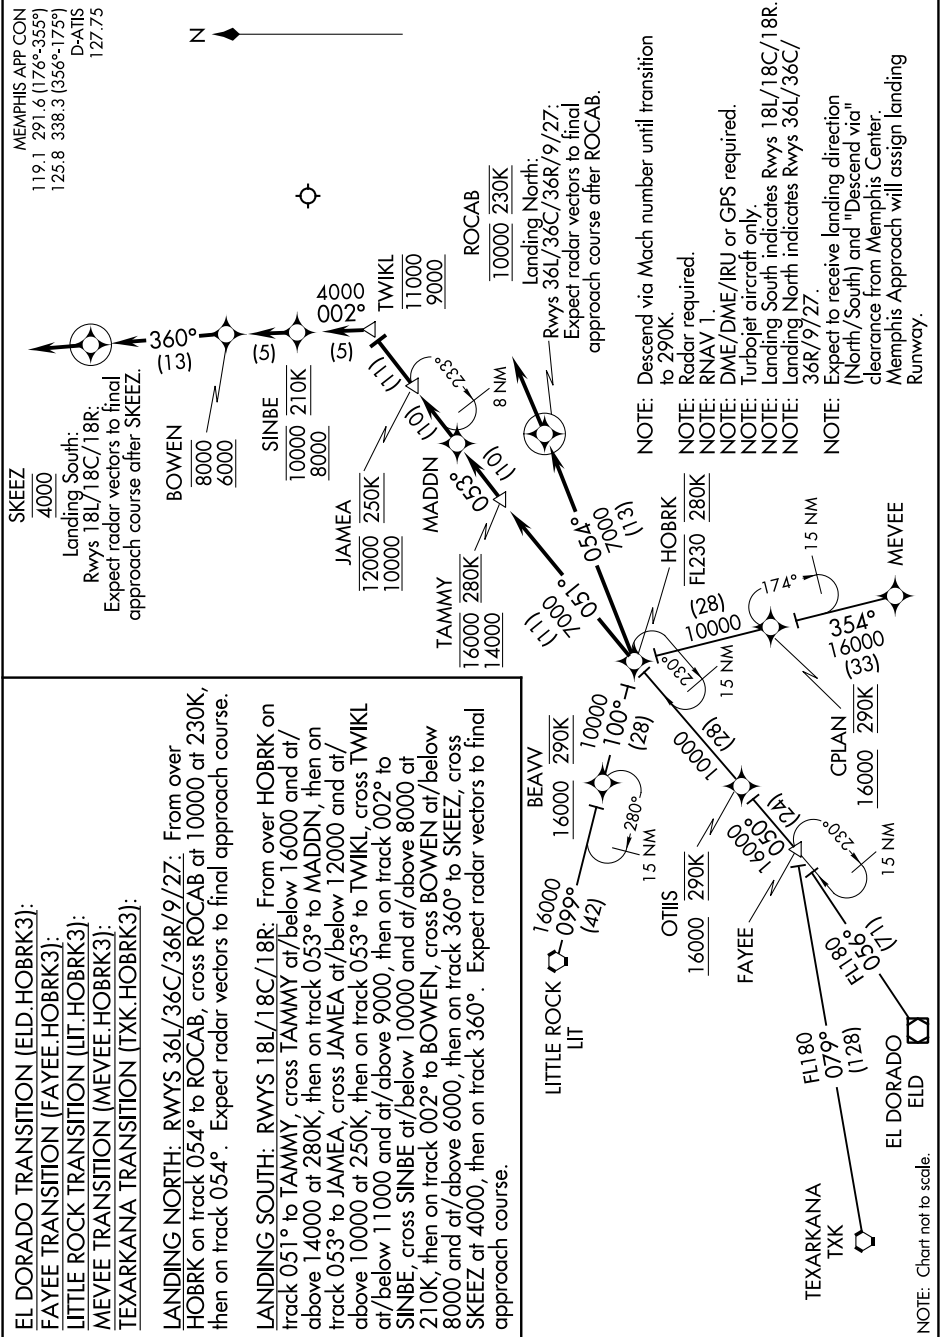

HOBKR THREE ARRIVAL (RNAV)

SE-1, 11 JUL 2024 to 08 AUG 2024

- EL DORADO TRANSITION (ELD.HOBKR3):
- FAYEE TRANSITION (FAYEE.HOBKR3):
- LITTLE ROCK TRANSITION (LIT.HOBKR3):
- MEVEE TRANSITION (MEVEE.HOBKR3):
- TEXARKANA TRANSITION (TXK.HOBKR3):

LANDING NORTH: RWYS 36L/36C/36R/9/27. From over HOBKR on track 054° to ROCAB, cross ROCAB at 10000 at 230K, then on track 054°. Expect radar vectors to final approach course.

LANDING SOUTH: RWYS 18L/18C/18R. From over HOBKR on track 051° to TAMMY, cross TAMMY at/below 16000 and at/above 14000 at 280K, then on track 053° to MADDN, then on track 053° to JAMEA, cross JAMEA at/below 12000 and at/above 10000 at 250K, then on track 053° to TWIKL, cross TWIKL at/below 11000 and at/above 9000, then on track 002° to SINBE, cross SINBE at/below 10000 and at/above 8000 at 210K, then on track 002° to BOWEN, cross BOWEN at/below 8000 and at/above 6000, then on track 360° to SKEEZ, cross SKEEZ at 4000, then on track 360°. Expect radar vectors to final approach course.

NOTE: Chart not to scale.

SE-1, 11 JUL 2024 to 08 AUG 2024

HOBKR THREE ARRIVAL (RNAV)