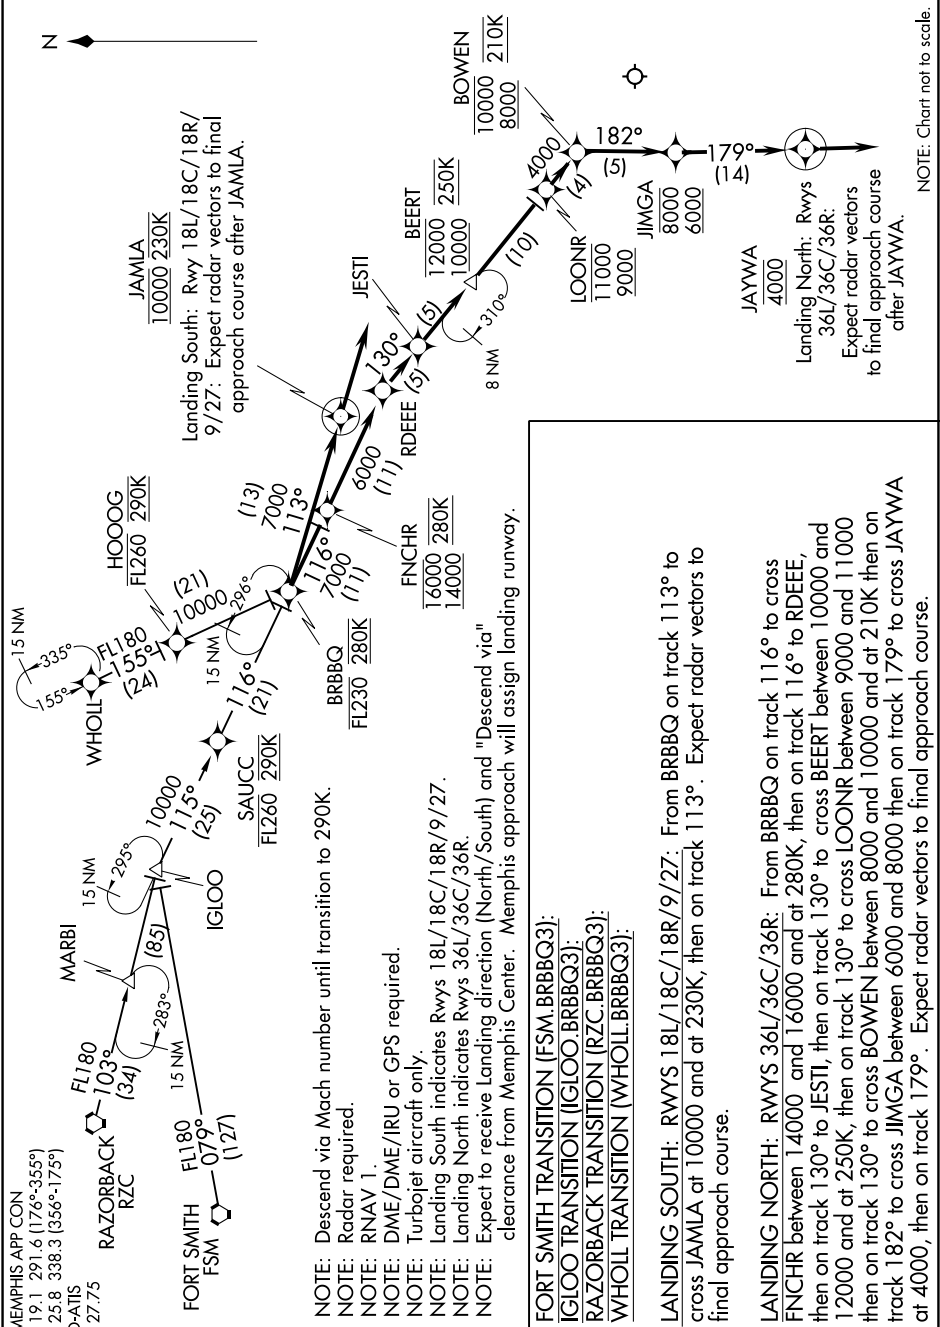

# BRBBQ THREE ARRIVAL (RNAV)

SE-1, 08 AUG 2024 to 05 SEP 2024

NOTE: Chart not to scale.

# BRBBQ THREE ARRIVAL (RNAV)

(BRBBQ.BRBBQ3) 01FEB18

SE-1, 08 AUG 2024 to 05 SEP 2024