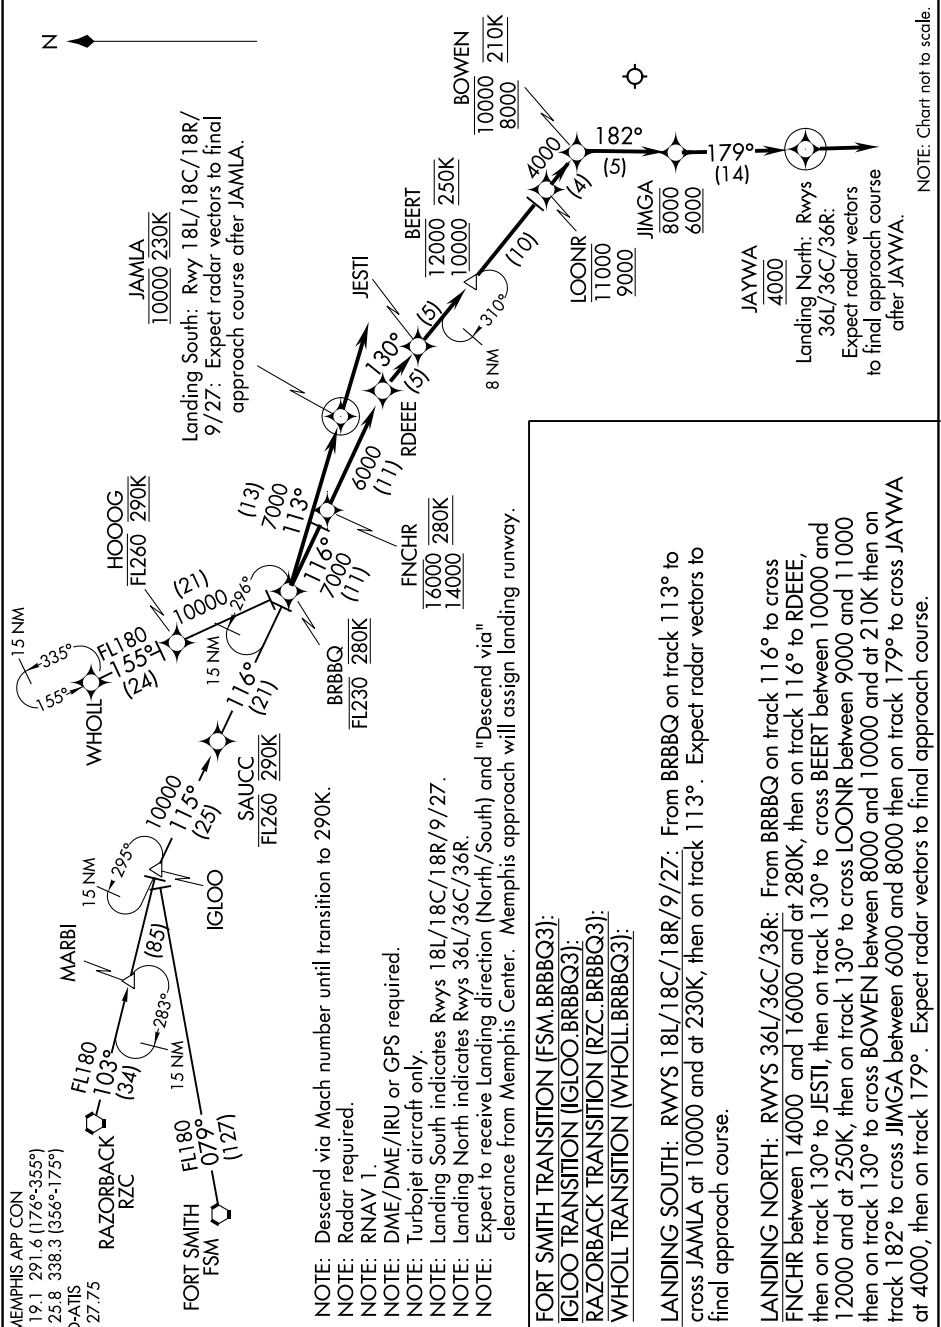

BRBBQ THREE ARRIVAL (RNAV)

SE-1, 03 OCT 2024 to 31 OCT 2024

NOTE: Chart not to scale.

BRBBQ THREE ARRIVAL (RNAV)

(BRBBQ.BRBBQ3) 01FEB18

SE-1, 03 OCT 2024 to 31 OCT 2024