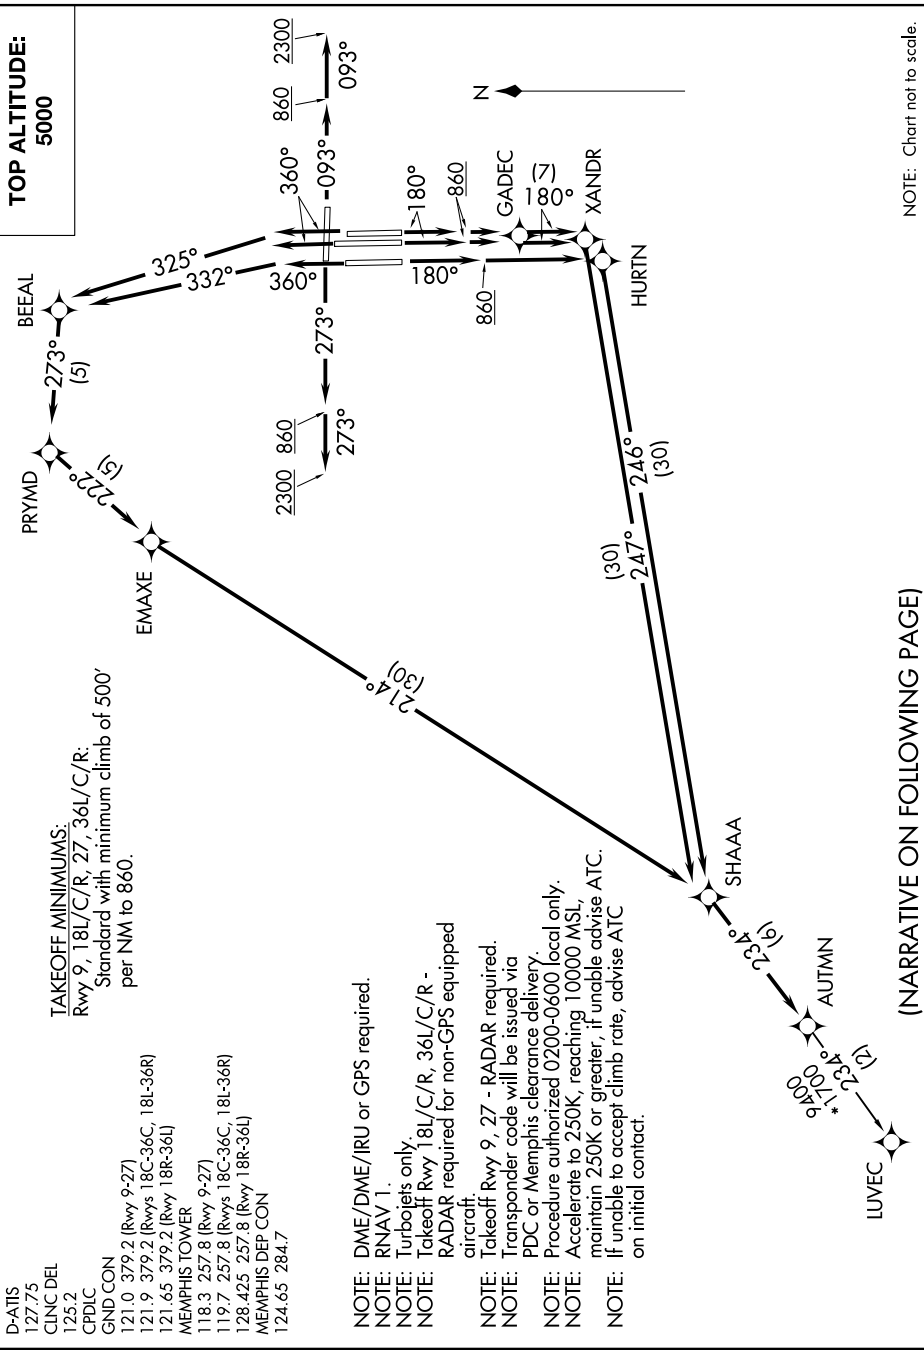

AUTMN SIX DEPARTURE (RNAV)

**TOP ALTITUDE:
5000**

NOTE: Chart not to scale.

(NARRATIVE ON FOLLOWING PAGE)