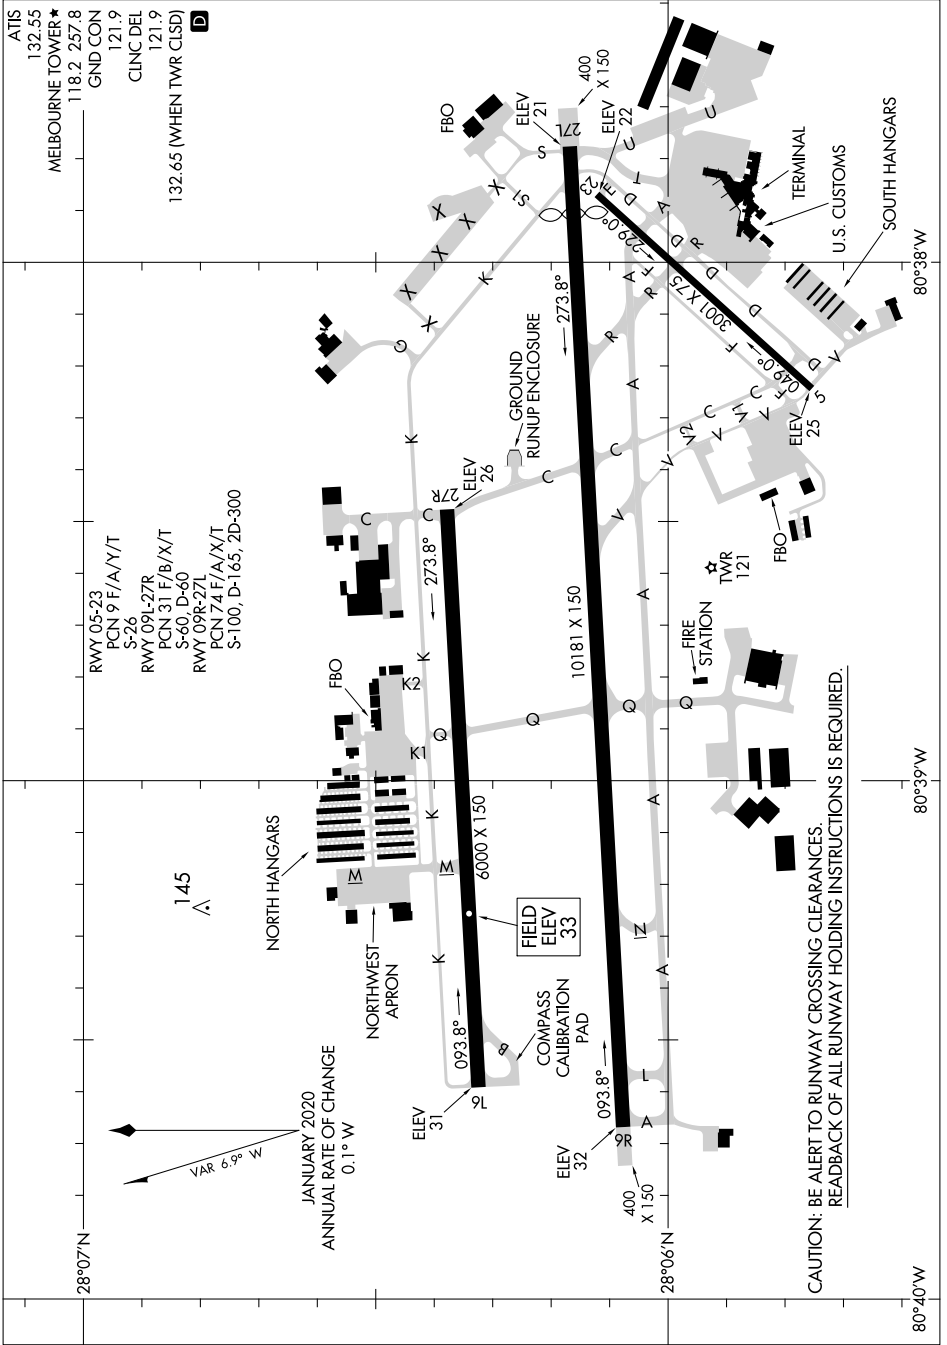

AIRPORT DIAGRAM

AL-252 (FAA)

MELBOURNE ORLANDO INTL (MLB)
MELBOURNE, FLORIDA

SE-3, 03 OCT 2024 to 31 OCT 2024

SE-3, 03 OCT 2024 to 31 OCT 2024