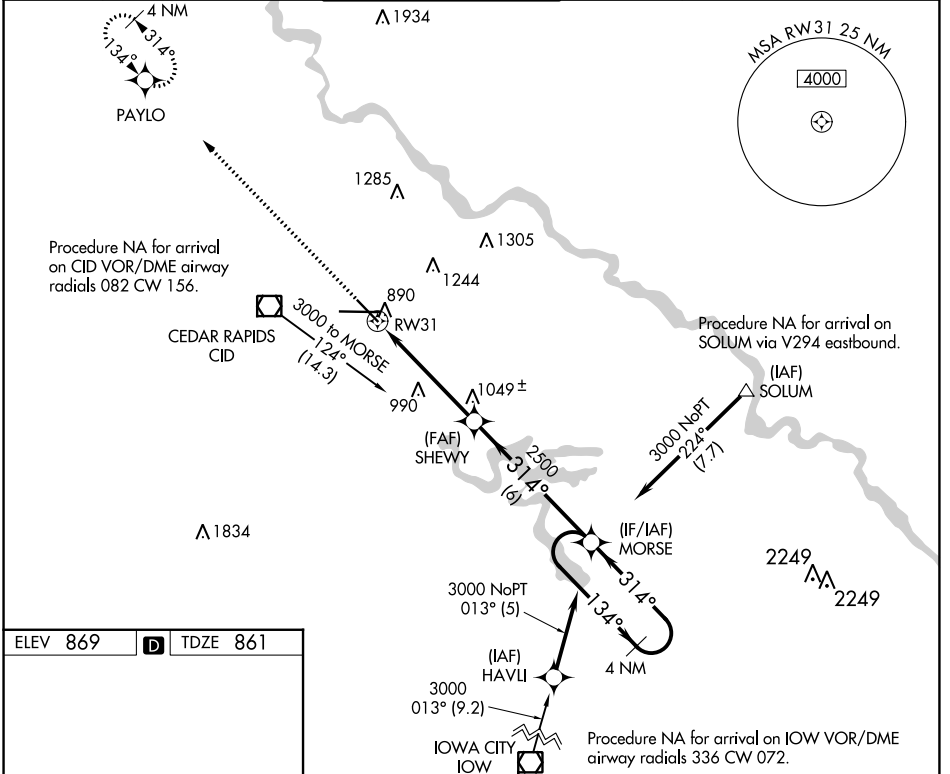

WAAS CH 77503 W31A	APP CRS 314°	Rwy Idg TDZE Apt Elev	6200 861 869
--	------------------------	-----------------------------	---

RNAV (GPS) RWY 31

THE EASTERN IOWA (CID)

RNP APCH. ▼ Baro-VNAV NA below -16°C (4°F).		MALSR ⊕	MISSED APPROACH: Climb to 3000 direct PAYLO and hold.		
ATIS 124.15	CEDAR RAPIDS APP CON* 119.7 266.8	CEDAR RAPIDS TOWER* 118.7 (CTAF) 266.8	GND CON 121.6	CLNC DEL 125.45	UNICOM 122.95

CATEGORY	A	B	C	D
LPV DA	1120-½ 259 (300-½)			
LNAV/VNAV DA	1140-½	279 (300-½)	1140-¾ 279 (300-¾)	
LNAV MDA	1240-½	379 (400-½)	1240-1 379 (400-1)	

NC-3, 31 OCT 2024 to 28 NOV 2024

NC-3, 31 OCT 2024 to 28 NOV 2024