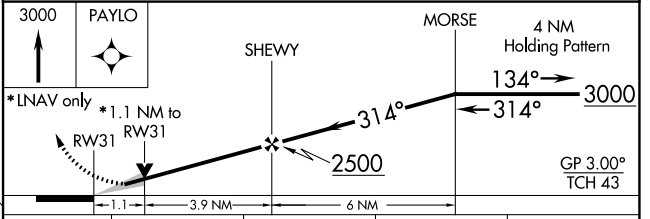

WAAS CH 77503 W31A	APP CRS 314°	Rwy Idg TDZE Apt Elev	6200 861 869
--	------------------------	-----------------------------	---

RNAV (GPS) RWY 31

THE EASTERN IOWA (CID)

RNP APCH. Baro-VNAV NA below -16°C (4°F).		MALSR 	MISSED APPROACH: Climb to 3000 direct PAYLO and hold.		
ATIS 124.15	CEDAR RAPIDS APP CON* 119.7 266.8	CEDAR RAPIDS TOWER* 118.7 (CTAF) 266.8	GND CON 121.6	CLNC DEL 125.45	UNICOM 122.95

CATEGORY	A	B	C	D
LPV DA	1120-½ 259 (300-½)			
LNAV/VNAV DA	1140-½	279 (300-½)	1140-¾ 279 (300-¾)	
LNAV MDA	1240-½	379 (400-½)	1240-1 379 (400-1)	

NC-3, 11 JUL 2024 to 08 AUG 2024

NC-3, 11 JUL 2024 to 08 AUG 2024