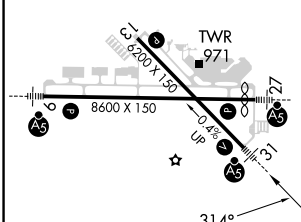

WAAS CH 77503 W31A	APP CRS 314°	Rwy Idg TDZE Apt Elev	6200 861 869
--	------------------------	-----------------------------	---

RNAV (GPS) RWY 31

THE EASTERN IOWA (CID)

RNP APCH. ▼ Baro-VNAV NA below -16°C (4°F).		MALSR ⊕	MISSED APPROACH: Climb to 3000 direct PAYLO and hold.		
ATIS 124.15	CEDAR RAPIDS APP CON* 119.7 266.8	CEDAR RAPIDS TOWER* 118.7 (CTAF) 266.8	GND CON 121.6	CLNC DEL 125.45	UNICOM 122.95

CATEGORY	A	B	C	D
LPV DA	1120-½ 259 (300-½)			
LNAV/VNAV DA	1140-½	279 (300-½)	1140-¾ 279 (300-¾)	
LNAV MDA	1240-½	379 (400-½)	1240-1 379 (400-1)	

NC-3, 31 OCT 2024 to 28 NOV 2024

NC-3, 31 OCT 2024 to 28 NOV 2024