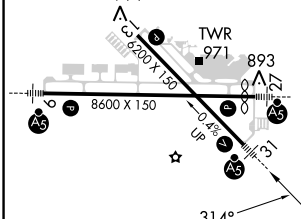

WAAS CH 77503 W31A	APP CRS 314°	Rwy Idg TDZE Apt Elev	6200 861 869
--	------------------------	-----------------------------	---

RNAV (GPS) RWY 31

THE EASTERN IOWA (CID)

RNP APCH. Baro-VNAV NA below -16°C (4°F).		MALSR 	MISSED APPROACH: Climb to 3000 direct PAYLO and hold.		
ATIS 124.15	CEDAR RAPIDS APP CON* 119.7 266.8	CEDAR RAPIDS TOWER* 118.7 (CTAF) 266.8	GND CON 121.6	CLNC DEL 125.45	UNICOM 122.95

CATEGORY	A	B	C	D
LPV DA	1120-½ 259 (300-½)			
LNAV/VNAV DA	1140-½	279 (300-½)	1140-¾ 279 (300-¾)	
LNAV MDA	1240-½	379 (400-½)	1240-1 379 (400-1)	

NC-3, 11 JUL 2024 to 08 AUG 2024

NC-3, 11 JUL 2024 to 08 AUG 2024