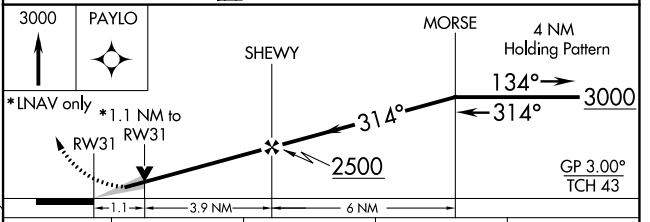

WAAS CH 77503 W31A	APP CRS 314°	Rwy Idg TDZE Apt Elev	6200 861 869
--	------------------------	-----------------------------	---

RNAV (GPS) RWY 31

THE EASTERN IOWA (CID)

RNP APCH. ▼ Baro-VNAV NA below -16°C (4°F).		MALSR ⊕	MISSED APPROACH: Climb to 3000 direct PAYLO and hold.		
ATIS 124.15	CEDAR RAPIDS APP CON* 119.7 266.8	CEDAR RAPIDS TOWER* 118.7 (CTAF) 266.8	GND CON 121.6	CLNC DEL 125.45	UNICOM 122.95

CATEGORY	A	B	C	D
LPV DA	1120-½ 259 (300-½)			
LNAV/VNAV DA	1140-½	279 (300-½)	1140-¾ 279 (300-¾)	
LNAV MDA	1240-½	379 (400-½)	1240-1 379 (400-1)	

NC-3, 31 OCT 2024 to 28 NOV 2024

NC-3, 31 OCT 2024 to 28 NOV 2024