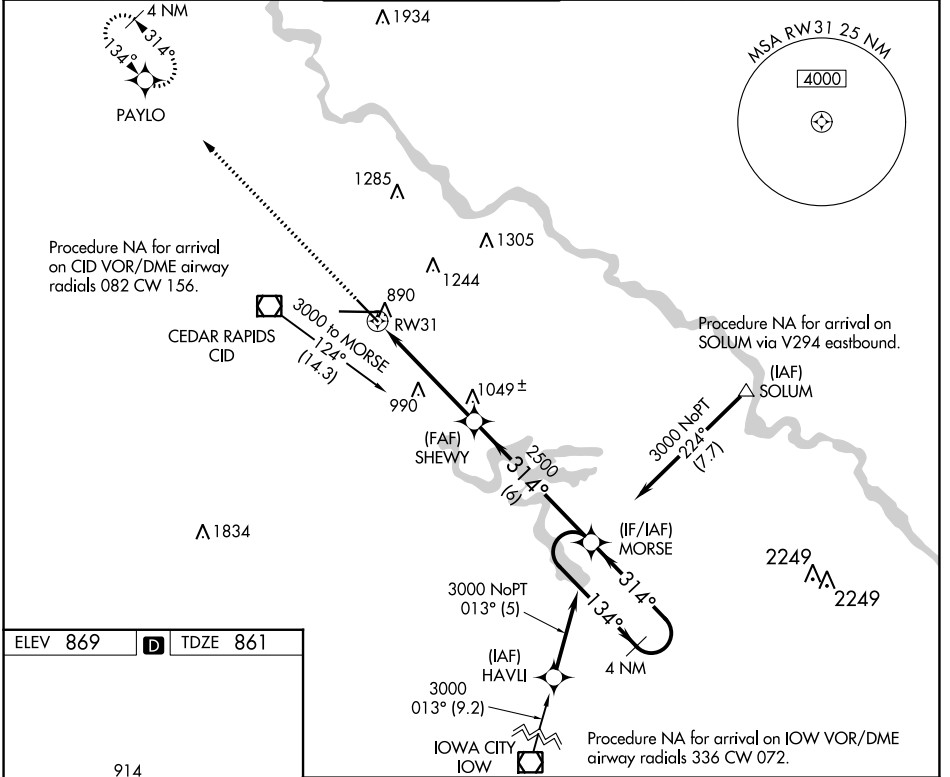

WAAS CH 77503 W31A	APP CRS 314°	Rwy Idg TDZE Apt Elev	6200 861 869
--	------------------------	-----------------------------	---

RNAV (GPS) RWY 31

THE EASTERN IOWA (CID)

RNP APCH. Baro-VNAV NA below -16°C (4°F).		MALSR 	MISSED APPROACH: Climb to 3000 direct PAYLO and hold.		
ATIS 124.15	CEDAR RAPIDS APP CON* 119.7 266.8	CEDAR RAPIDS TOWER* 118.7 (CTAF) 266.8	GND CON 121.6	CLNC DEL 125.45	UNICOM 122.95

CATEGORY	A	B	C	D
LPV DA	1120-½ 259 (300-½)			
LNAV/VNAV DA	1140-½	279 (300-½)	1140-¾ 279 (300-¾)	
LNAV MDA	1240-½	379 (400-½)	1240-1 379 (400-1)	

NC-3, 11 JUL 2024 to 08 AUG 2024

NC-3, 11 JUL 2024 to 08 AUG 2024