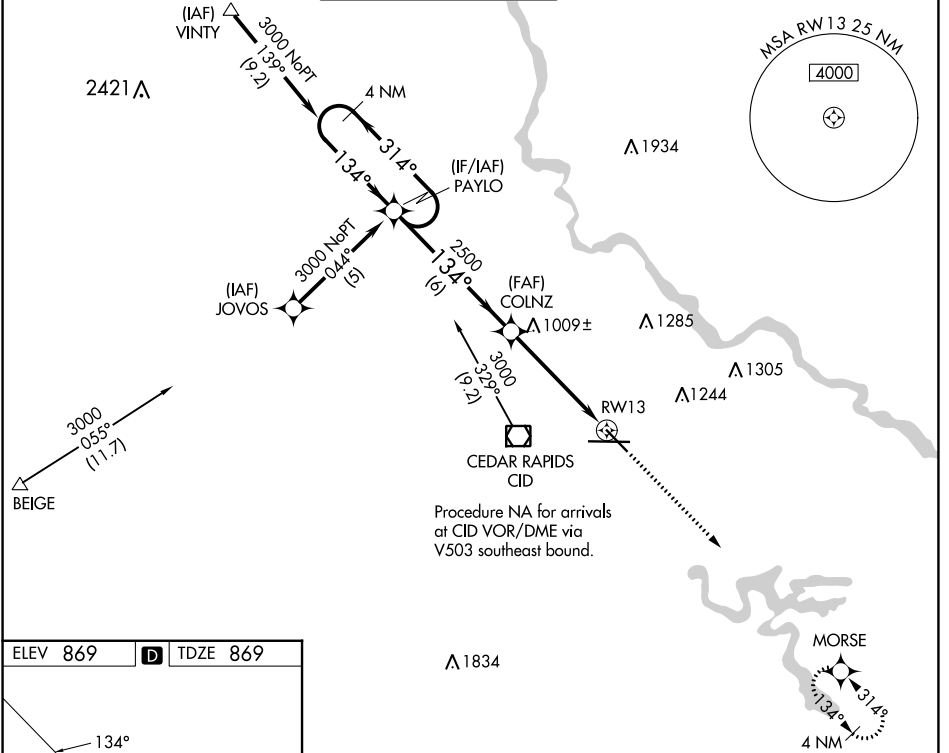

WAAS CH 86201 W13A	APP CRS 134°	Rwy ldg TDZE Apt Elev	6200 869 869
--	------------------------	-----------------------------	---

RNAV (GPS) RWY 13

THE EASTERN IOWA (CID)

RNP APCH. Baro-VNAV NA below -16°C (4°F).	MISSED APPROACH: Climb to 3000 direct MORSE and hold.
--	---

NC-3, 31 OCT 2024 to 28 NOV 2024

NC-3, 31 OCT 2024 to 28 NOV 2024

ELEV 869	D	TDZE 869
----------	----------	----------

CATEGORY	A	B	C	D
LPV DA	1120-1 251 (300-1)			
LNNAV/VNAV DA	1200-1¼ 331 (400-1¼)			
LNNAV MDA	1260-1 391 (400-1)			1260-1¼ 391 (400-1¼)