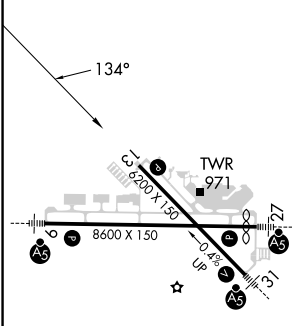

WAAS CH 86201 W13A	APP CRS 134°	Rwy ldg TDZE Apt Elev	6200 869 869
--	------------------------	-----------------------------	---

RNAV (GPS) RWY 13

THE EASTERN IOWA (CID)

RNP APCH. Baro-VNAV NA below -16°C (4°F).	MISSED APPROACH: Climb to 3000 direct MORSE and hold.
--	---

NC-3, 31 OCT 2024 to 28 NOV 2024

NC-3, 31 OCT 2024 to 28 NOV 2024

ELEV 869	D	TDZE 869
----------	----------	----------

CATEGORY	A	B	C	D
LPV DA	1120-1 251 (300-1)			
LNNAV/VNAV DA	1200-1¼ 331 (400-1¼)			
LNNAV MDA	1260-1 391 (400-1)			1260-1¼ 391 (400-1¼)