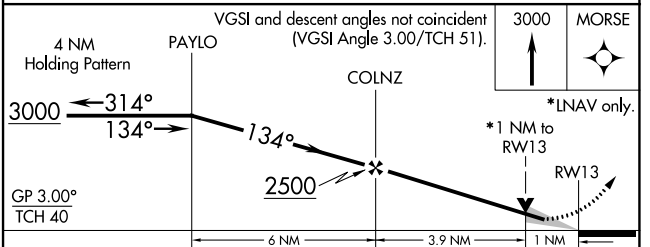

WAAS CH 86201 W13A	APP CRS 134°	Rwy ldg TDZE Apt Elev	6200 869 869
--	------------------------	-----------------------------	---

RNAV (GPS) RWY 13

THE EASTERN IOWA (CID)

RNP APCH. Baro-VNAV NA below -16°C (4°F).	MISSED APPROACH: Climb to 3000 direct MORSE and hold.
--	---

NC-3, 31 OCT 2024 to 28 NOV 2024

NC-3, 31 OCT 2024 to 28 NOV 2024

ELEV 869	D	TDZE 869
----------	----------	----------

CATEGORY	A	B	C	D
LPV DA	1120-1 251 (300-1)			
LNNAV/VNAV DA	1200-1¼ 331 (400-1¼)			
LNNAV MDA	1260-1 391 (400-1)			1260-1¼ 391 (400-1¼)